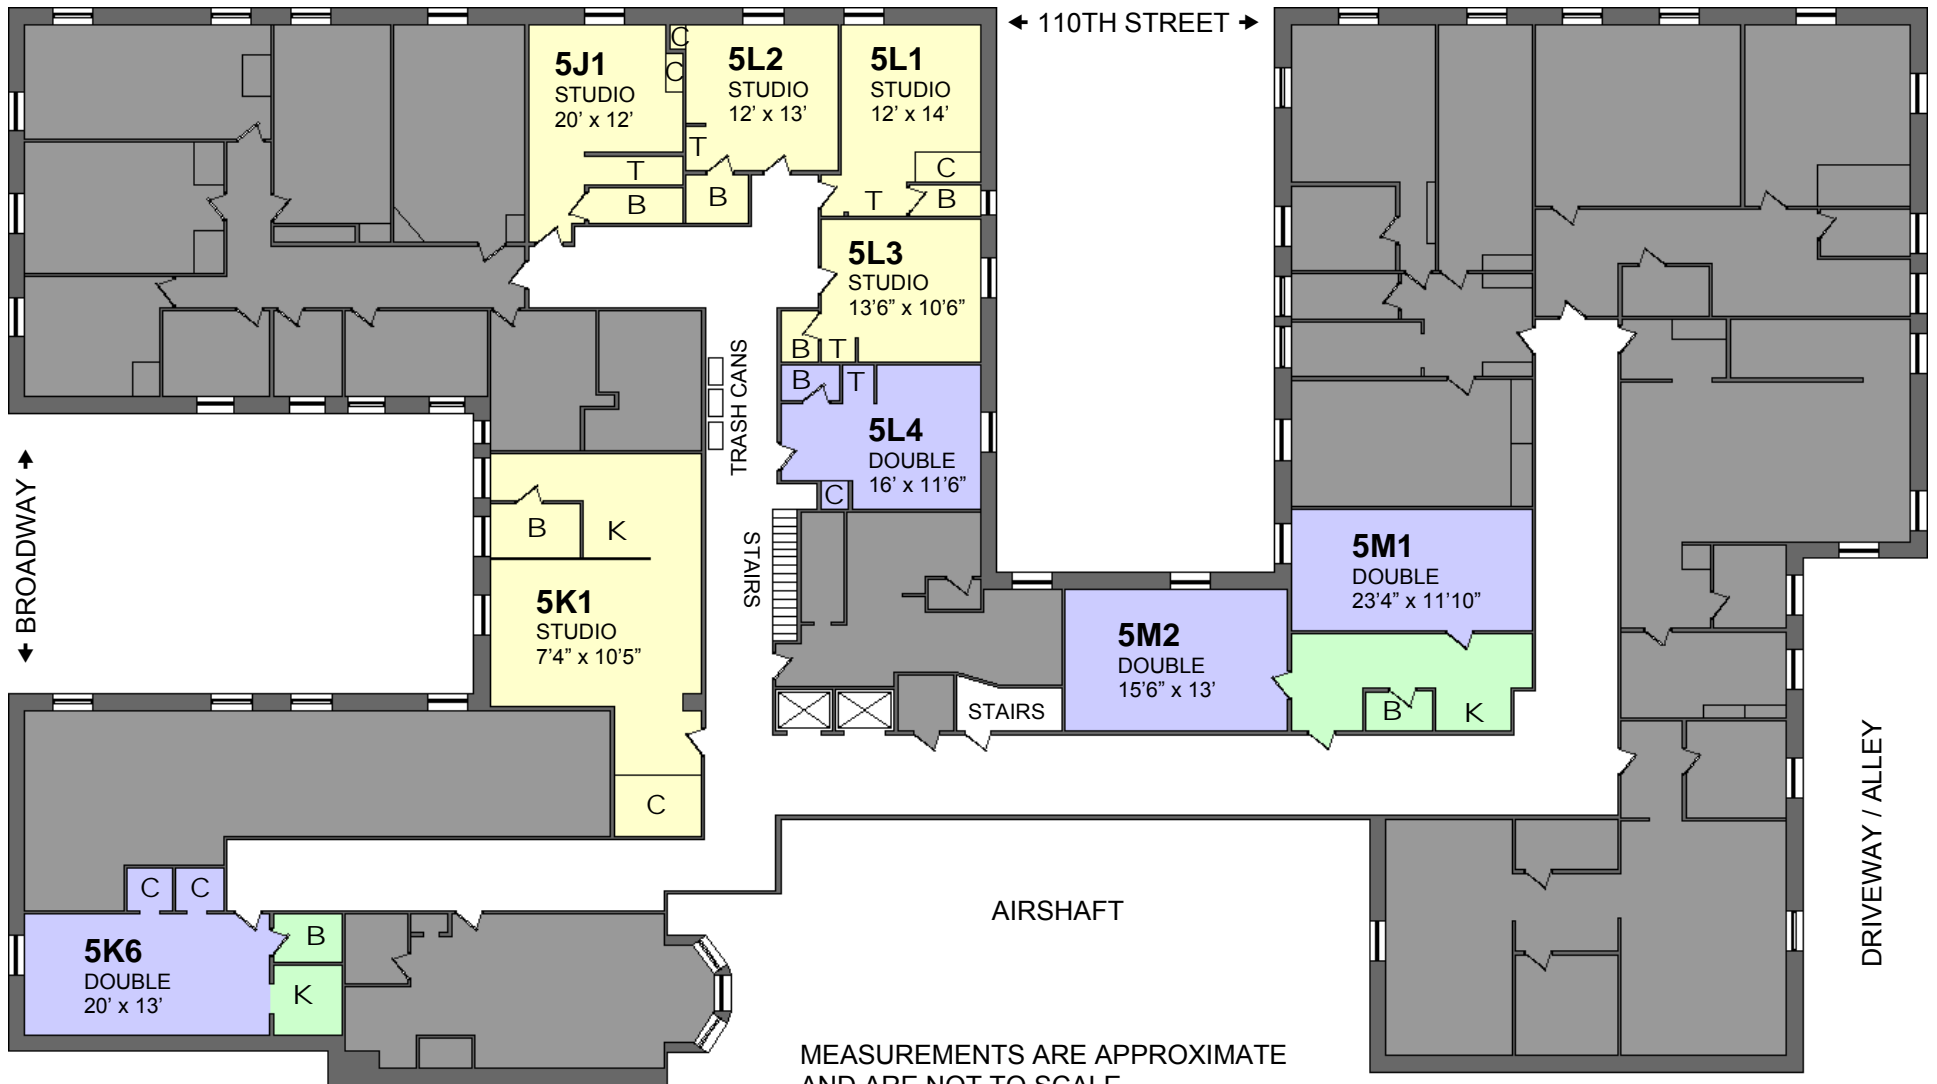

601 110th Street

1st Floor

- Single or Studio
- Double Room
- Triple Room
- Shared Space

601 110th Street

2nd Floor

- Single or Studio
- Double Room
- Triple Room
- Shared Space
- K Kitchen
- T Kitchenette
- C Closet
- B Bathroom

601 110th Street

3rd Floor

- Single or Studio
- Double Room
- Triple Room
- Shared Space
- K Kitchen
- T Kitchenette
- C Closet
- B Bathroom

601 110th Street

4th Floor

- | | |
|---|---------------|
| Single or Studio | K Kitchen |
| Double Room | T Kitchenette |
| Triple Room | C Closet |
| Shared Space | B Bathroom |

601 110th Street

5th Floor

- | | |
|---|---------------|
| Single or Studio | K Kitchen |
| Double Room | T Kitchenette |
| Triple Room | C Closet |
| Shared Space | B Bathroom |

601 110th Street

6th Floor

601 110th Street

8th Floor

- | | | | |
|---|------------------|---|-------------|
|  | Single or Studio | K | Kitchen |
|  | Double Room | T | Kitchenette |
|  | Triple Room | C | Closet |
|  | Shared Space | B | Bathroom |