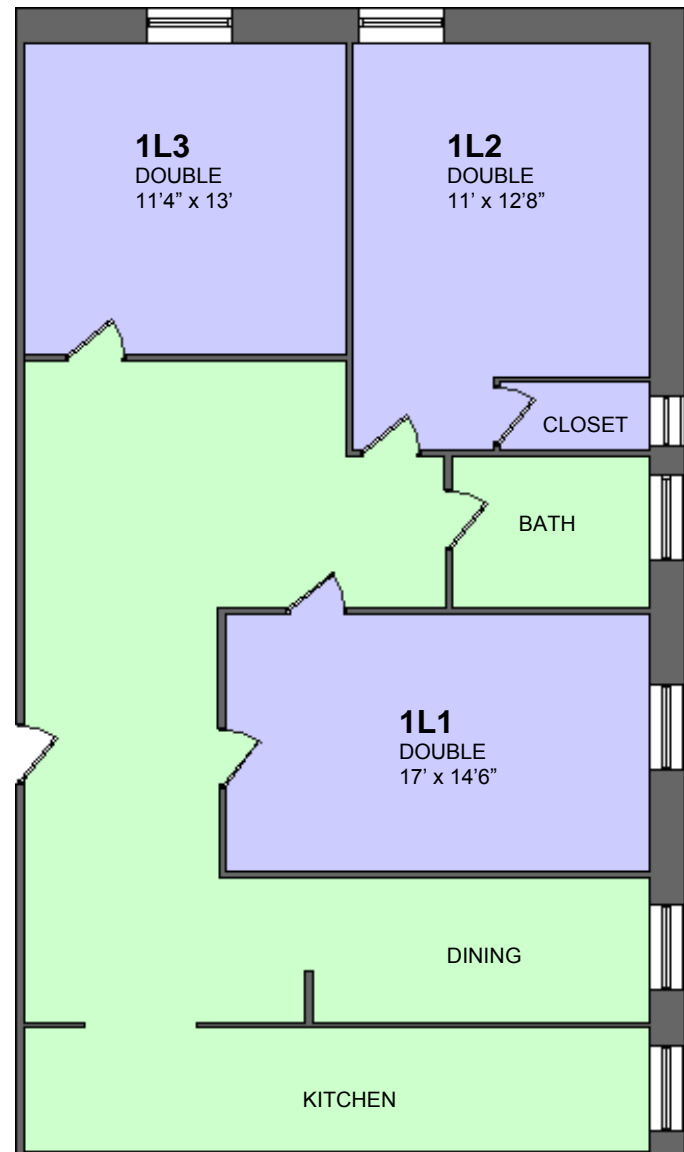

601 110th Street

1st Floor

- Single or Studio
- Double Room
- Triple Room
- Shared Space

601 110th Street

2nd Floor

- Single or Studio
- Double Room
- Triple Room
- Shared Space
- K Kitchen
- T Kitchenette
- C Closet
- B Bathroom

601 110th Street

3rd Floor

- Single or Studio
- Double Room
- Triple Room
- Shared Space
- K Kitchen
- T Kitchenette
- C Closet
- B Bathroom

601 110th Street

4th Floor

- | | |
|---|---------------|
| Single or Studio | K Kitchen |
| Double Room | T Kitchenette |
| Triple Room | C Closet |
| Shared Space | B Bathroom |

601 110th Street

5th Floor

- | | |
|---|---------------|
| Single or Studio | K Kitchen |
| Double Room | T Kitchenette |
| Triple Room | C Closet |
| Shared Space | B Bathroom |

601 110th Street

6th Floor

- Single or Studio
- Double Room
- Triple Room
- Shared Space
- K Kitchen
- T Kitchenette
- C Closet
- B Bathroom

MEASUREMENTS ARE APPROXIMATE AND ARE NOT TO SCALE

601 110th Street

7th Floor

- | | |
|---|---------------|
| Single or Studio | K Kitchen |
| Double Room | T Kitchenette |
| Triple Room | C Closet |
| Shared Space | B Bathroom |