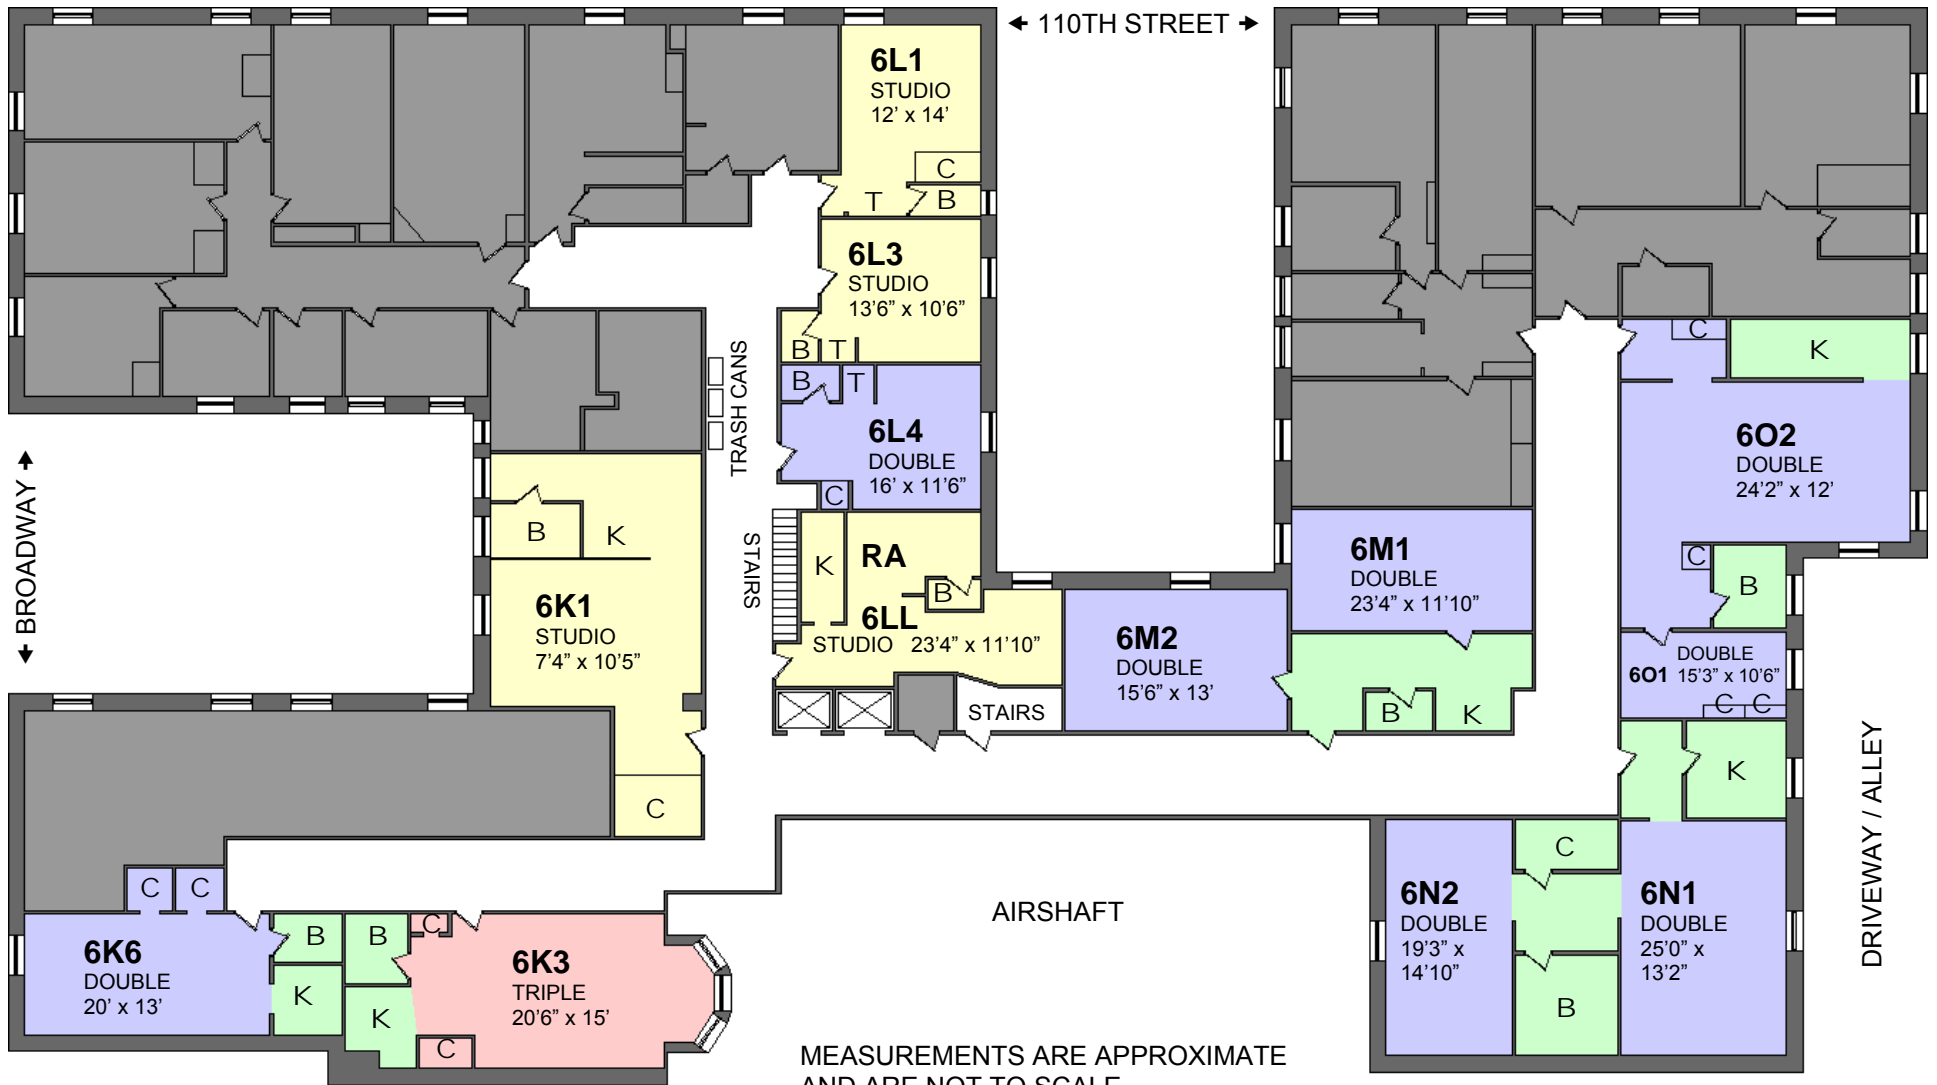

601 110th Street

1st Floor

- Single or Studio
- Double Room
- Triple Room
- Shared Space

601 110th Street

2nd Floor

- Single or Studio
- Double Room
- Triple Room
- Shared Space
- K Kitchen
- T Kitchenette
- C Closet
- B Bathroom

601 110th Street

3rd Floor

- Single or Studio
- Double Room
- Triple Room
- Shared Space
- K Kitchen
- T Kitchenette
- C Closet
- B Bathroom

601 110th Street

4th Floor

- | | |
|---|---------------|
| Single or Studio | K Kitchen |
| Double Room | T Kitchenette |
| Triple Room | C Closet |
| Shared Space | B Bathroom |

601 110th Street

5th Floor

- | | |
|---|---------------|
| Single or Studio | K Kitchen |
| Double Room | T Kitchenette |
| Triple Room | C Closet |
| Shared Space | B Bathroom |

601 110th Street

6th Floor

- Single or Studio
- Double Room
- Triple Room
- Shared Space
- K Kitchen
- T Kitchenette
- C Closet
- B Bathroom

MEASUREMENTS ARE APPROXIMATE AND ARE NOT TO SCALE

601 110th Street

7th Floor

- | | |
|---|---------------|
| Single or Studio | K Kitchen |
| Double Room | T Kitchenette |
| Triple Room | C Closet |
| Shared Space | B Bathroom |