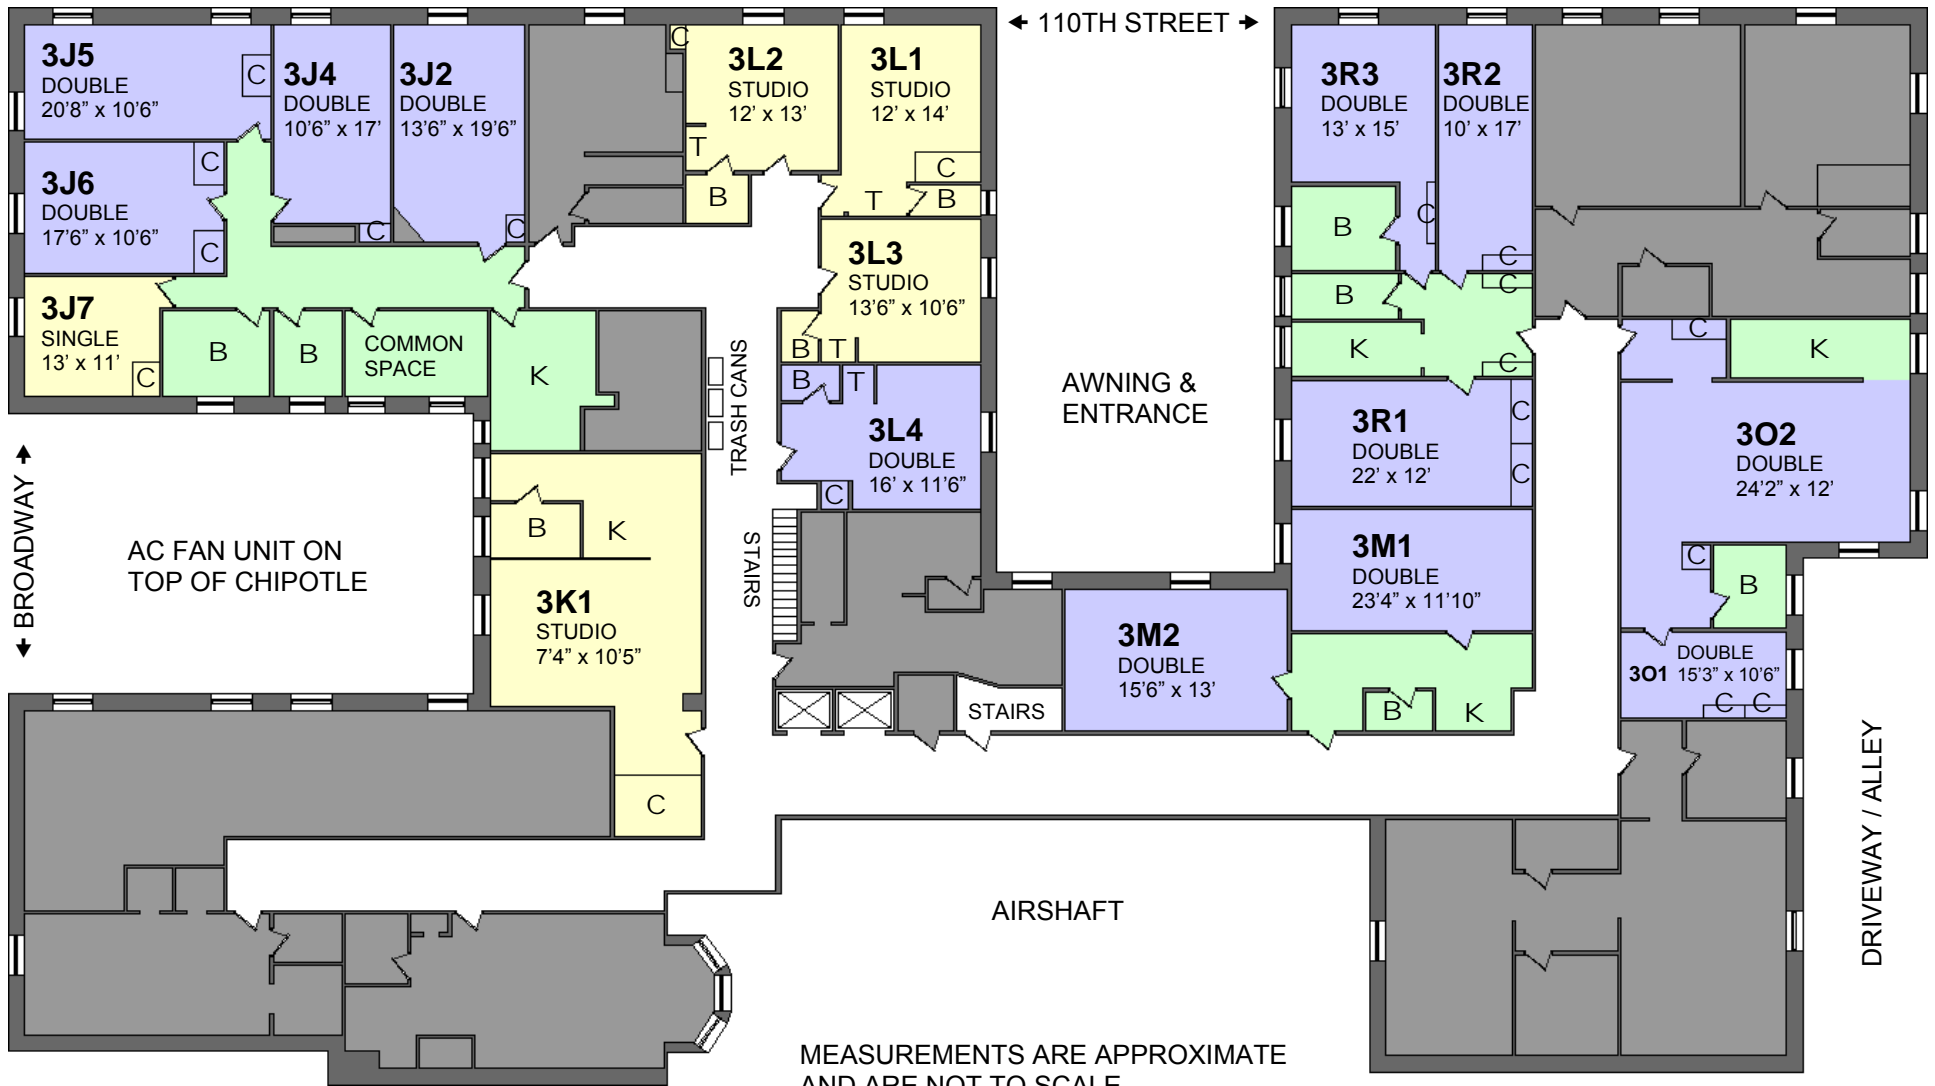

601 110th Street

1st Floor

- Single or Studio
- Double Room
- Triple Room
- Shared Space

601 110th Street

2nd Floor

- Single or Studio
- Double Room
- Triple Room
- Shared Space
- K Kitchen
- T Kitchenette
- C Closet
- B Bathroom

601 110th Street

3rd Floor

- Single or Studio
- Double Room
- Triple Room
- Shared Space
- K Kitchen
- T Kitchenette
- C Closet
- B Bathroom

601 110th Street

4th Floor

- | | |
|---|---------------|
| Single or Studio | K Kitchen |
| Double Room | T Kitchenette |
| Triple Room | C Closet |
| Shared Space | B Bathroom |

601 110th Street

5th Floor

- | | |
|---|---------------|
| Single or Studio | K Kitchen |
| Double Room | T Kitchenette |
| Triple Room | C Closet |
| Shared Space | B Bathroom |

601 110th Street

6th Floor

601 110th Street

8th Floor

- | | | | |
|---|------------------|---|-------------|
|  | Single or Studio | K | Kitchen |
|  | Double Room | T | Kitchenette |
|  | Triple Room | C | Closet |
|  | Shared Space | B | Bathroom |