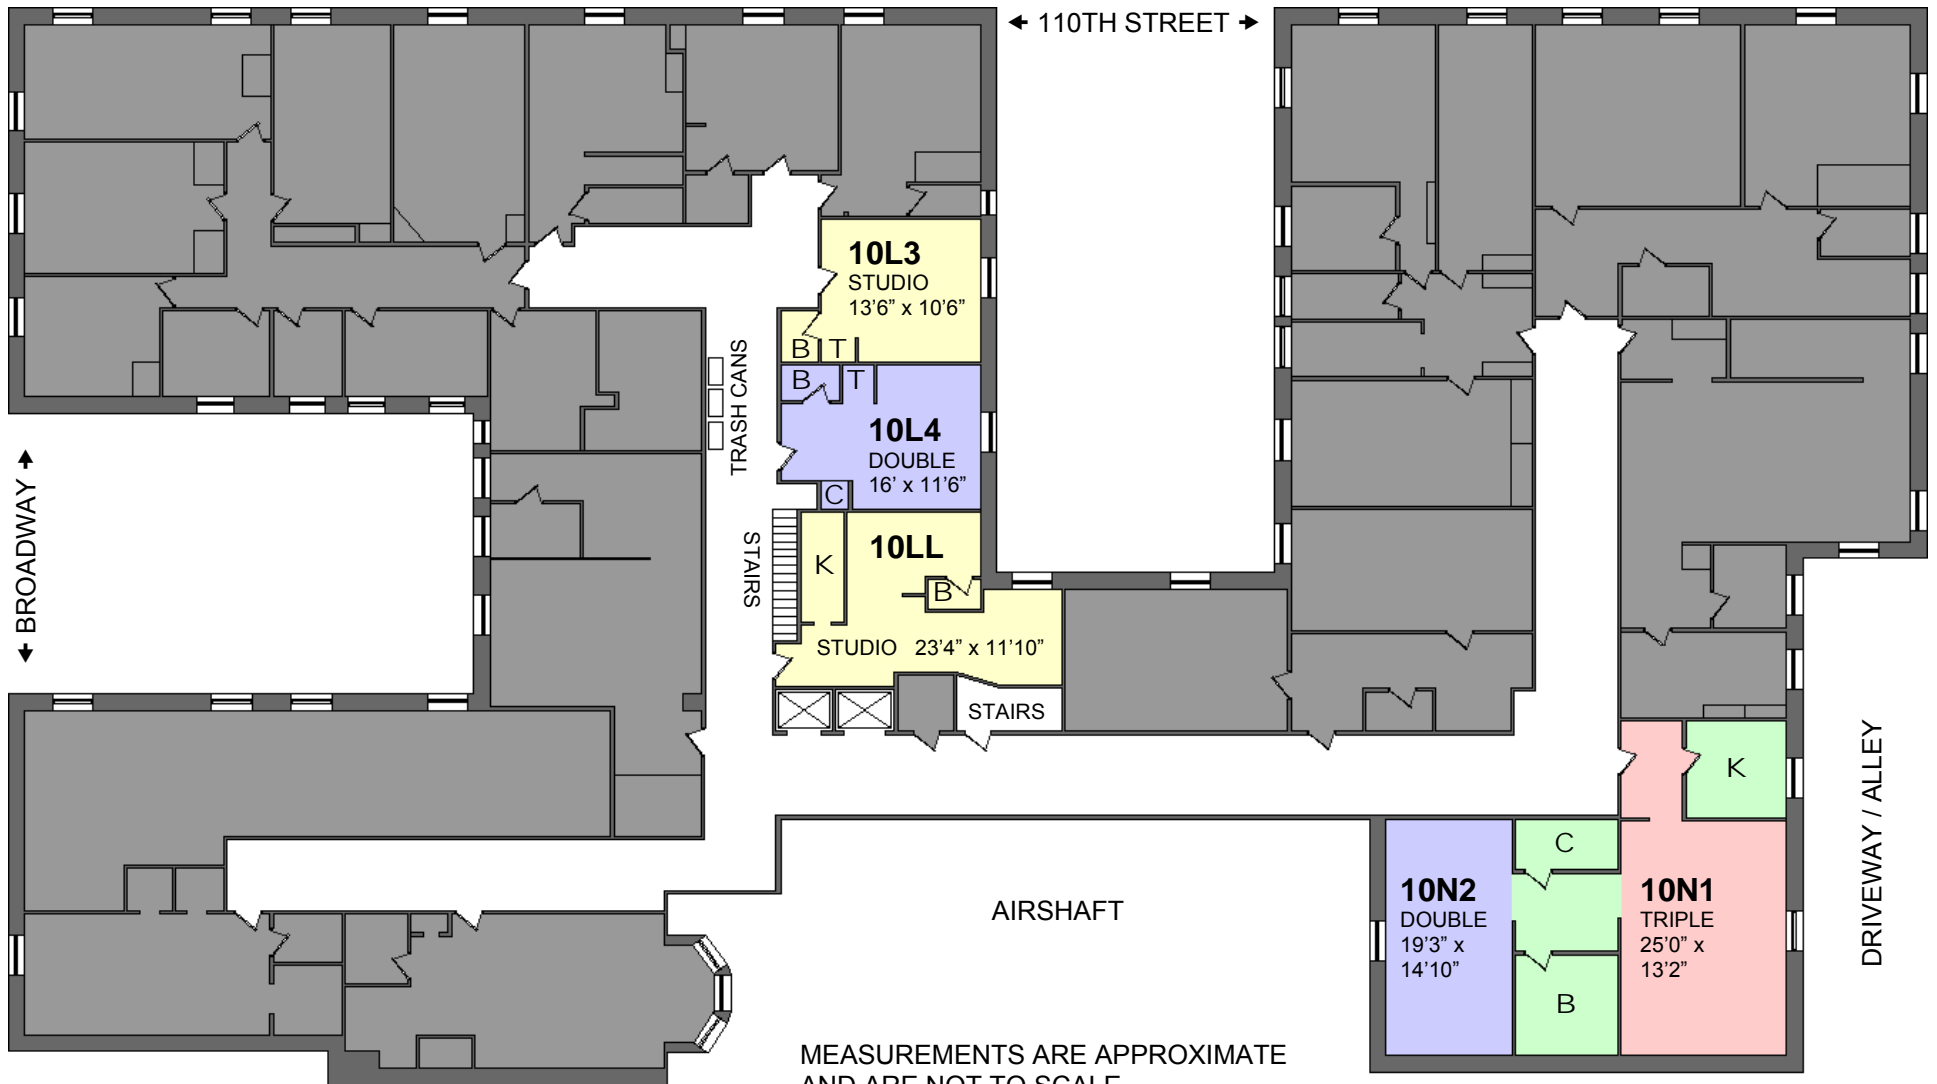

601 110th Street

10th Floor

 Single or Studio	K Kitchen
 Double Room	T Kitchenette
 Triple Room	C Closet
 Shared Space	B Bathroom