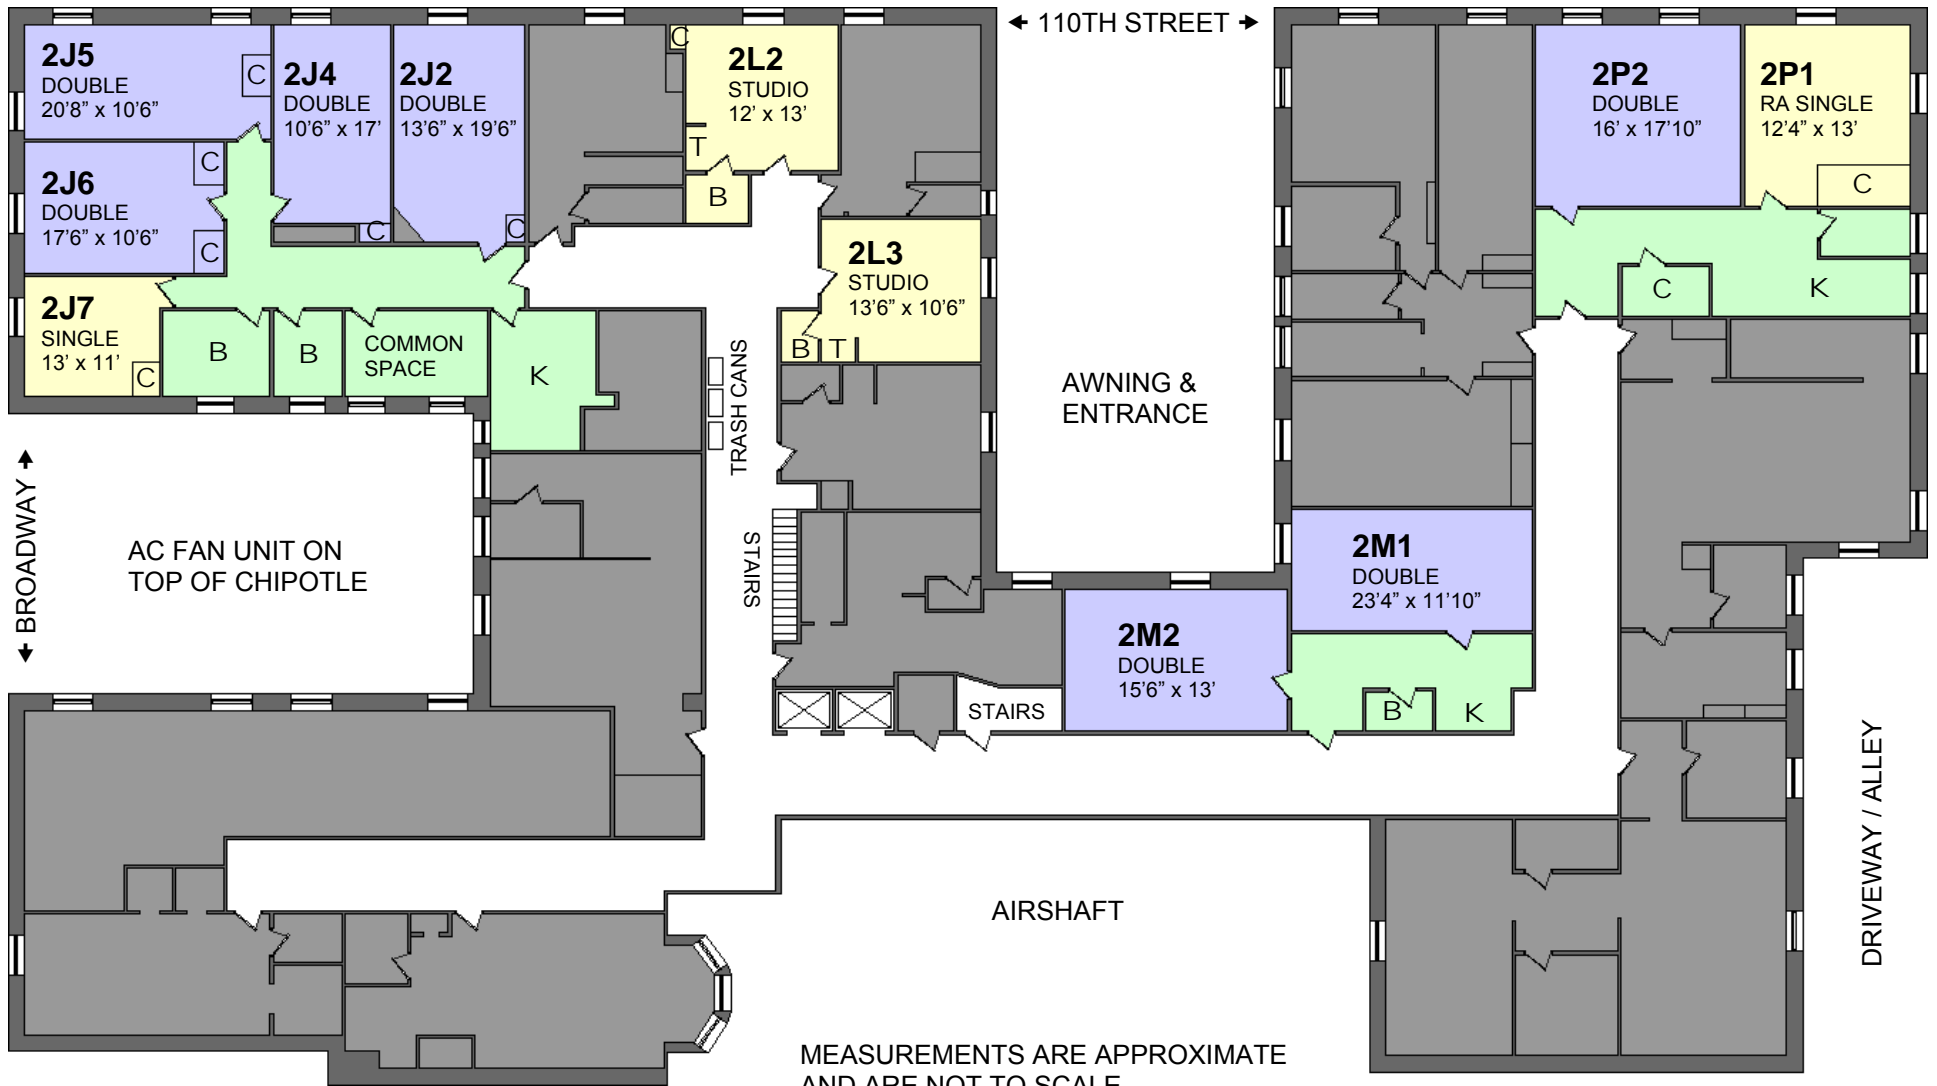

601 110th Street

1st Floor

- Single or Studio
- Double Room
- Triple Room
- Shared Space

601 110th Street

2nd Floor

- Single or Studio
- Double Room
- Triple Room
- Shared Space
- K Kitchen
- T Kitchenette
- C Closet
- B Bathroom

601 110th Street

3rd Floor

- Single or Studio
- Double Room
- Triple Room
- Shared Space
- K Kitchen
- T Kitchenette
- C Closet
- B Bathroom

601 110th Street

4th Floor

- | | |
|---|---------------|
| Single or Studio | K Kitchen |
| Double Room | T Kitchenette |
| Triple Room | C Closet |
| Shared Space | B Bathroom |

601 110th Street

5th Floor

- | | |
|---|---------------|
| Single or Studio | K Kitchen |
| Double Room | T Kitchenette |
| Triple Room | C Closet |
| Shared Space | B Bathroom |

601 110th Street

6th Floor

601 110th Street

8th Floor

- | | | | |
|---|------------------|---|-------------|
|  | Single or Studio | K | Kitchen |
|  | Double Room | T | Kitchenette |
|  | Triple Room | C | Closet |
|  | Shared Space | B | Bathroom |