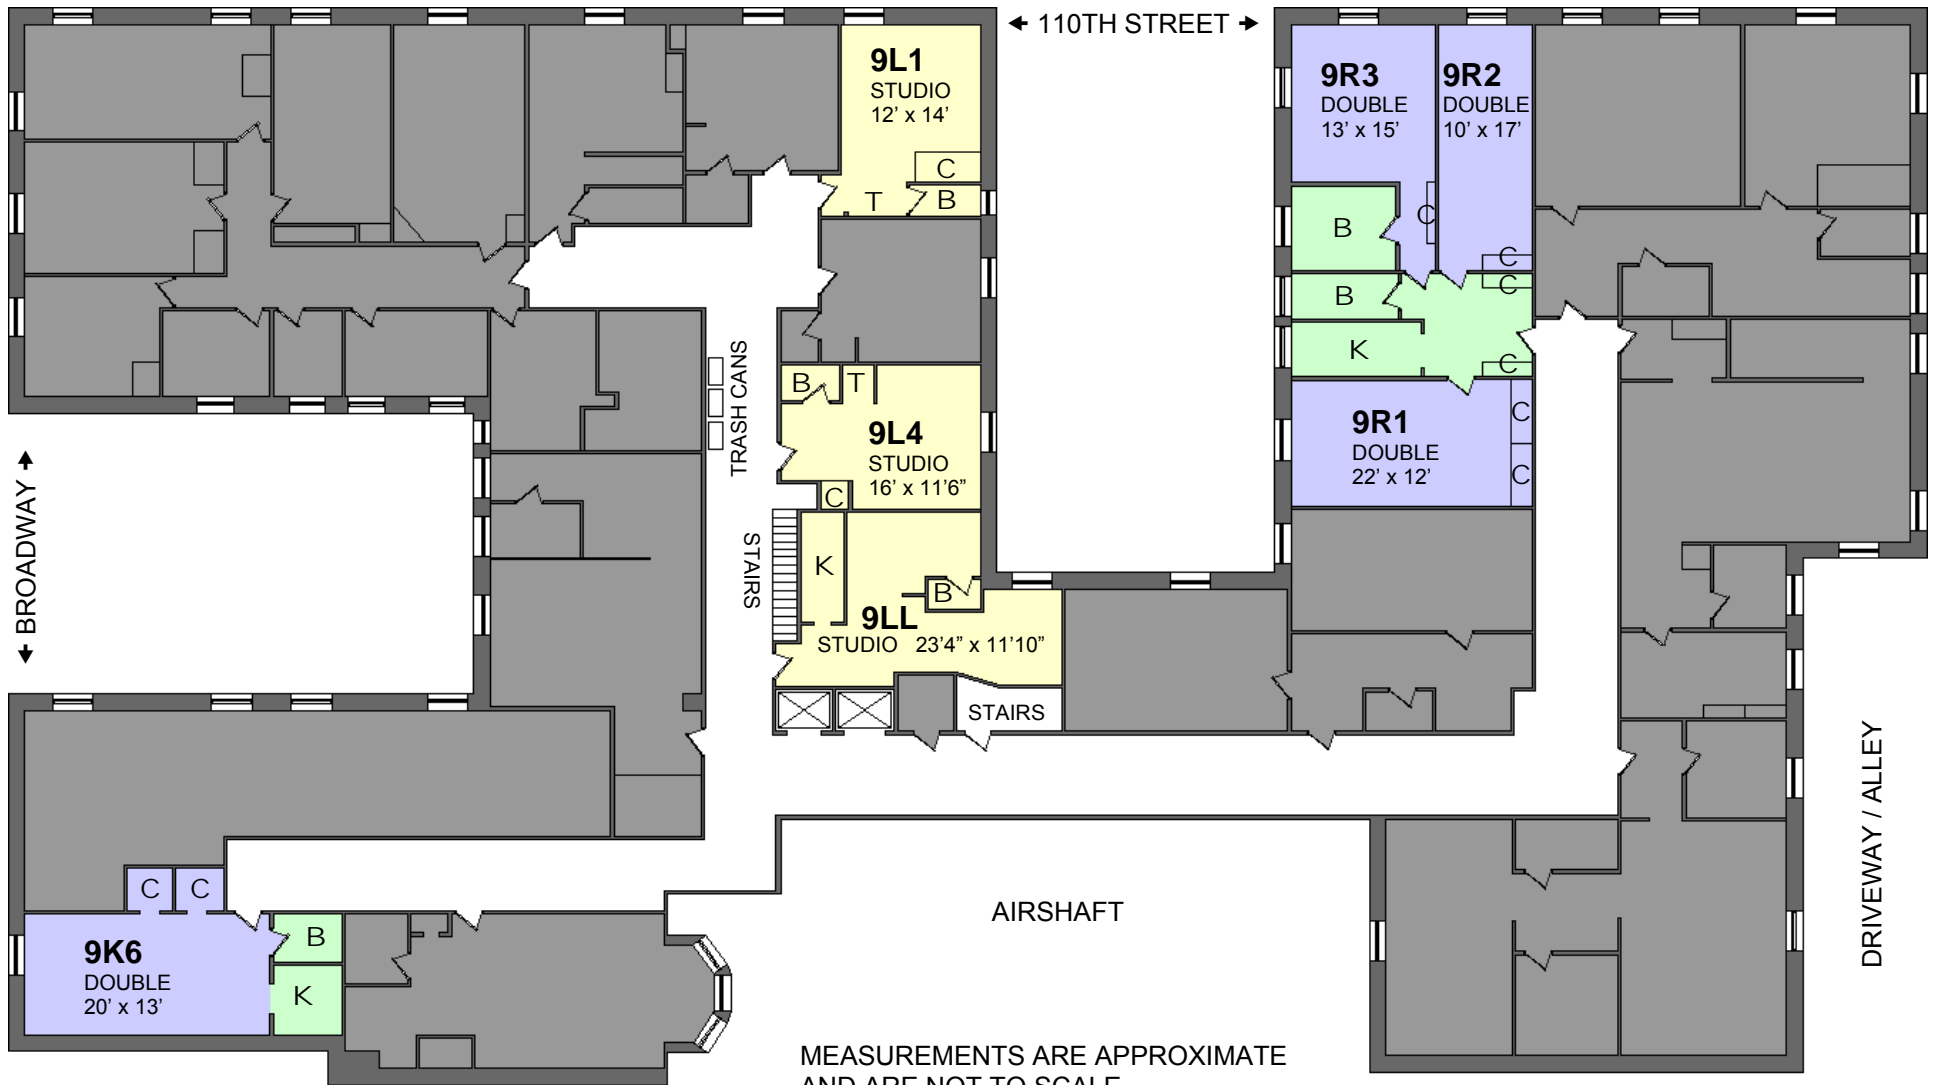

601 110th Street

1st Floor

- Single or Studio
- Double Room
- Triple Room
- Shared Space

601 110th Street

2nd Floor

- Single or Studio
- Double Room
- Triple Room
- Shared Space
- K Kitchen
- T Kitchenette
- C Closet
- B Bathroom

601 110th Street

5th Floor

- | | |
|---|---------------|
| Single or Studio | K Kitchen |
| Double Room | T Kitchenette |
| Triple Room | C Closet |
| Shared Space | B Bathroom |

601 110th Street

6th Floor

601 110th Street

8th Floor

- | | | | |
|---|------------------|---|-------------|
|  | Single or Studio | K | Kitchen |
|  | Double Room | T | Kitchenette |
|  | Triple Room | C | Closet |
|  | Shared Space | B | Bathroom |

601 110th Street

9th Floor

- | | |
|---|---------------|
| Single or Studio | K Kitchen |
| Double Room | T Kitchenette |
| Triple Room | C Closet |
| Shared Space | B Bathroom |

601 110th Street

10th Floor