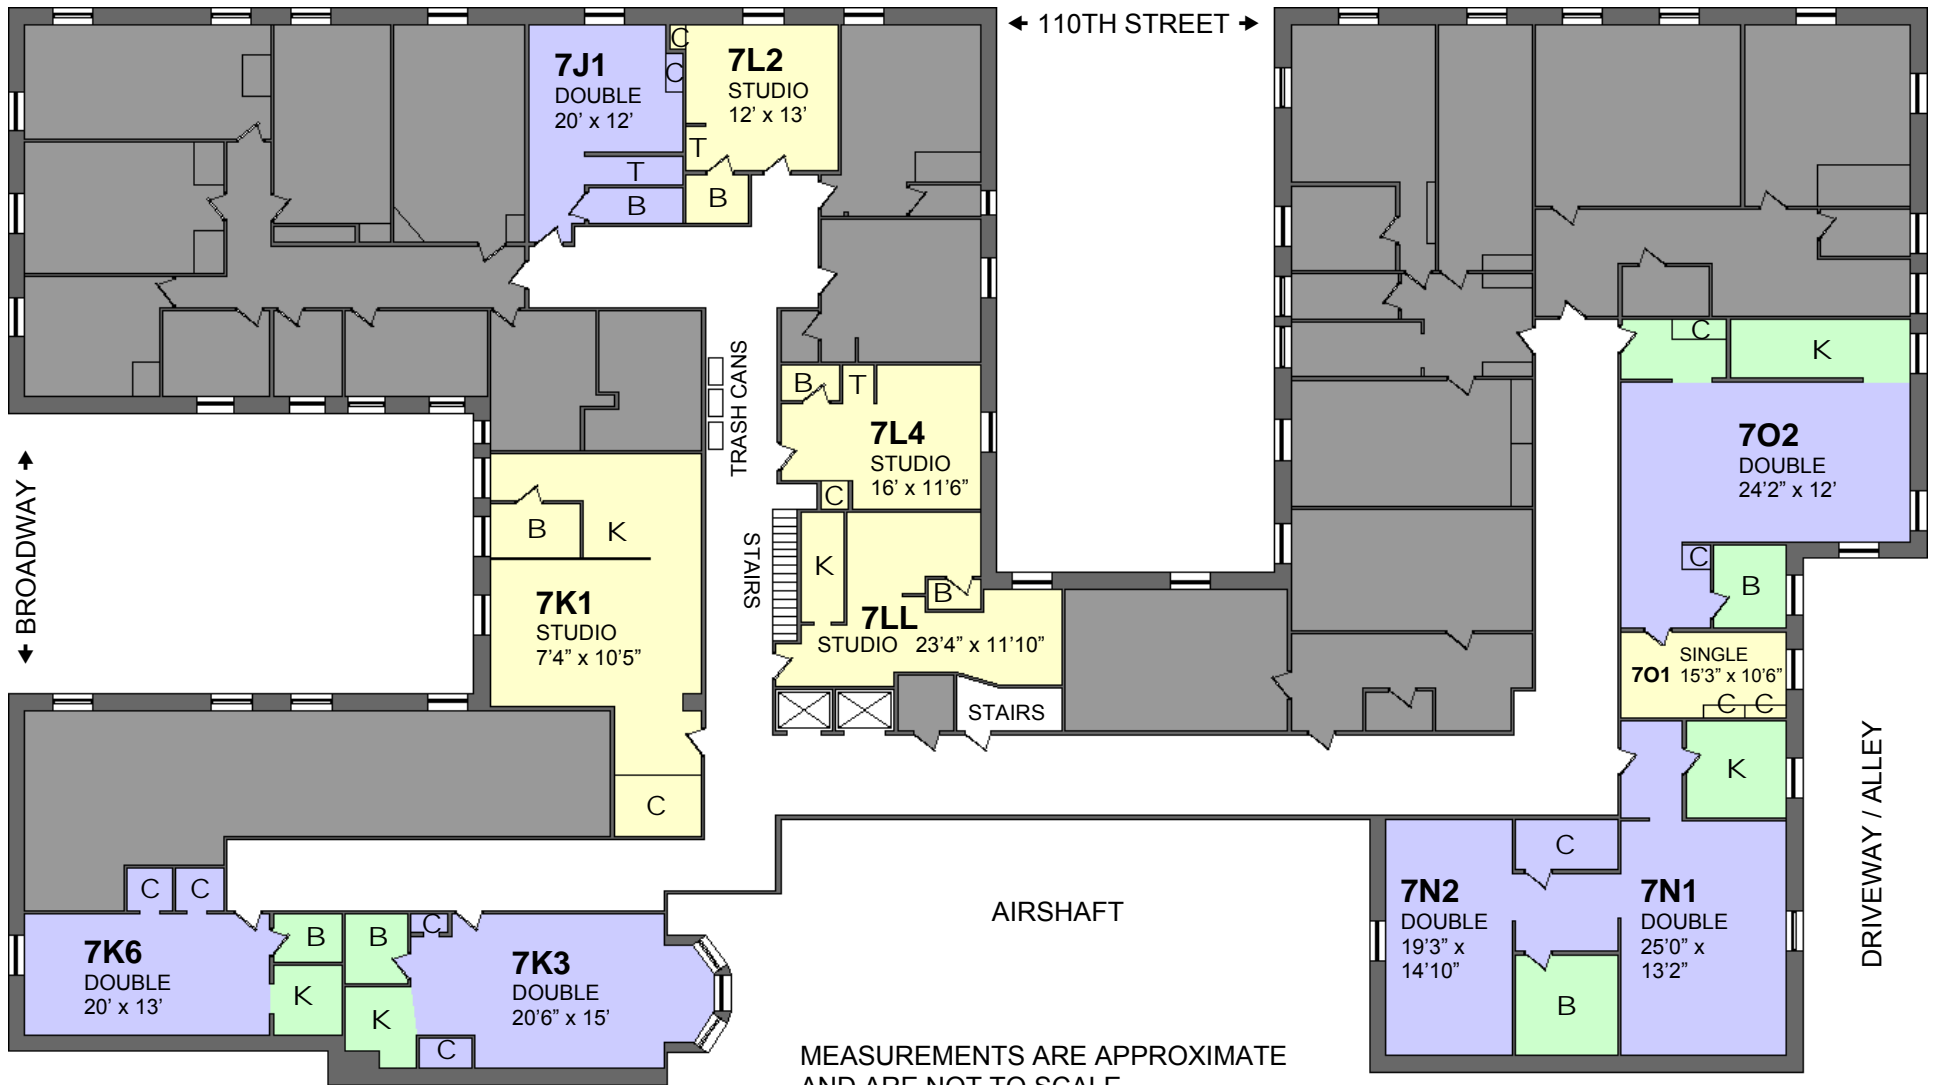

601 110th Street

1st Floor

- Single or Studio
- Double Room
- Triple Room
- Shared Space

601 110th Street

2nd Floor

- Single or Studio
- Double Room
- Triple Room
- Shared Space
- K Kitchen
- T Kitchenette
- C Closet
- B Bathroom

601 110th Street

5th Floor

- | | |
|---|---------------|
| Single or Studio | K Kitchen |
| Double Room | T Kitchenette |
| Triple Room | C Closet |
| Shared Space | B Bathroom |

601 110th Street

6th Floor

- Single or Studio
- Double Room
- Triple Room
- Shared Space
- K Kitchen
- T Kitchenette
- C Closet
- B Bathroom

MEASUREMENTS ARE APPROXIMATE AND ARE NOT TO SCALE

601 110th Street

7th Floor

- | | |
|---|---------------|
| Single or Studio | K Kitchen |
| Double Room | T Kitchenette |
| Triple Room | C Closet |
| Shared Space | B Bathroom |

601 110th Street

8th Floor

- | | | | |
|---|------------------|---|-------------|
|  | Single or Studio | K | Kitchen |
|  | Double Room | T | Kitchenette |
|  | Triple Room | C | Closet |
|  | Shared Space | B | Bathroom |