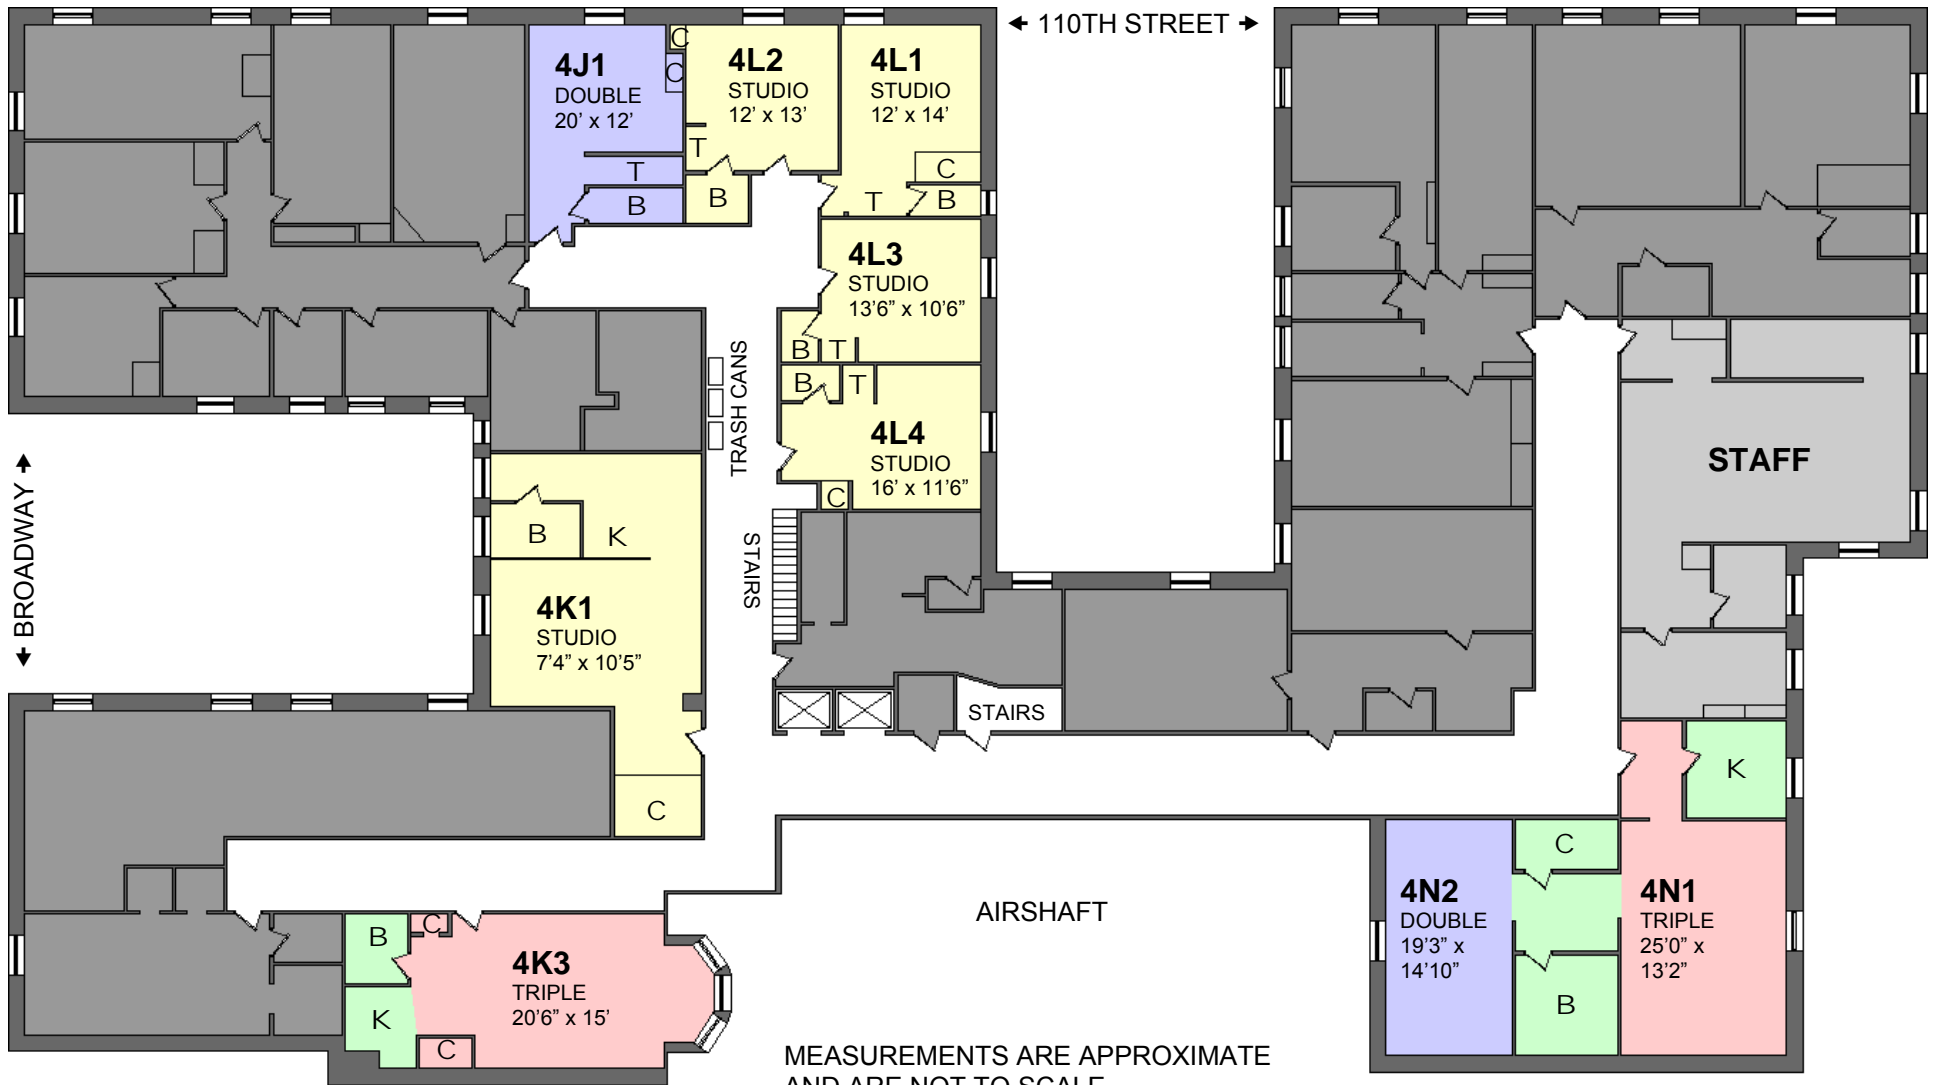

601 110th Street

1st Floor

- Single or Studio
- Double Room
- Triple Room
- Shared Space

601 110th Street

2nd Floor

- Single or Studio
- Double Room
- Triple Room
- Shared Space
- K Kitchen
- T Kitchenette
- C Closet
- B Bathroom

601 110th Street

3rd Floor

- Single or Studio
- Double Room
- Triple Room
- Shared Space
- K Kitchen
- T Kitchenette
- C Closet
- B Bathroom

601 110th Street

4th Floor

- | | |
|---|---------------|
| Single or Studio | K Kitchen |
| Double Room | T Kitchenette |
| Triple Room | C Closet |
| Shared Space | B Bathroom |

601 110th Street

5th Floor

- | | |
|---|---------------|
| Single or Studio | K Kitchen |
| Double Room | T Kitchenette |
| Triple Room | C Closet |
| Shared Space | B Bathroom |

601 110th Street

6th Floor

601 110th Street

8th Floor

- | | | | |
|---|------------------|---|-------------|
|  | Single or Studio | K | Kitchen |
|  | Double Room | T | Kitchenette |
|  | Triple Room | C | Closet |
|  | Shared Space | B | Bathroom |