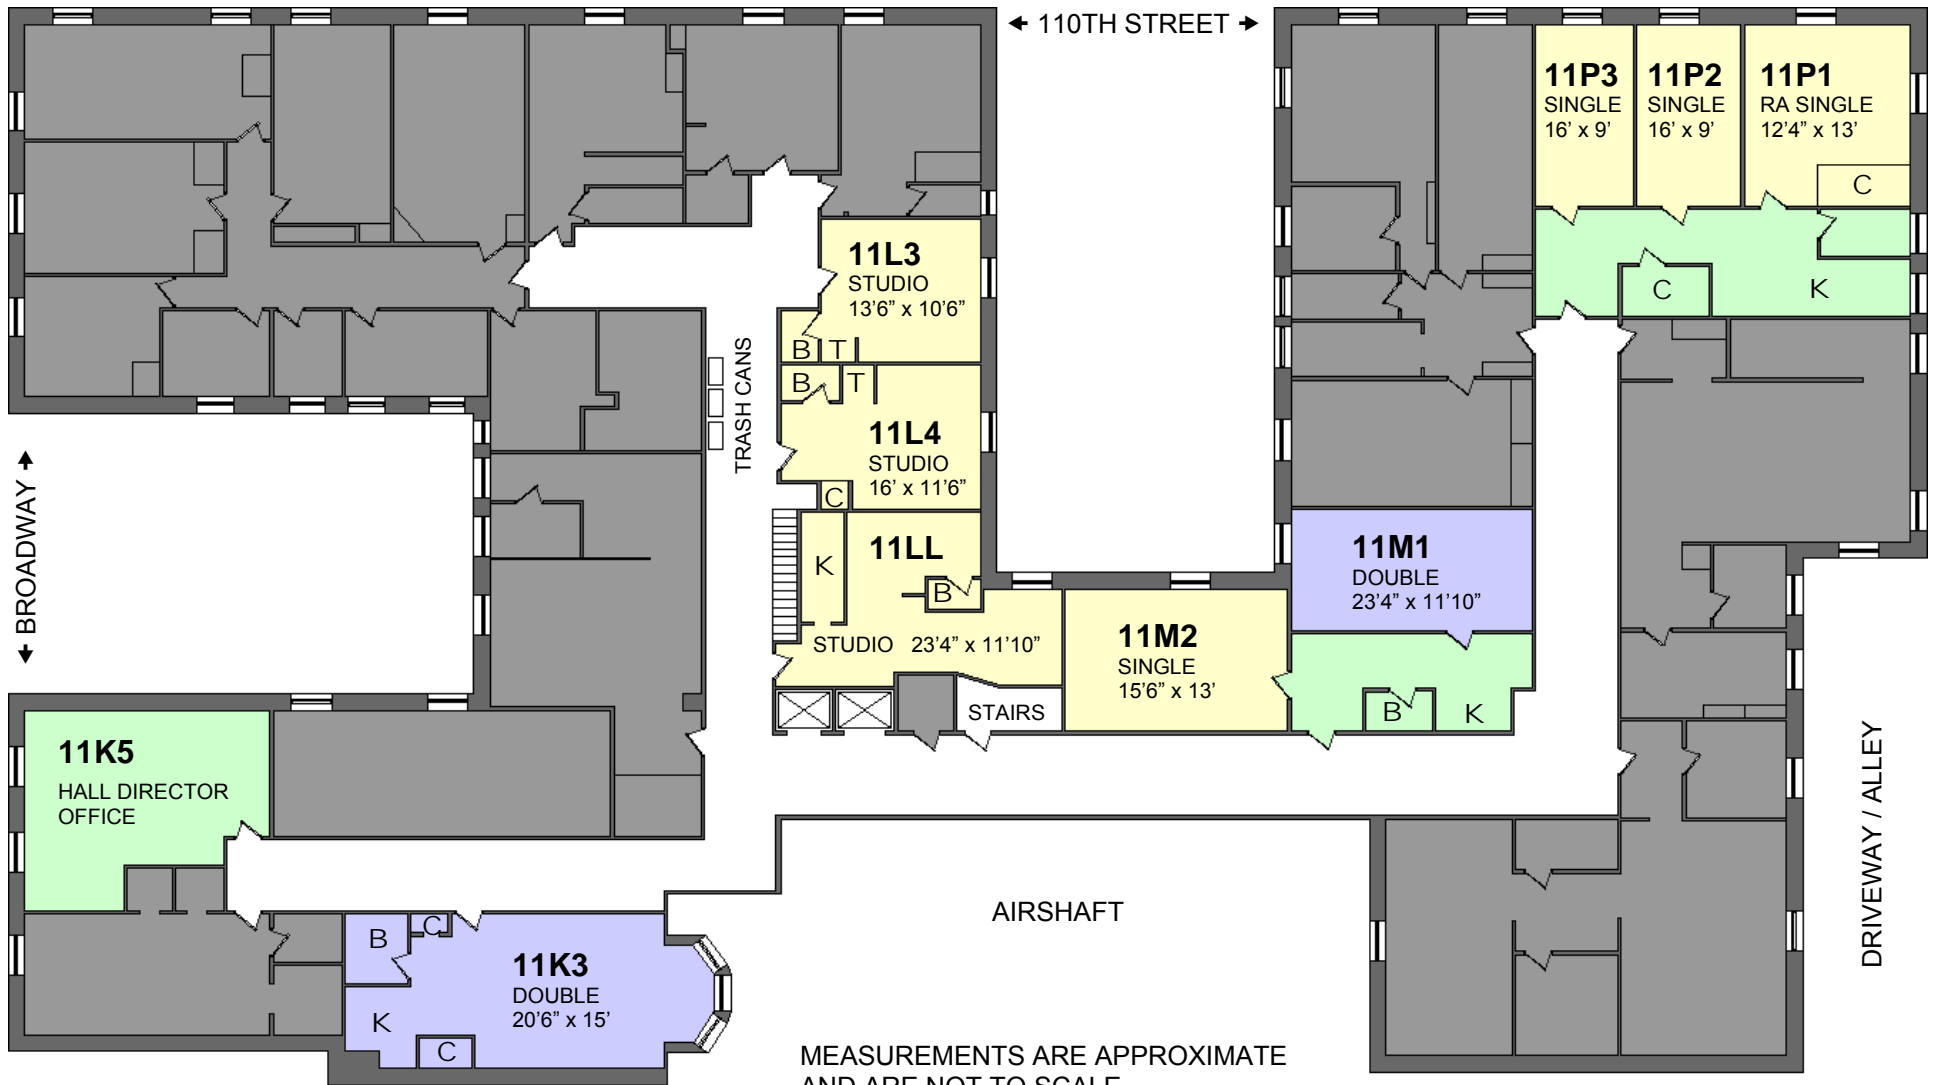

601 110th Street

11th Floor

 Single or Studio	K Kitchen
 Double Room	T Kitchenette
 Triple Room	C Closet
 Shared Space	B Bathroom

MEASUREMENTS ARE APPROXIMATE
AND ARE NOT TO SCALE