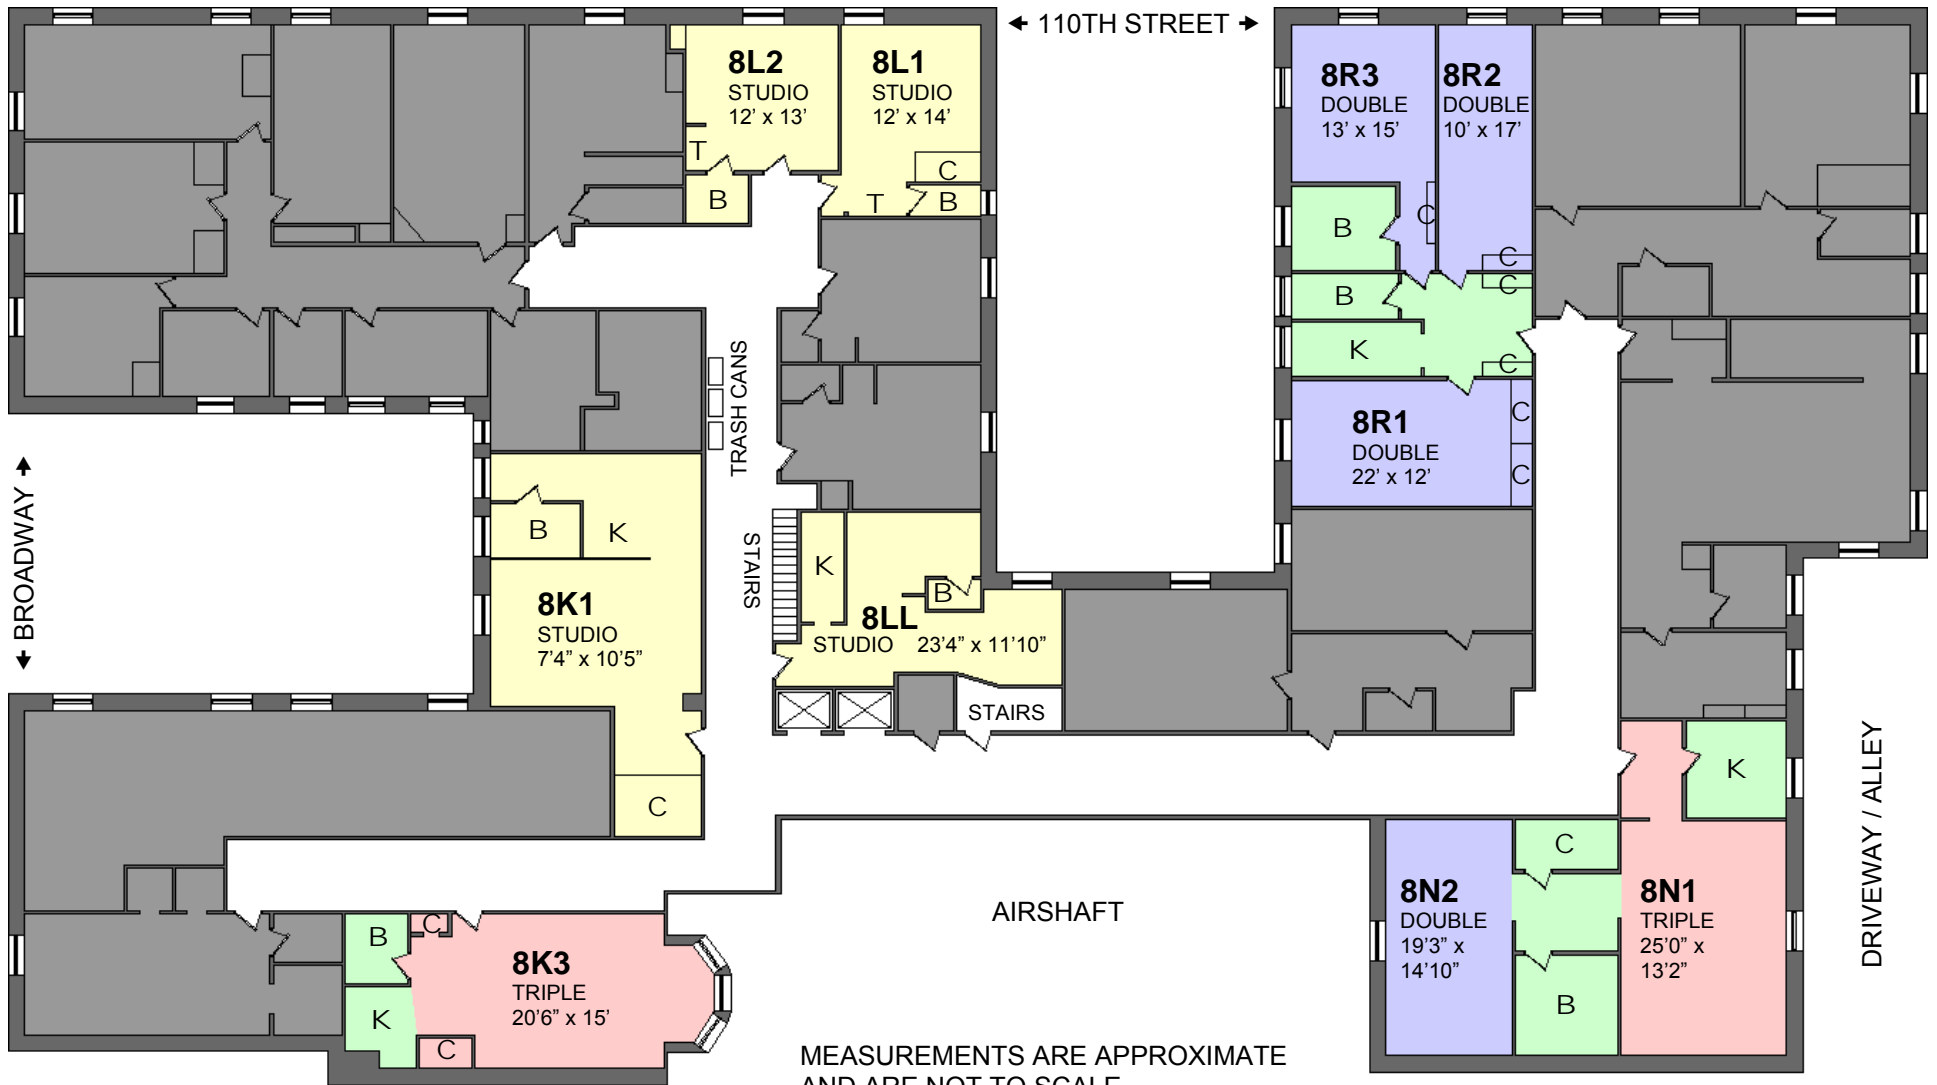

601 110th Street

1st Floor

- Single or Studio
- Double Room
- Triple Room
- Shared Space

601 110th Street

2nd Floor

- Single or Studio
- Double Room
- Triple Room
- Shared Space
- K Kitchen
- T Kitchenette
- C Closet
- B Bathroom

601 110th Street

5th Floor

- | | |
|---|---------------|
| Single or Studio | K Kitchen |
| Double Room | T Kitchenette |
| Triple Room | C Closet |
| Shared Space | B Bathroom |

601 110th Street

6th Floor

- Single or Studio
- Double Room
- Triple Room
- Shared Space
- K Kitchen
- T Kitchenette
- C Closet
- B Bathroom

MEASUREMENTS ARE APPROXIMATE AND ARE NOT TO SCALE

601 110th Street

7th Floor

- | | |
|---|---------------|
| Single or Studio | K Kitchen |
| Double Room | T Kitchenette |
| Triple Room | C Closet |
| Shared Space | B Bathroom |

601 110th Street

8th Floor

- | | | | |
|---|------------------|---|-------------|
|  | Single or Studio | K | Kitchen |
|  | Double Room | T | Kitchenette |
|  | Triple Room | C | Closet |
|  | Shared Space | B | Bathroom |