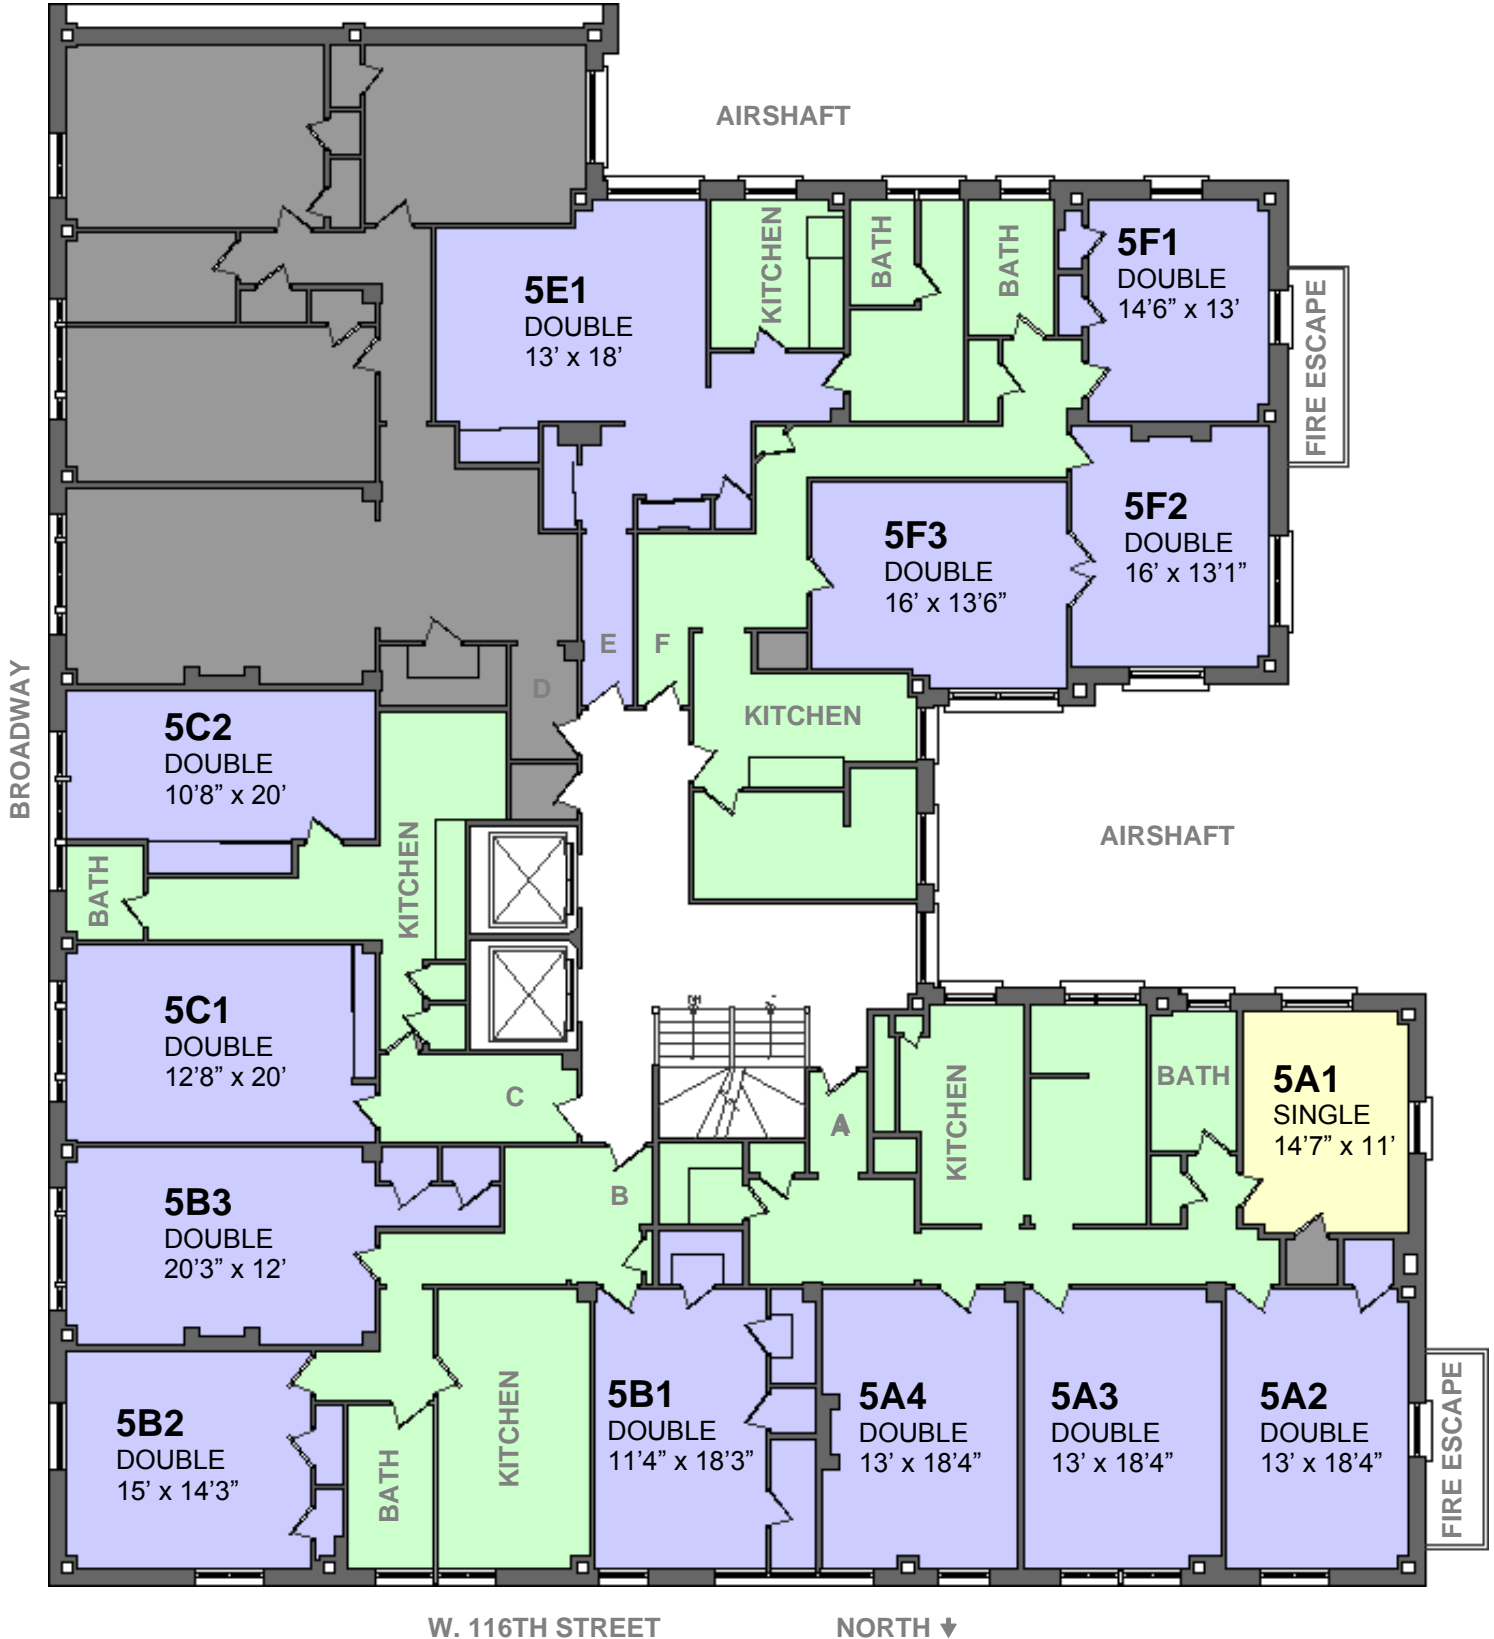

600 W.116th Street

5th Floor

- Single Room
- Double Room
- Shared Space

ALL MEASUREMENTS APPROXIMATE & NOT TO SCALE