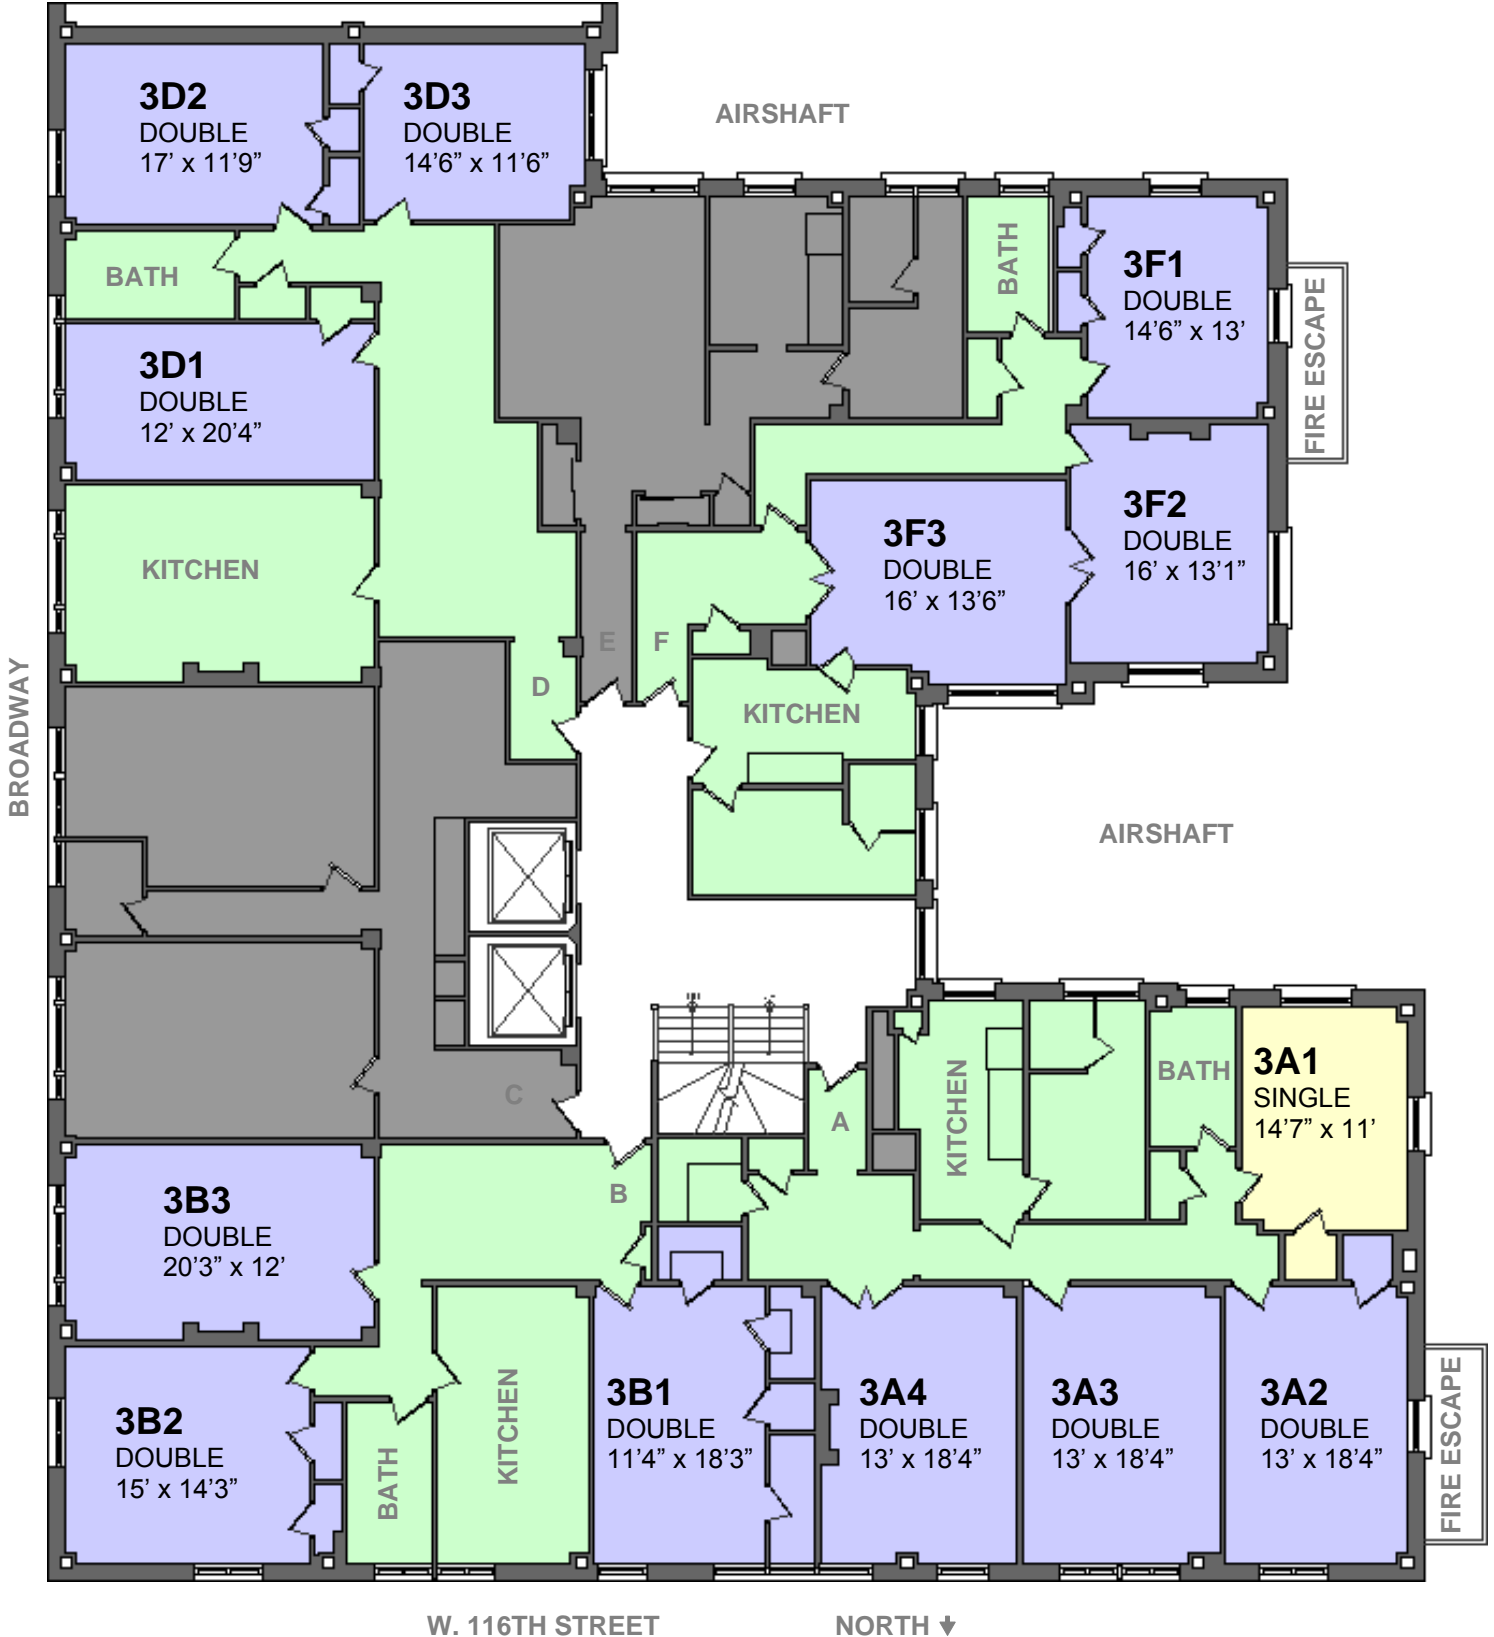

600 W.116th Street

3rd Floor

- Single Room
- Double Room
- Shared Space

ALL MEASUREMENTS APPROXIMATE & NOT TO SCALE