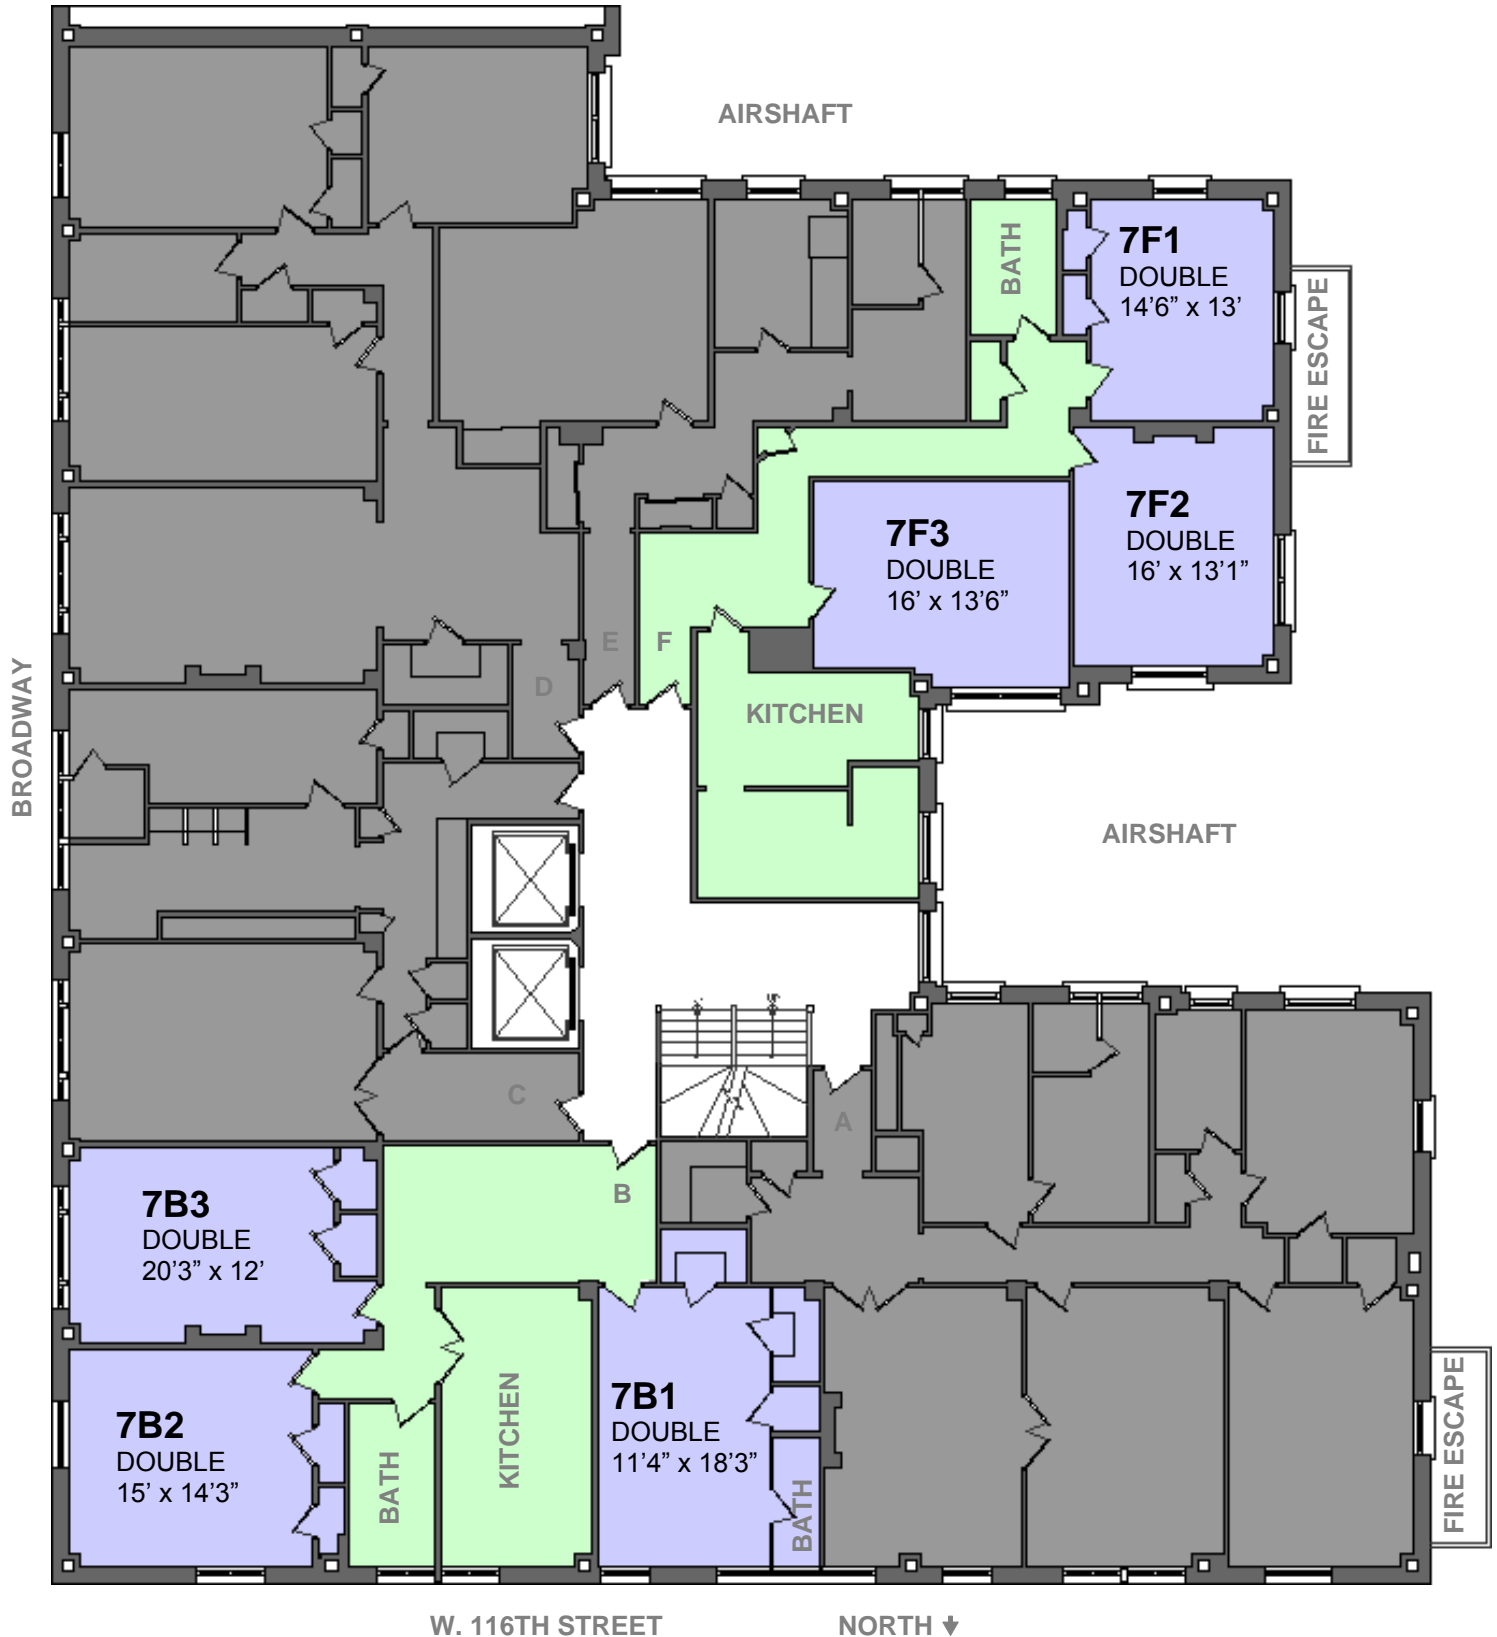

600 W.116th Street

7th Floor

- Single Room
- Double Room
- Shared Space

ALL MEASUREMENTS APPROXIMATE & NOT TO SCALE