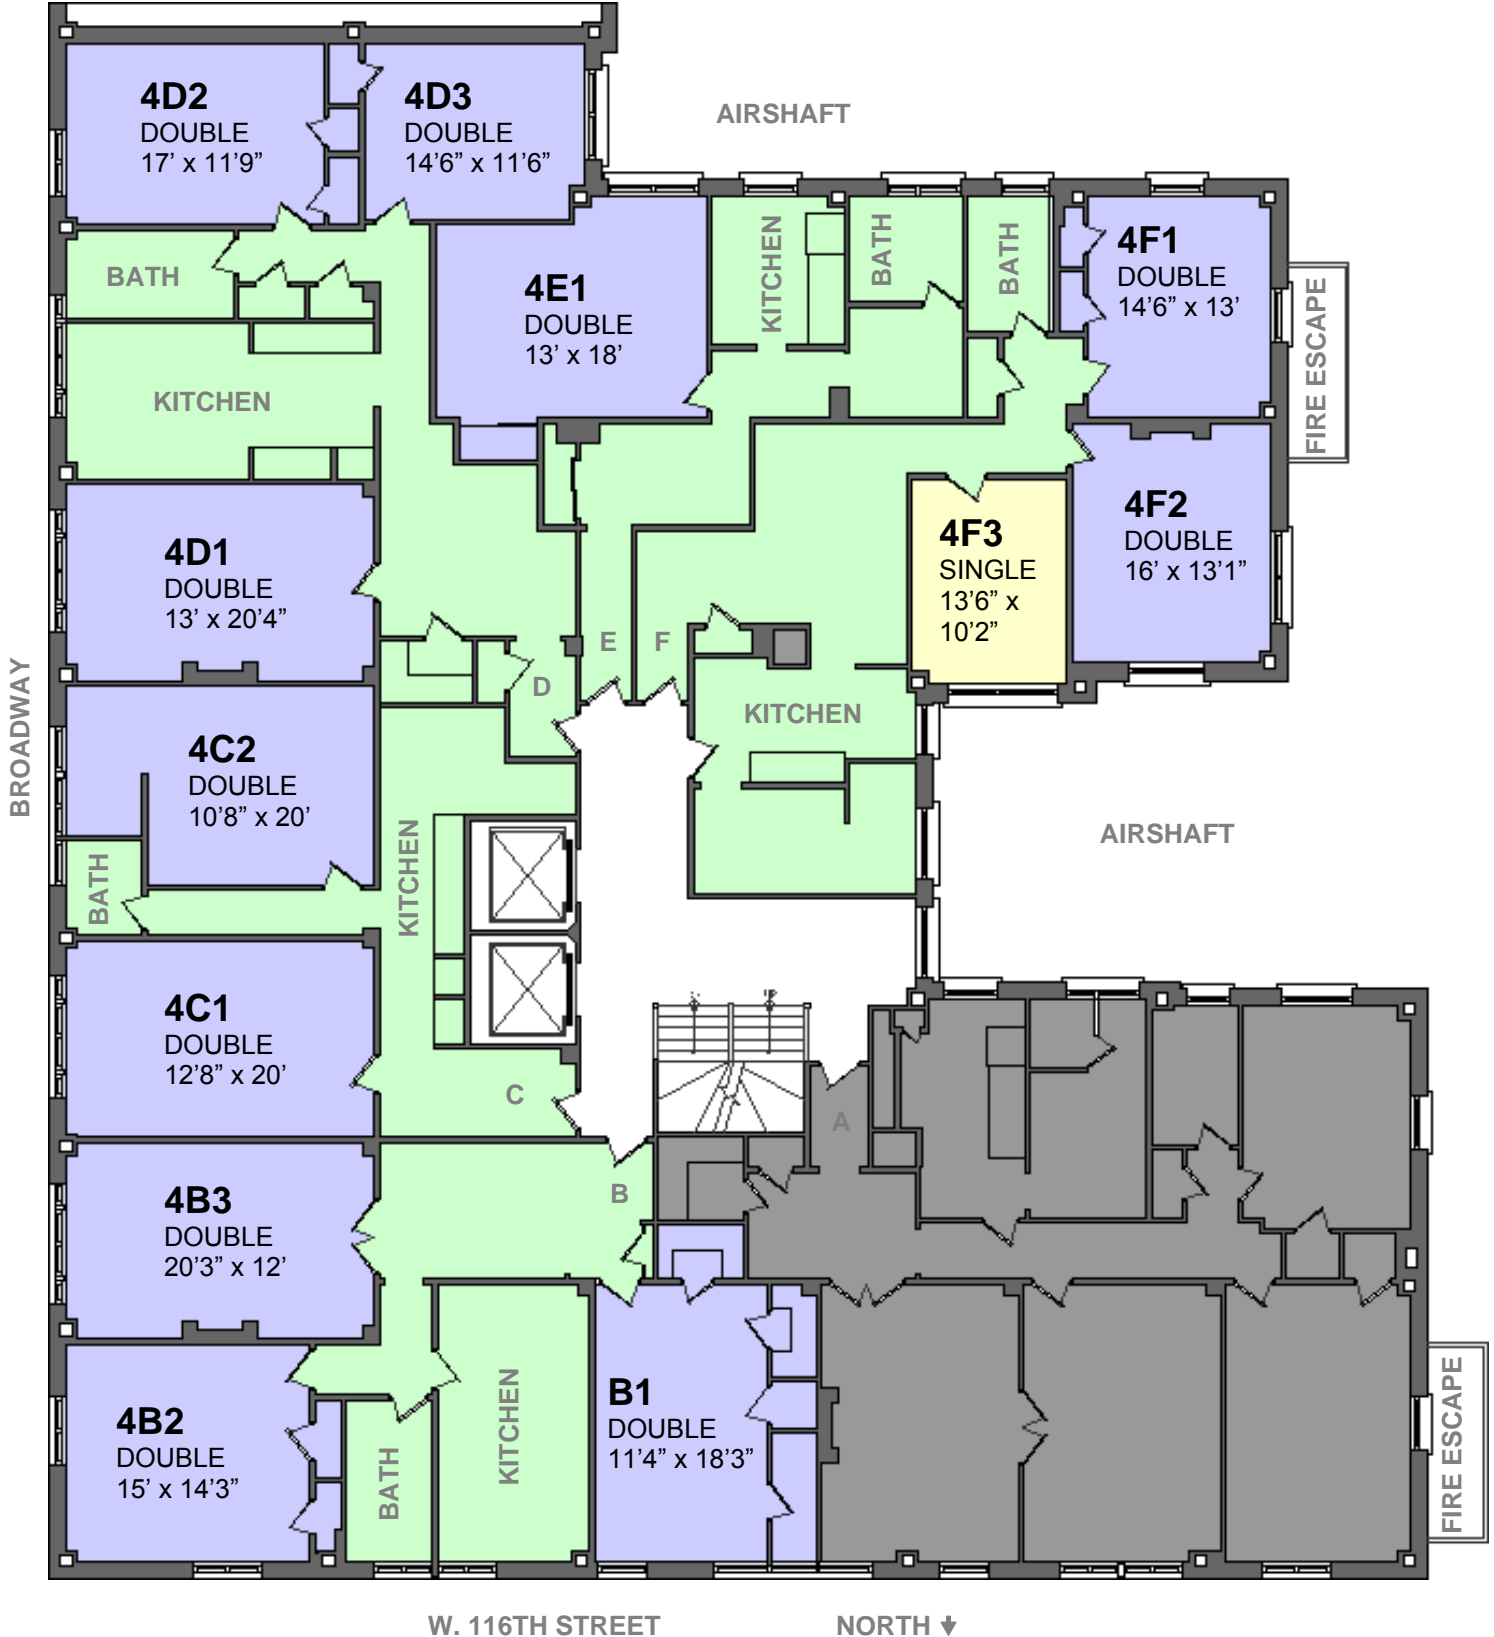

600 W.116th Street

4th Floor

- Single Room
- Double Room
- Shared Space

ALL MEASUREMENTS APPROXIMATE & NOT TO SCALE