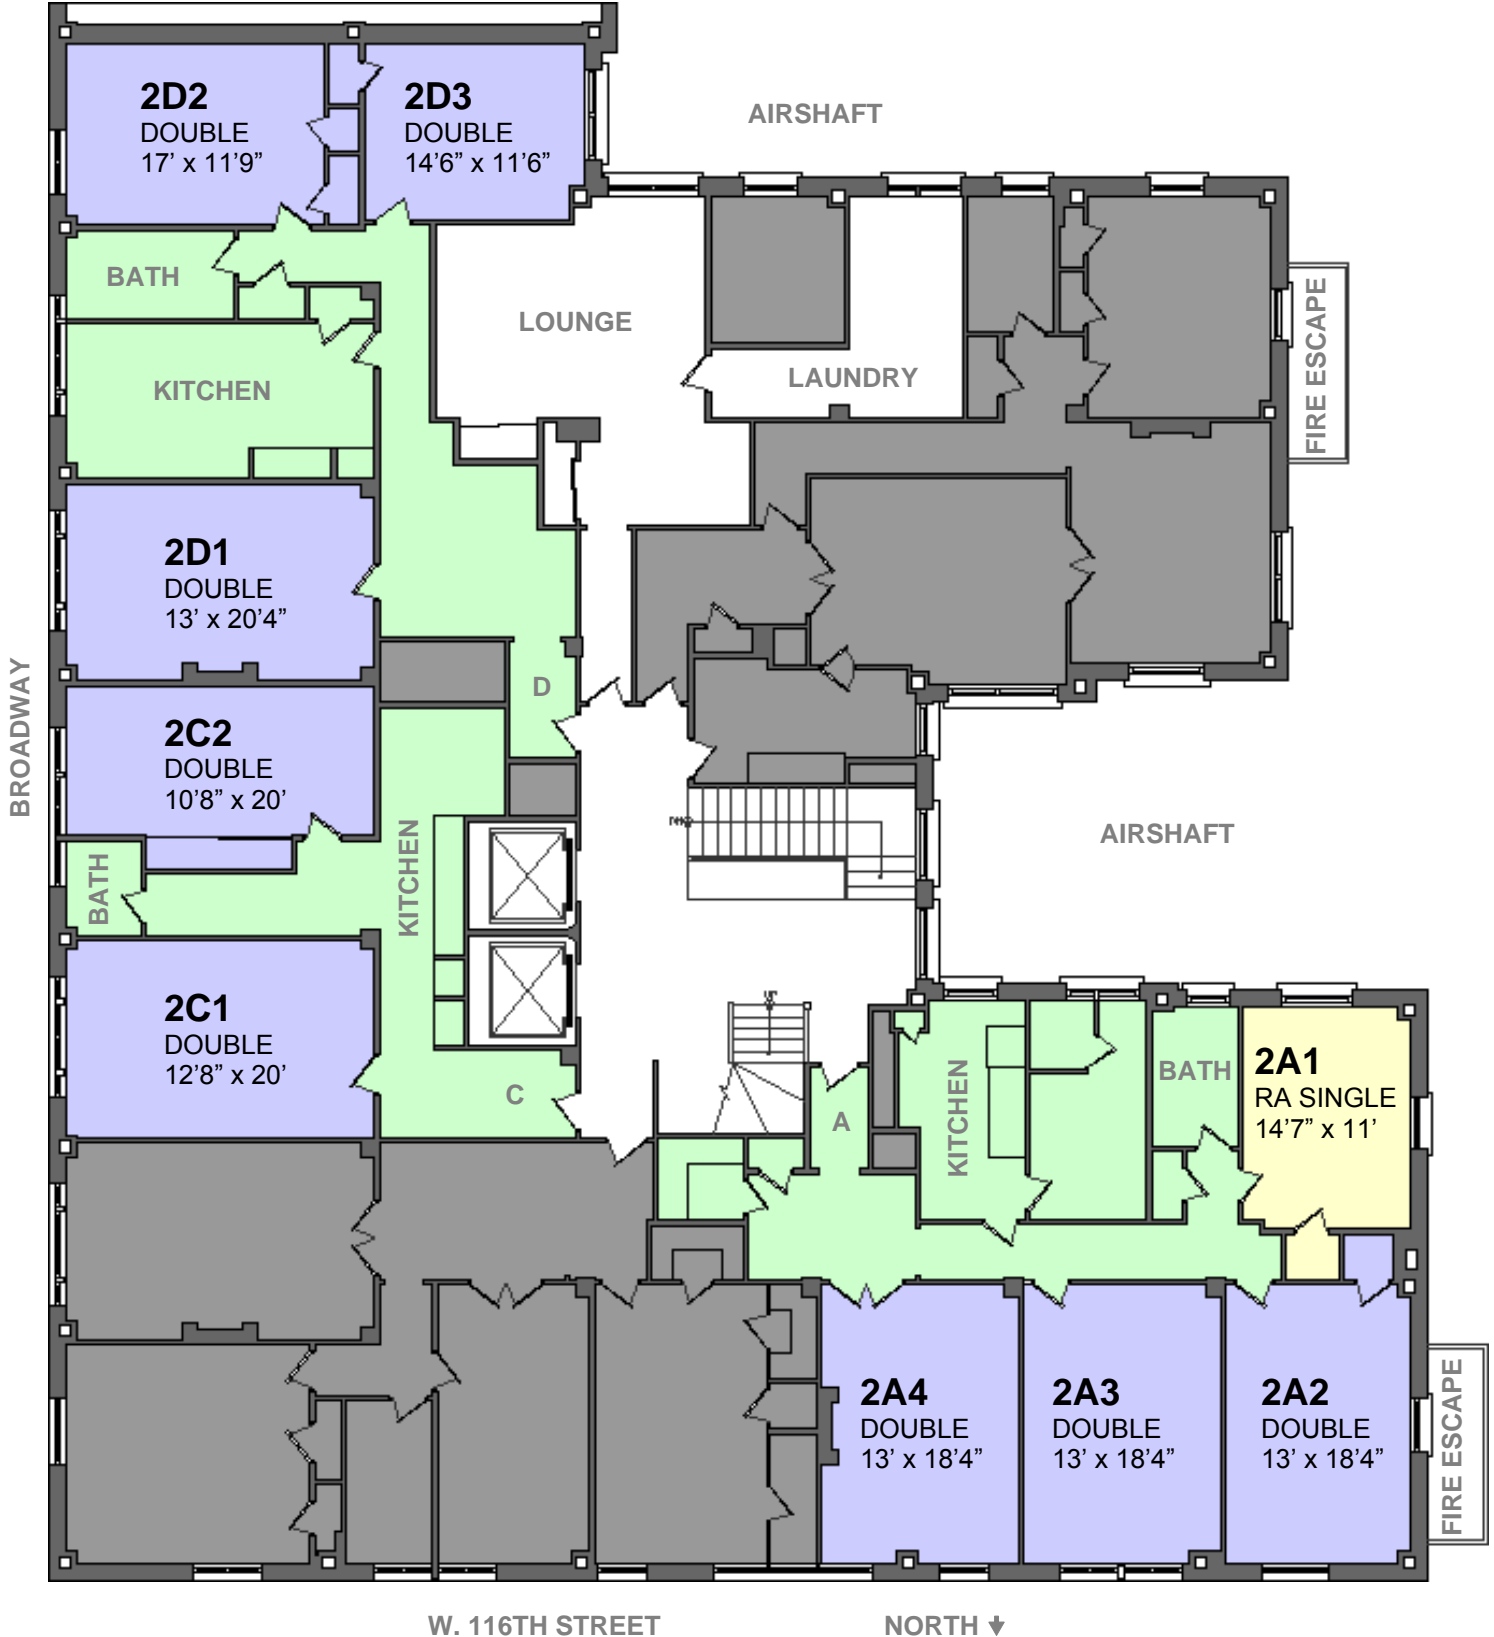

600 W.116th Street

2nd Floor

- Single Room
- Double Room
- Shared Space

ALL MEASUREMENTS APPROXIMATE & NOT TO SCALE