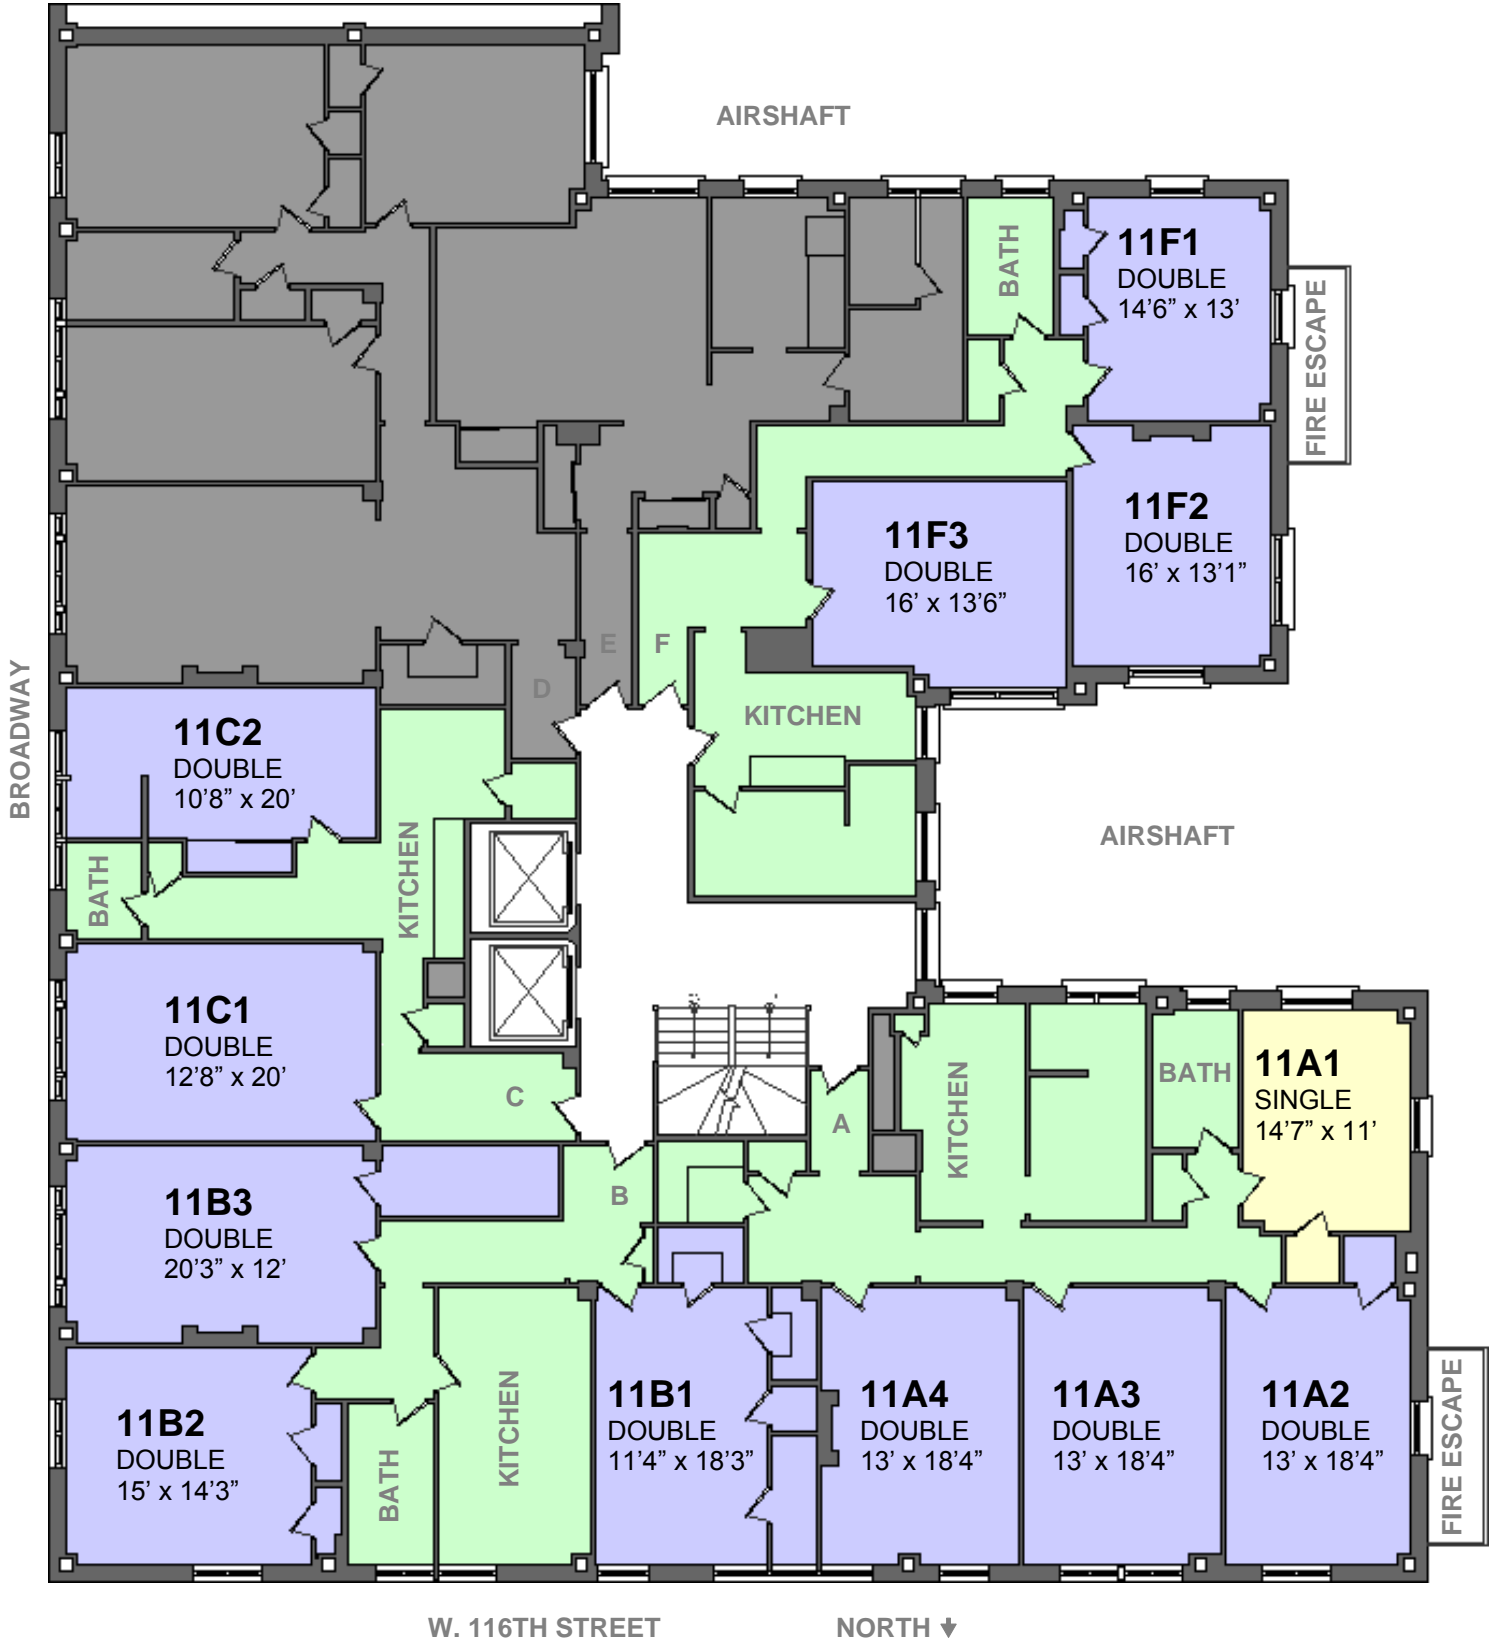

600 W.116th Street

11th Floor

- Single Room
- Double Room
- Shared Space

ALL MEASUREMENTS APPROXIMATE & NOT TO SCALE