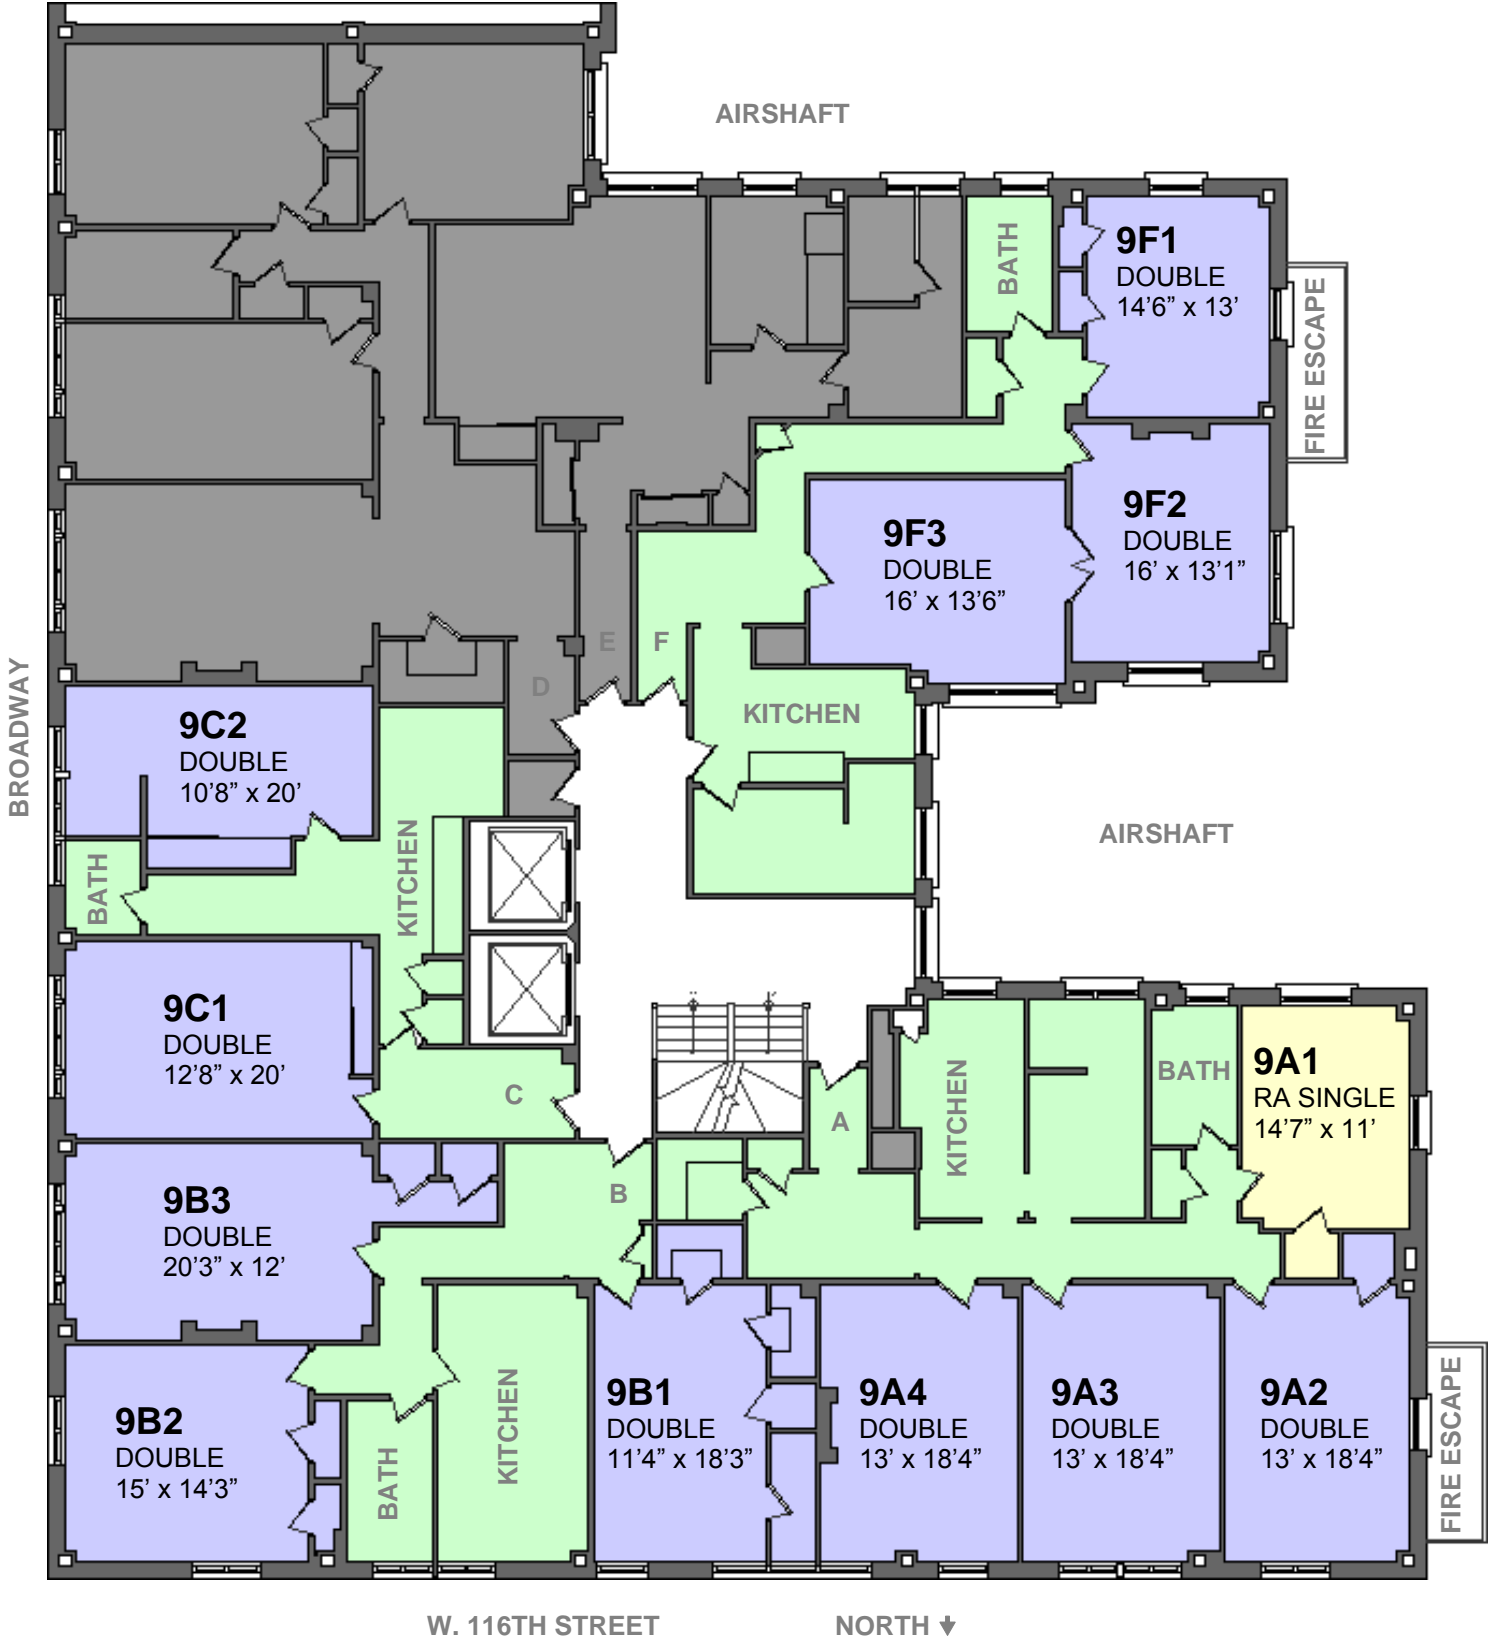

600 W.116th Street

9th Floor

- Single Room
- Double Room
- Shared Space

ALL MEASUREMENTS APPROXIMATE & NOT TO SCALE