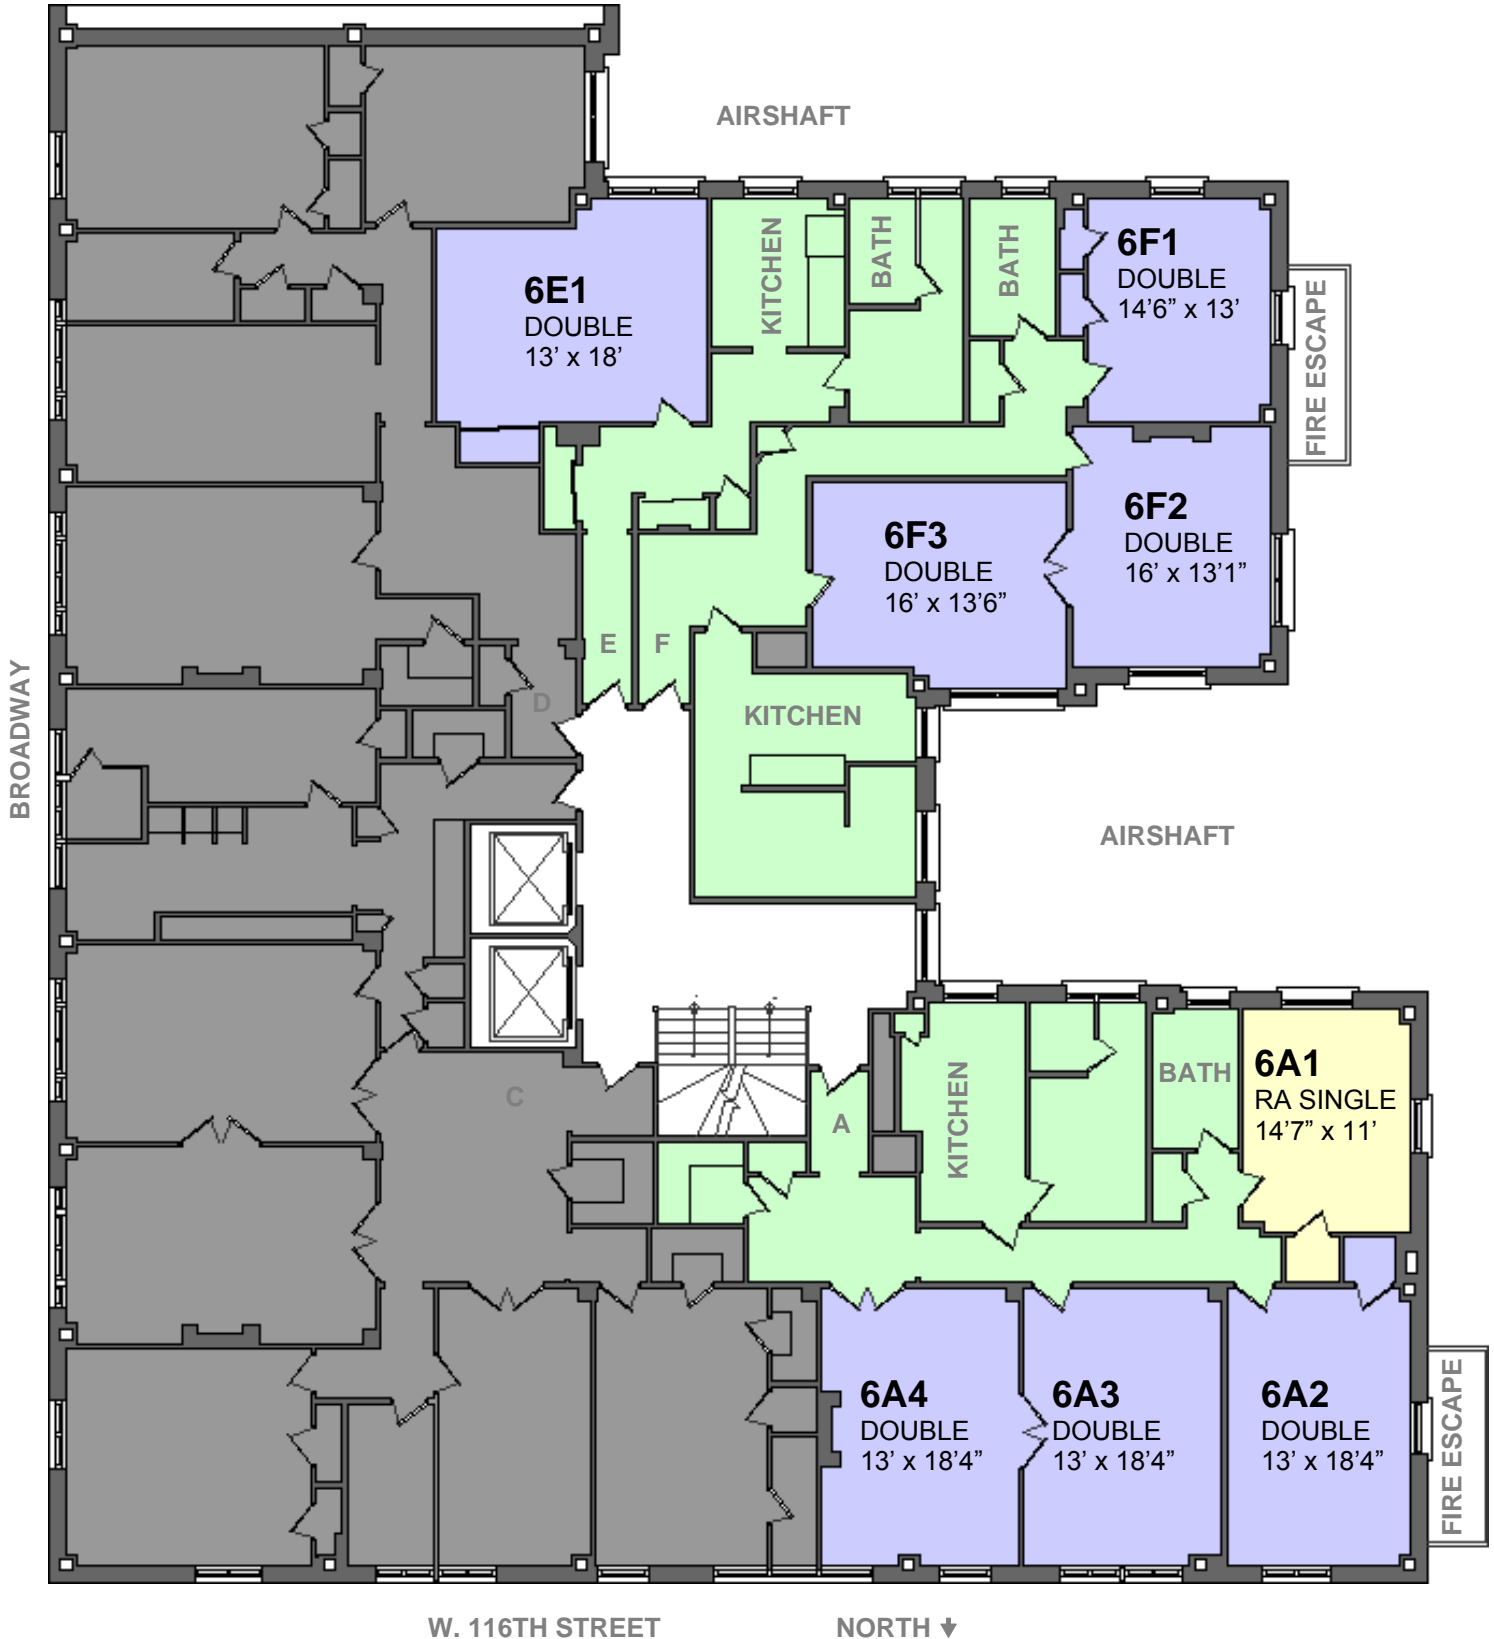

600 W.116th Street

6th Floor

- Single Room
- Double Room
- Shared Space

ALL MEASUREMENTS APPROXIMATE & NOT TO SCALE