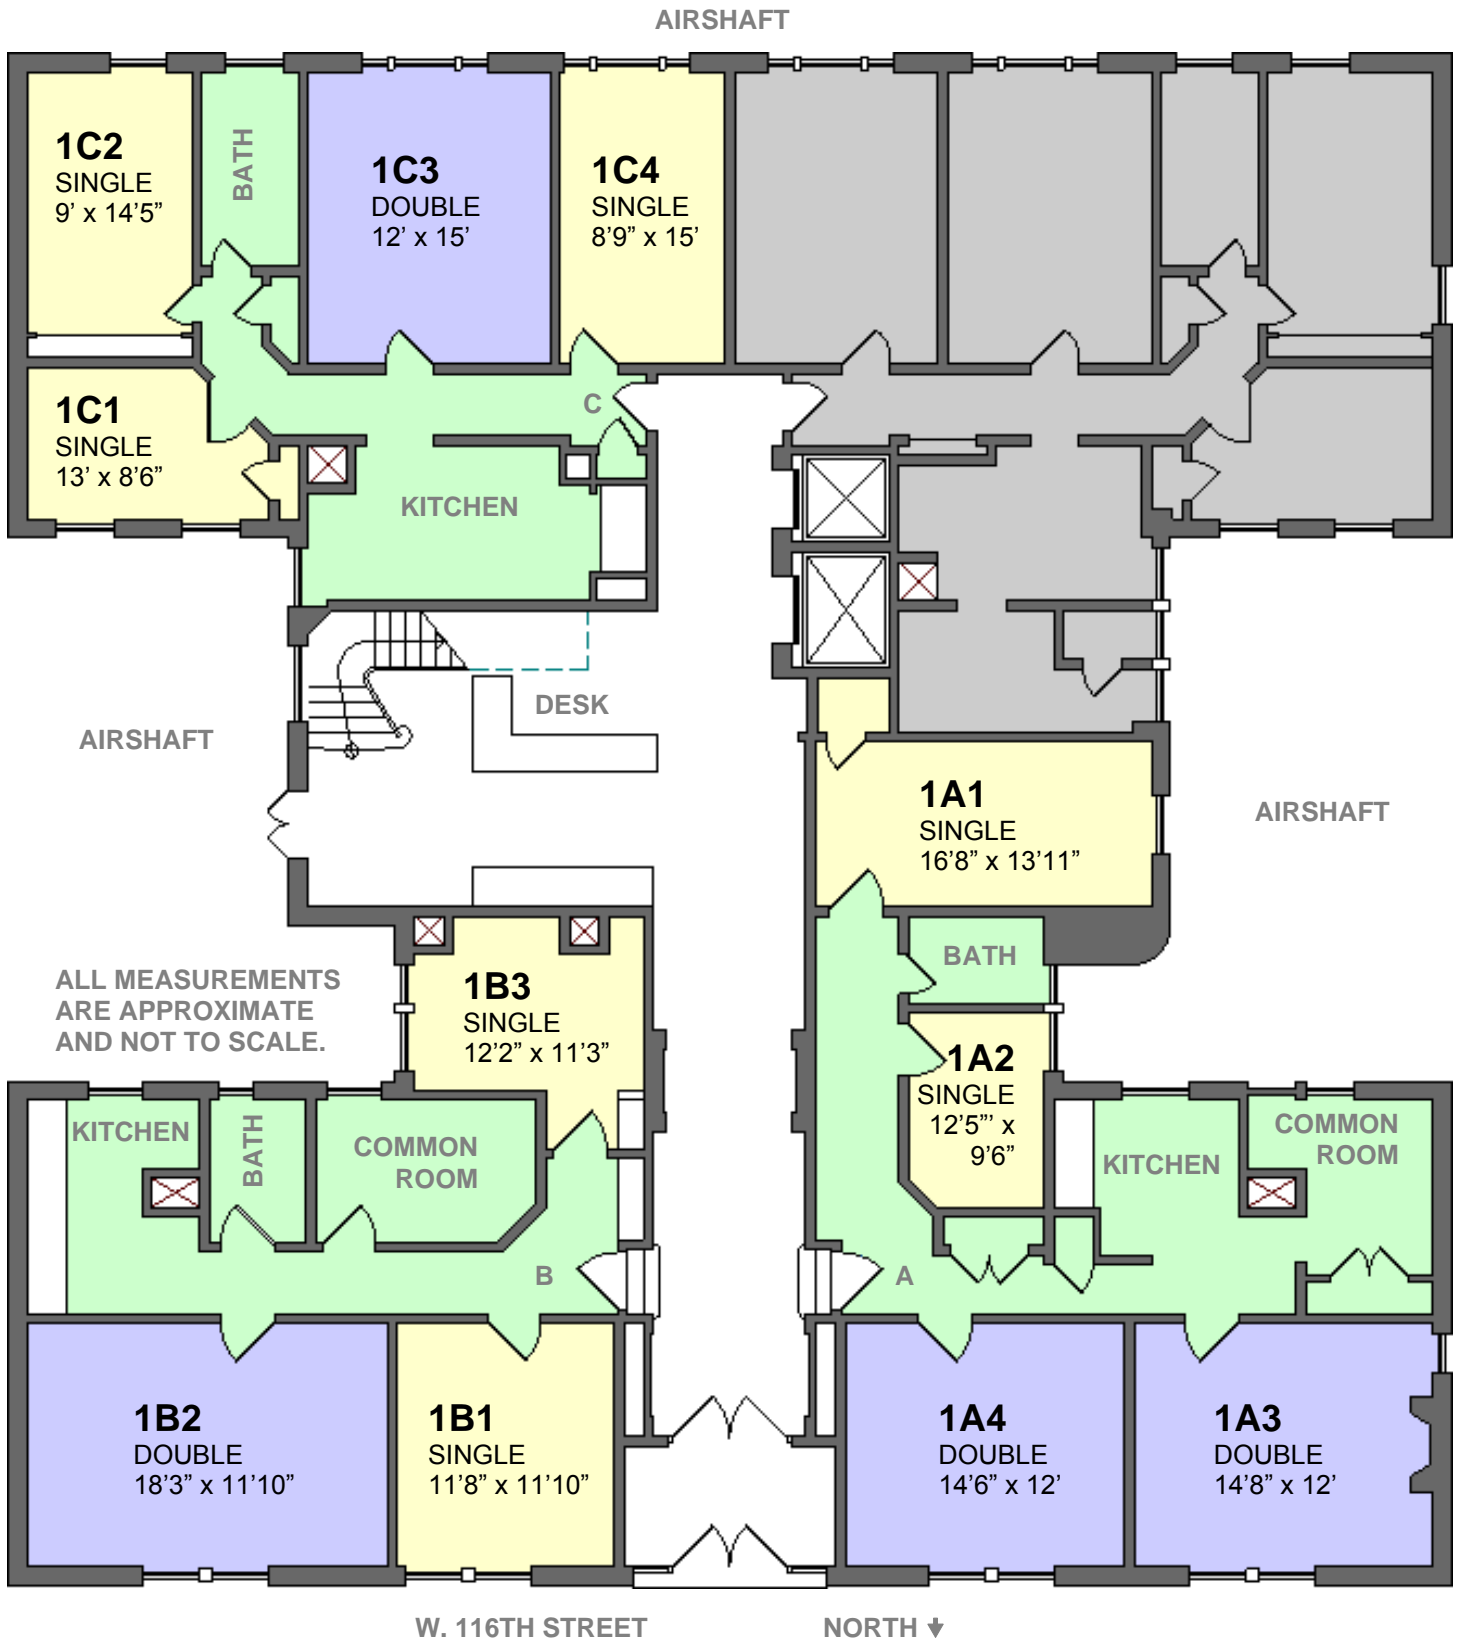

620 W.116th Street

1st Floor

-  Single Room
-  Double Room
-  Shared Space

620 W.116th Street

2nd Floor

- Single Room
- Double Room
- Shared Space

620 W.116th Street

3rd Floor

- Single Room
- Double Room
- Shared Space

620 W.116th Street

4th Floor

- Single Room
- Double Room
- Shared Space

620 W.116th Street

5th Floor

- Single Room
- Double Room
- Shared Space

620 W.116th Street

6th Floor

- Single Room
- Double Room
- Shared Space

620 W.116th Street

7th Floor

- Single Room
- Double Room
- Shared Space

620 W.116th Street

8th Floor

- Single Room
- Double Room
- Shared Space

620 W.116th Street

9th Floor

- Single Room
- Double Room
- Shared Space