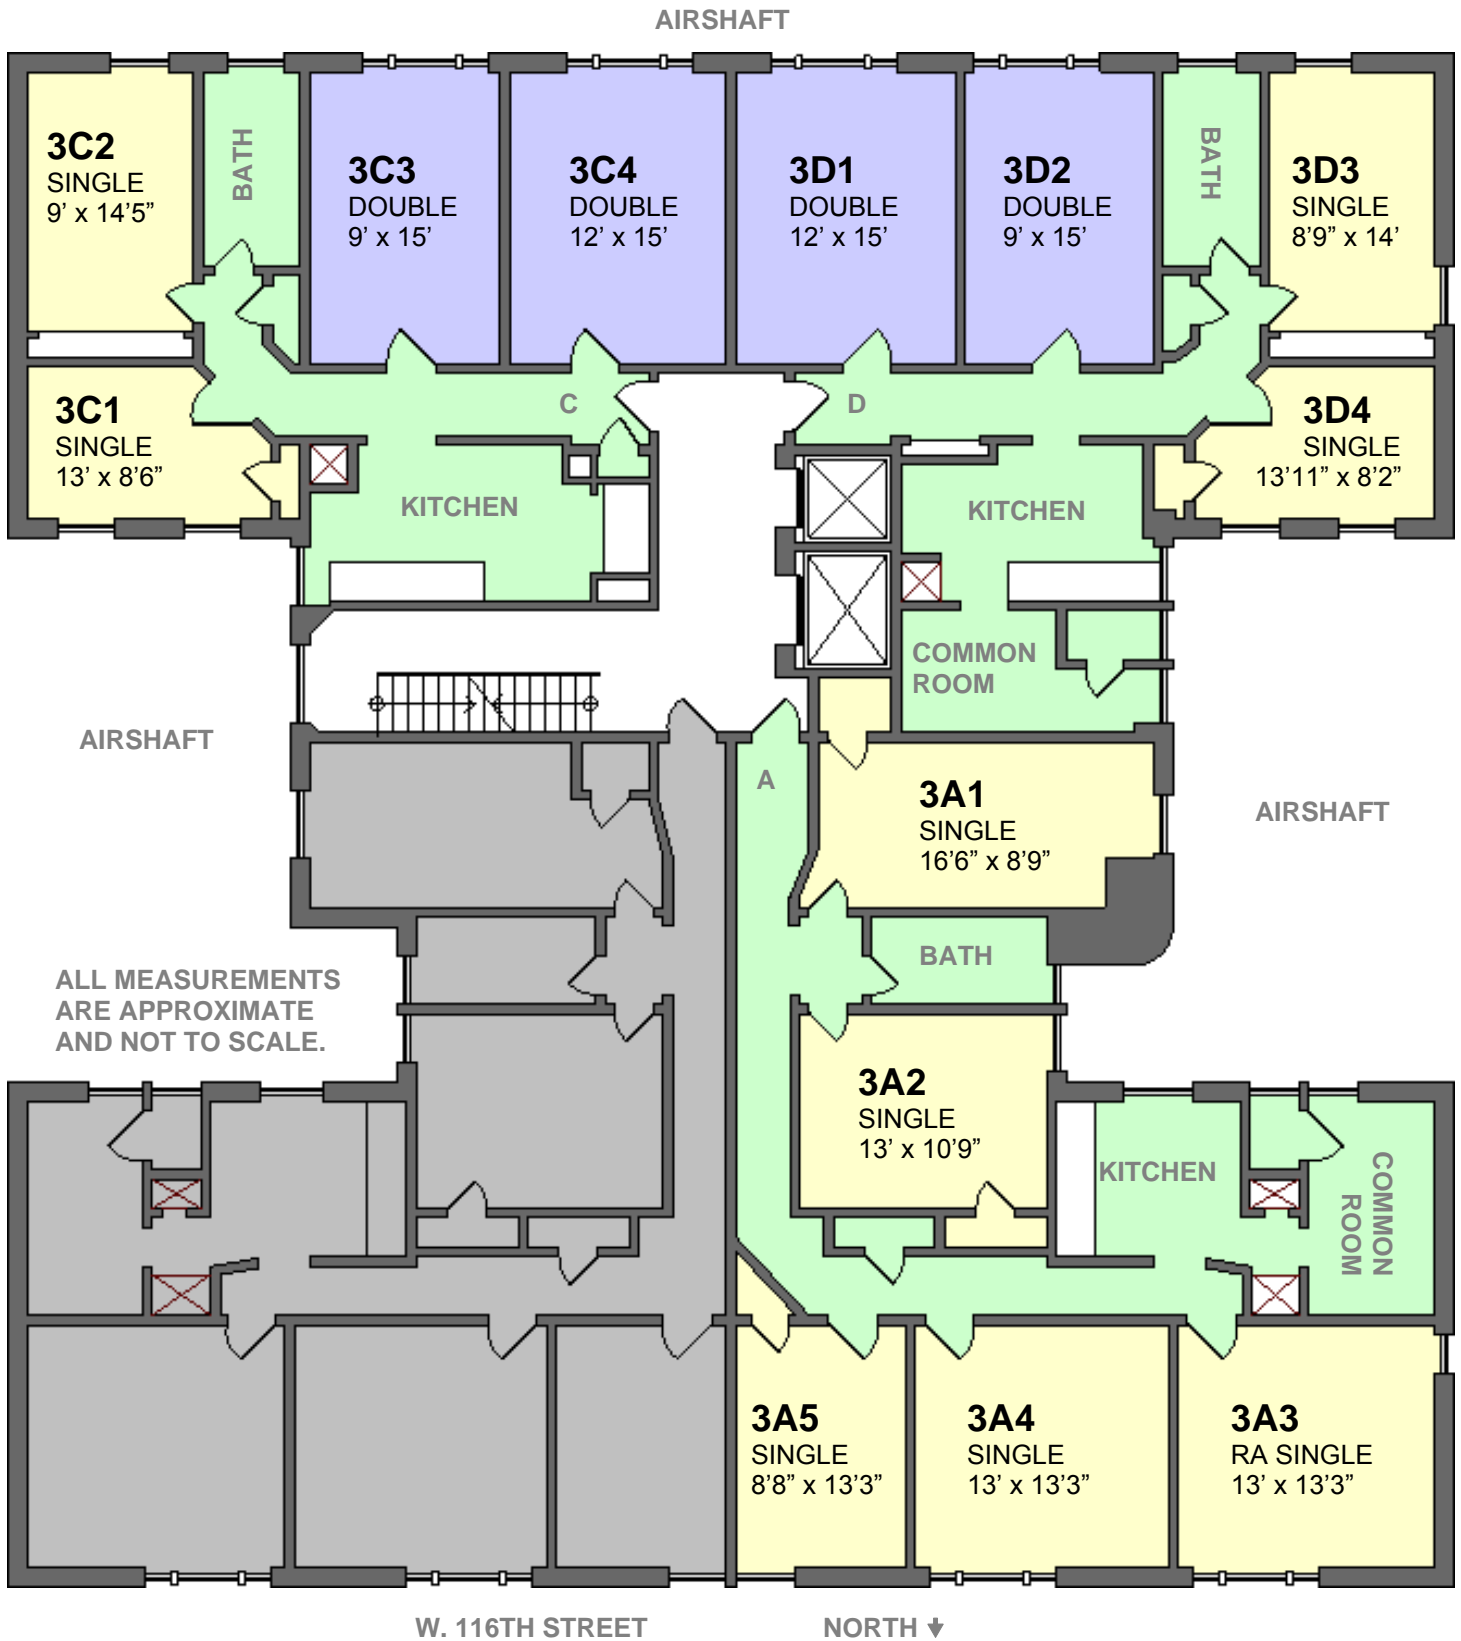

620 W.116th Street

1st Floor

-  Single Room
-  Double Room
-  Shared Space

620 W.116th Street

2nd Floor

- Single Room
- Double Room
- Shared Space

620 W.116th Street

3rd Floor

- Single Room
- Double Room
- Shared Space

620 W.116th Street

4th Floor

- Single Room
- Double Room
- Shared Space

620 W.116th Street

5th Floor

- Single Room
- Double Room
- Shared Space

620 W.116th Street

6th Floor

- Single Room
- Double Room
- Shared Space

620 W.116th Street

7th Floor

- Single Room
- Double Room
- Shared Space

620 W.116th Street

8th Floor

- Single Room
- Double Room
- Shared Space

620 W.116th Street

9th Floor

- Single Room
- Double Room
- Shared Space