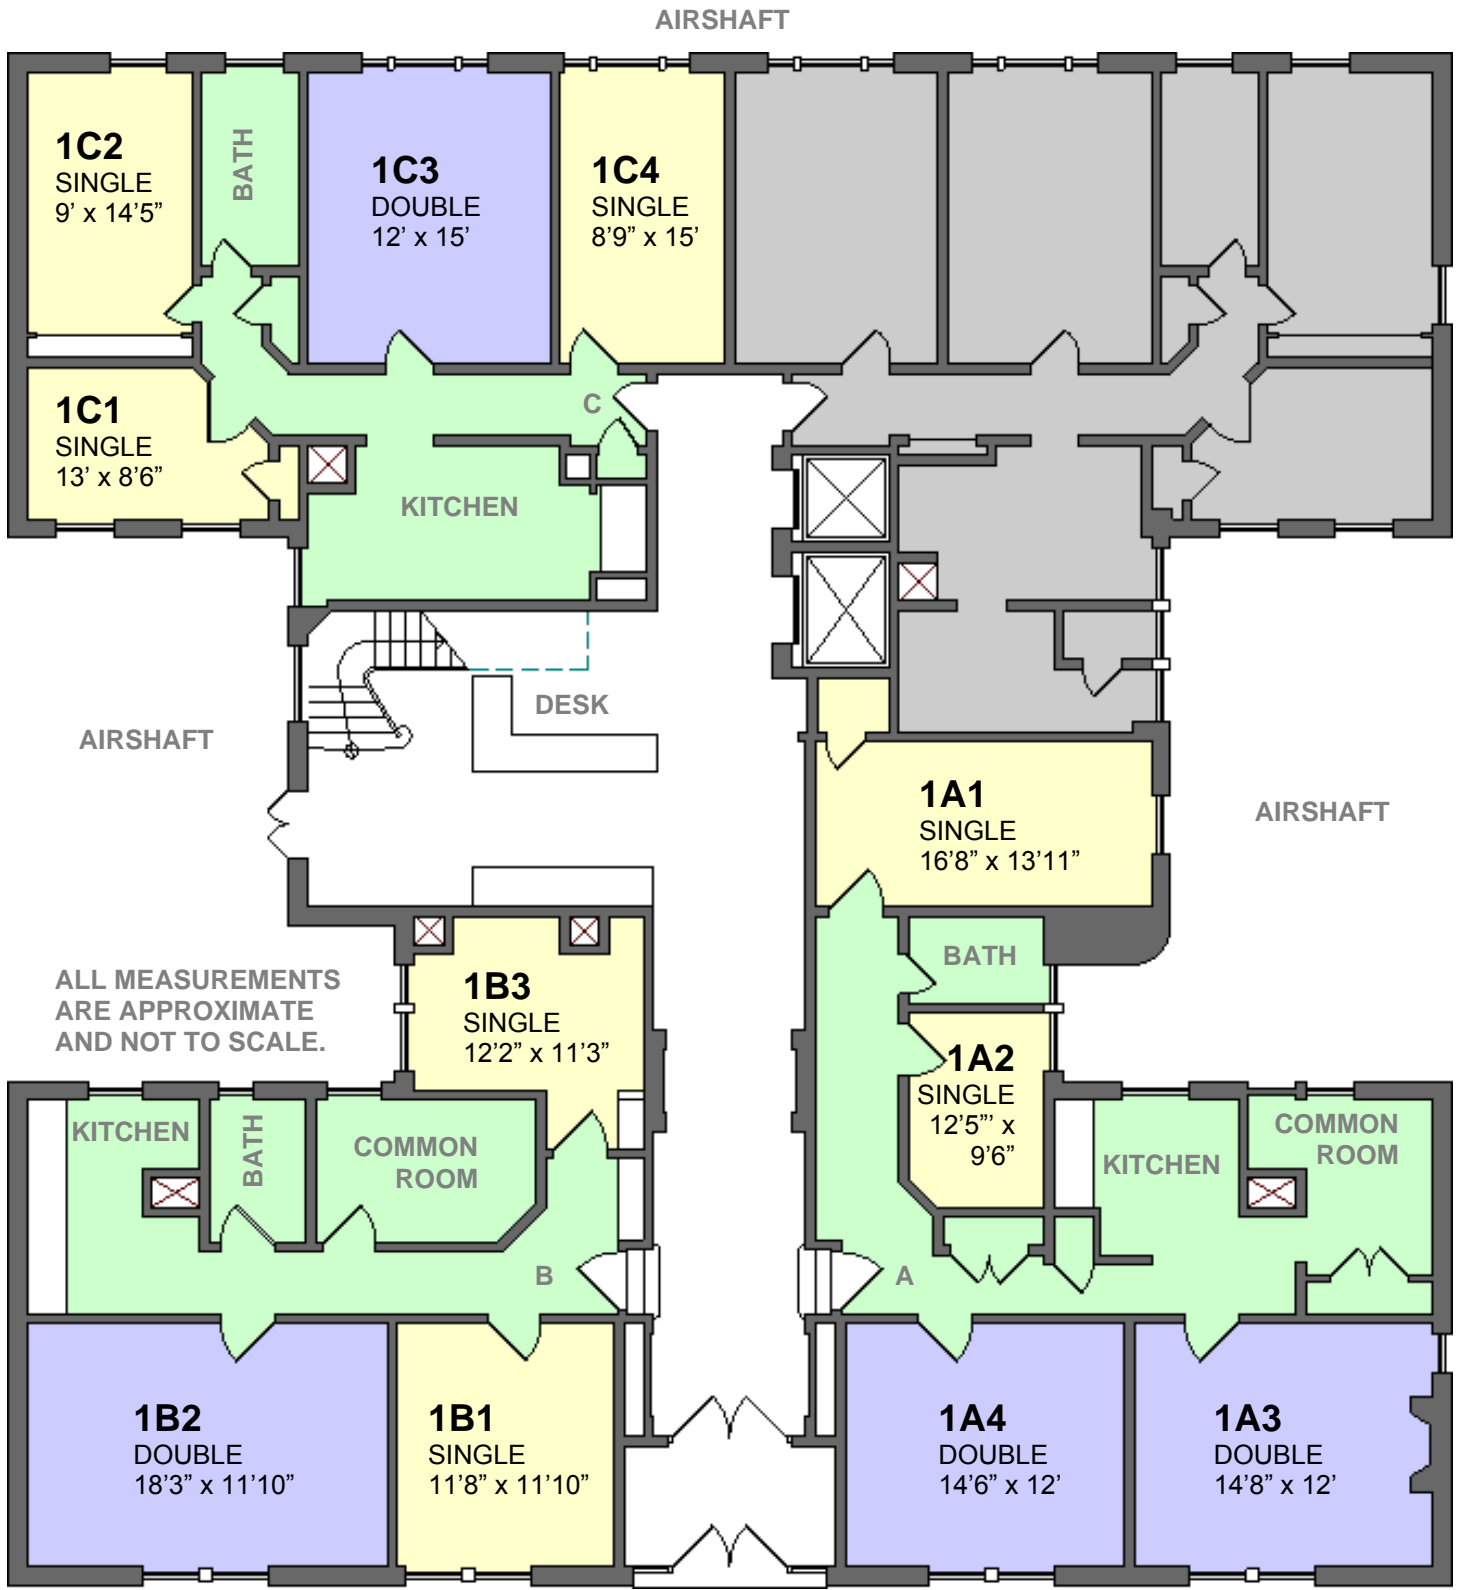

# 620 W.116th Street

## 1st Floor

- Single Room
- Double Room
- Shared Space

W. 116TH STREET

NORTH ↓

## 2nd Floor

- Single Room
- Double Room
- Shared Space