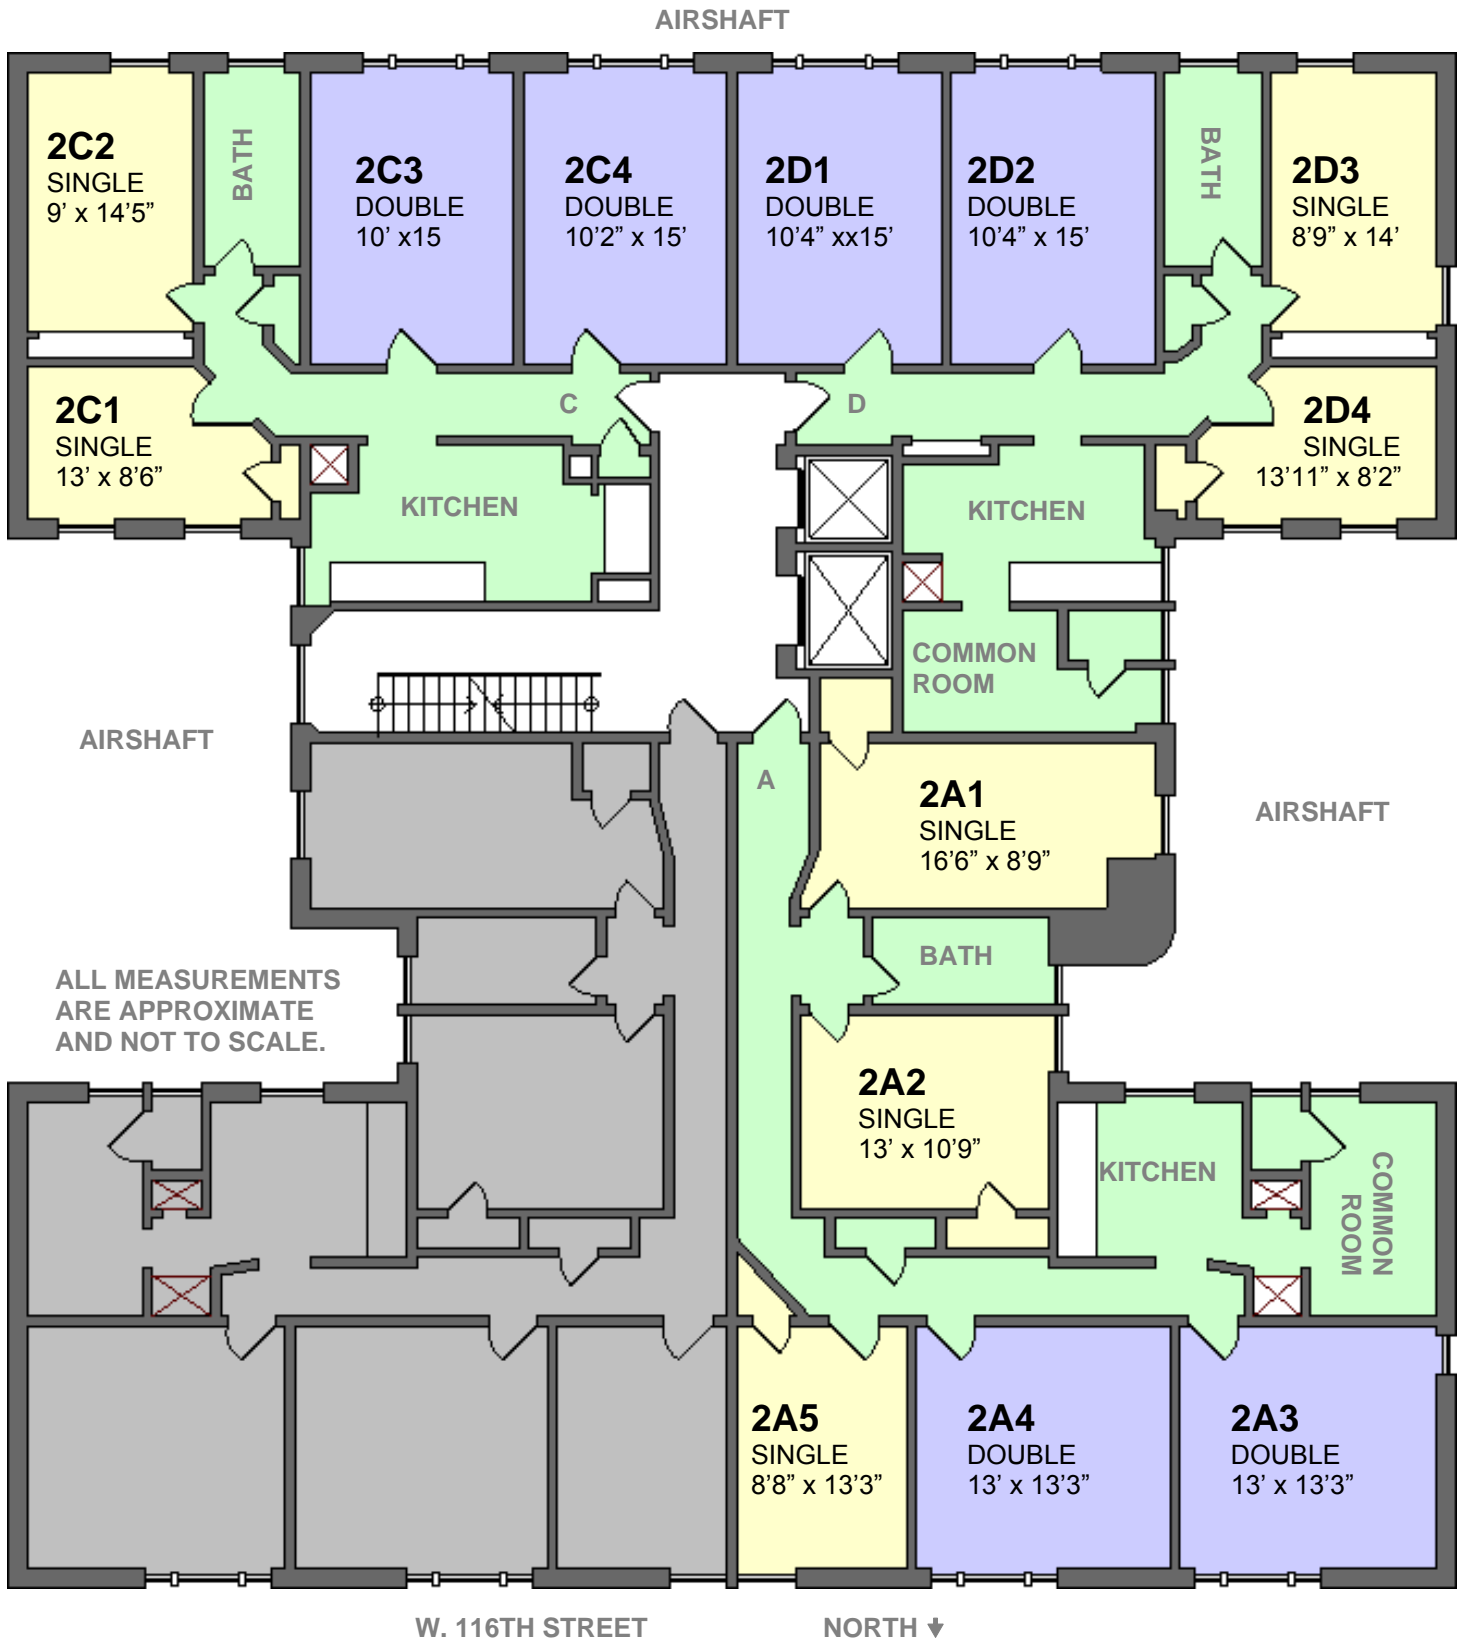

620 W.116th Street

1st Floor

-  Single Room
-  Double Room
-  Shared Space

620 W.116th Street

2nd Floor

- Single Room
- Double Room
- Shared Space

620 W.116th Street

3rd Floor

- Single Room
- Double Room
- Shared Space

620 W.116th Street

4th Floor

- Single Room
- Double Room
- Shared Space

620 W.116th Street

5th Floor

- Single Room
- Double Room
- Shared Space

620 W.116th Street

6th Floor

- Single Room
- Double Room
- Shared Space

620 W.116th Street

7th Floor

- Single Room
- Double Room
- Shared Space

620 W.116th Street

8th Floor

- Single Room
- Double Room
- Shared Space

620 W.116th Street

9th Floor

- Single Room
- Double Room
- Shared Space