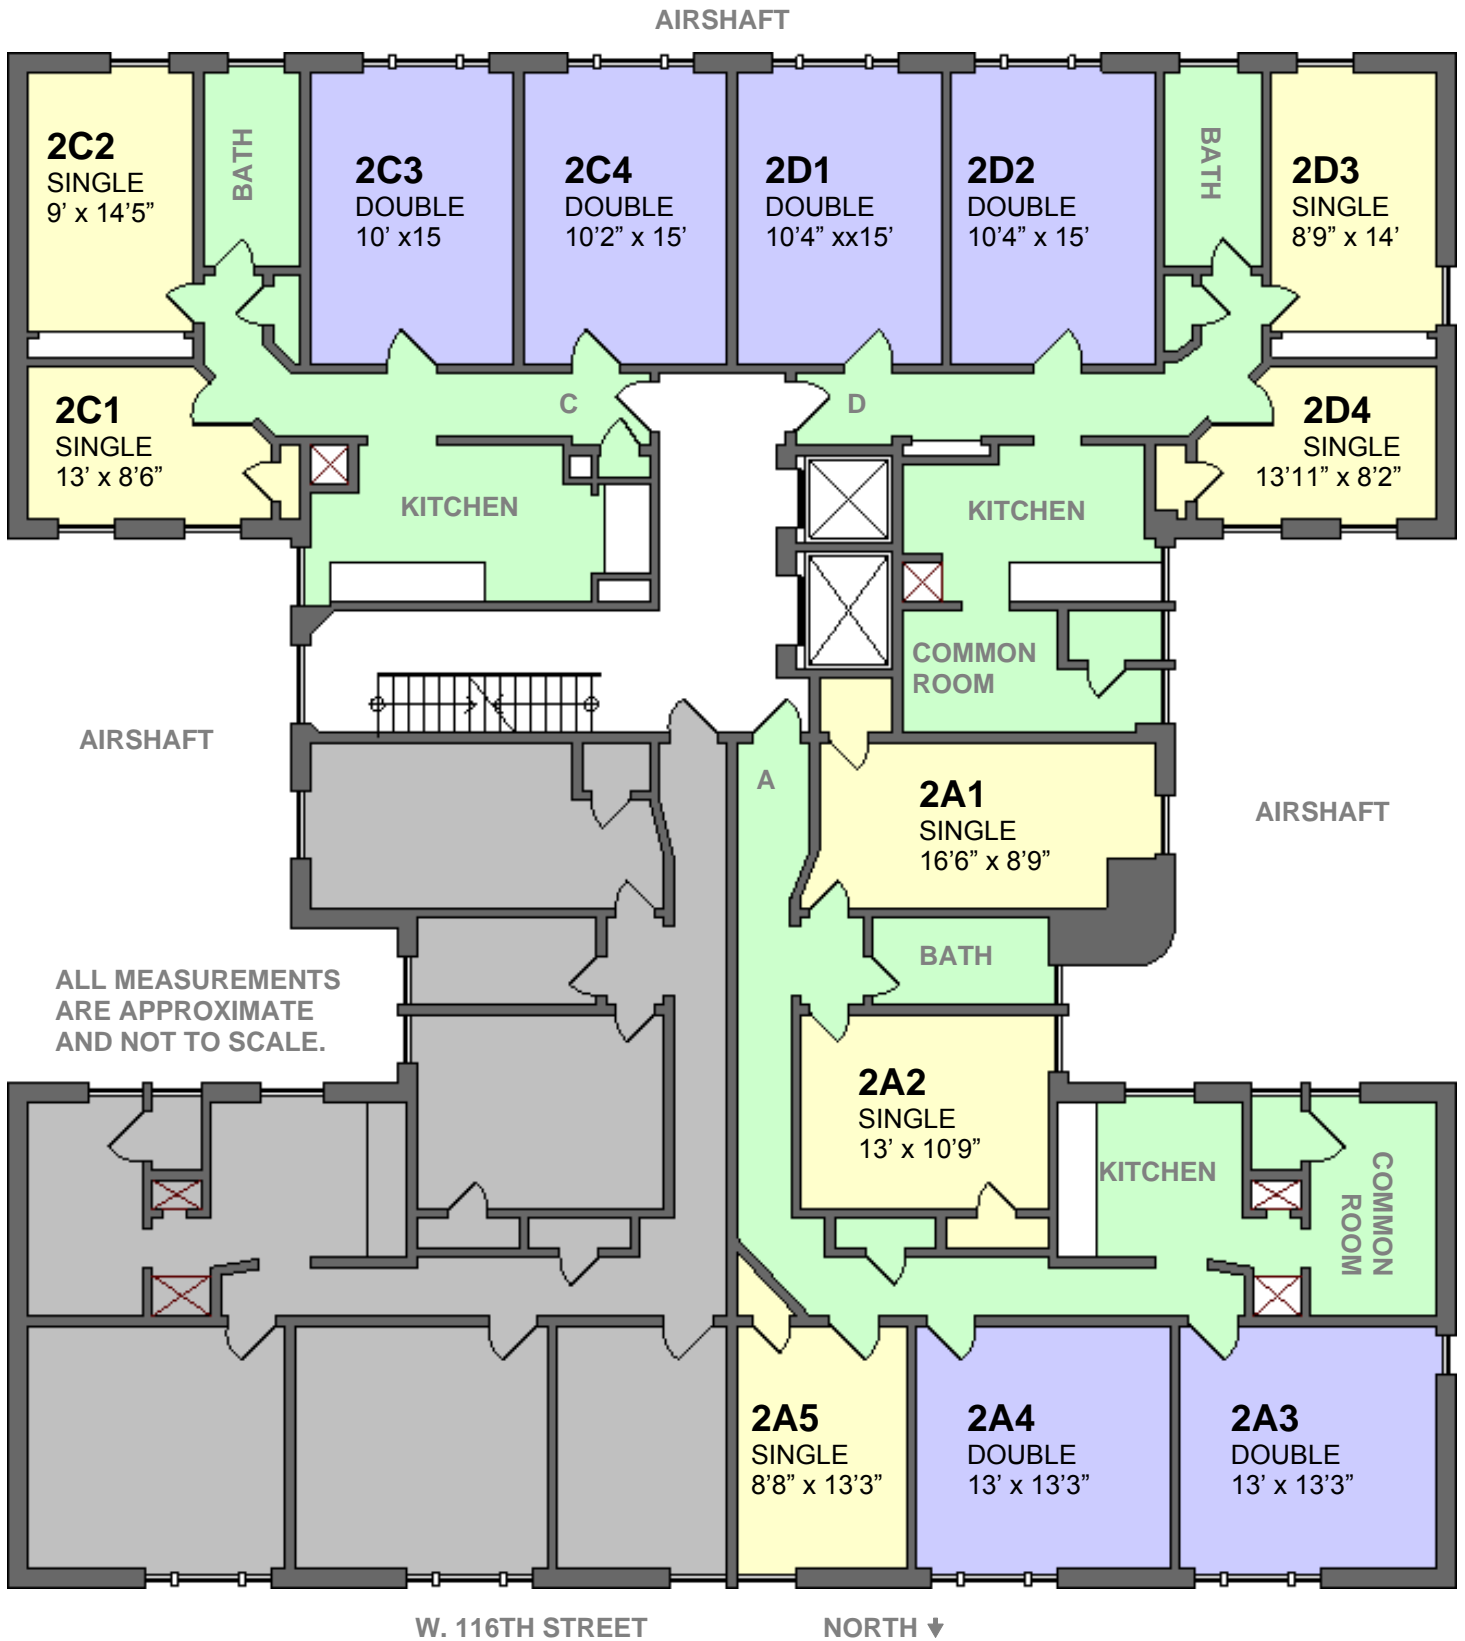

# 620 W.116th Street

## 1st Floor

- Single Room
- Double Room
- Shared Space

W. 116TH STREET

NORTH ↓

## 2nd Floor

- Single Room
- Double Room
- Shared Space