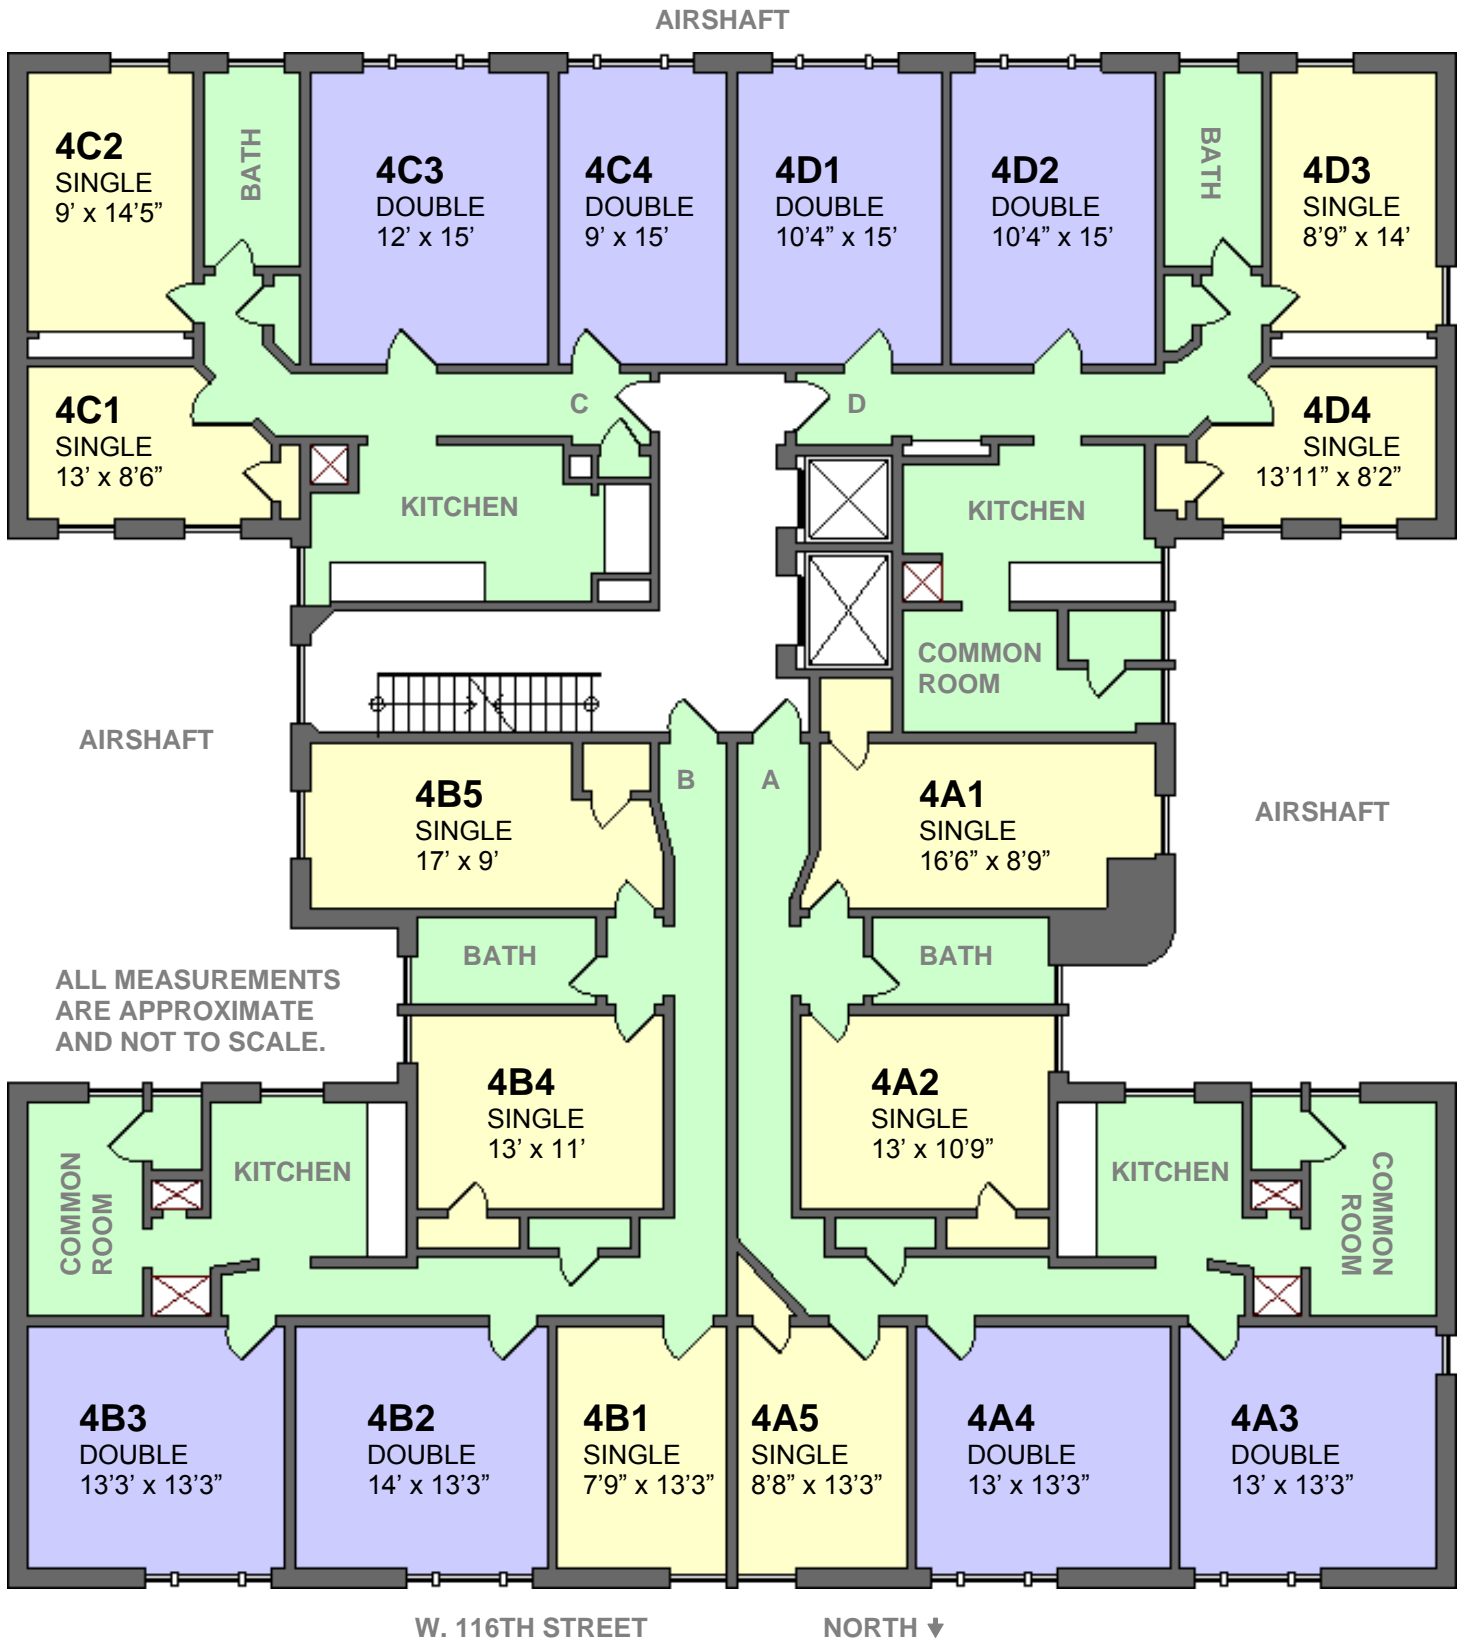

620 W.116th Street

1st Floor

-  Single Room
-  Double Room
-  Shared Space

620 W.116th Street

2nd Floor

- Single Room
- Double Room
- Shared Space

620 W.116th Street

3rd Floor

- Single Room
- Double Room
- Shared Space

620 W.116th Street

4th Floor

- Single Room
- Double Room
- Shared Space

620 W.116th Street

5th Floor

- Single Room
- Double Room
- Shared Space

620 W.116th Street

6th Floor

- Single Room
- Double Room
- Shared Space

620 W.116th Street

7th Floor

- Single Room
- Double Room
- Shared Space

620 W.116th Street

8th Floor

- Single Room
- Double Room
- Shared Space

620 W.116th Street

9th Floor

- Single Room
- Double Room
- Shared Space