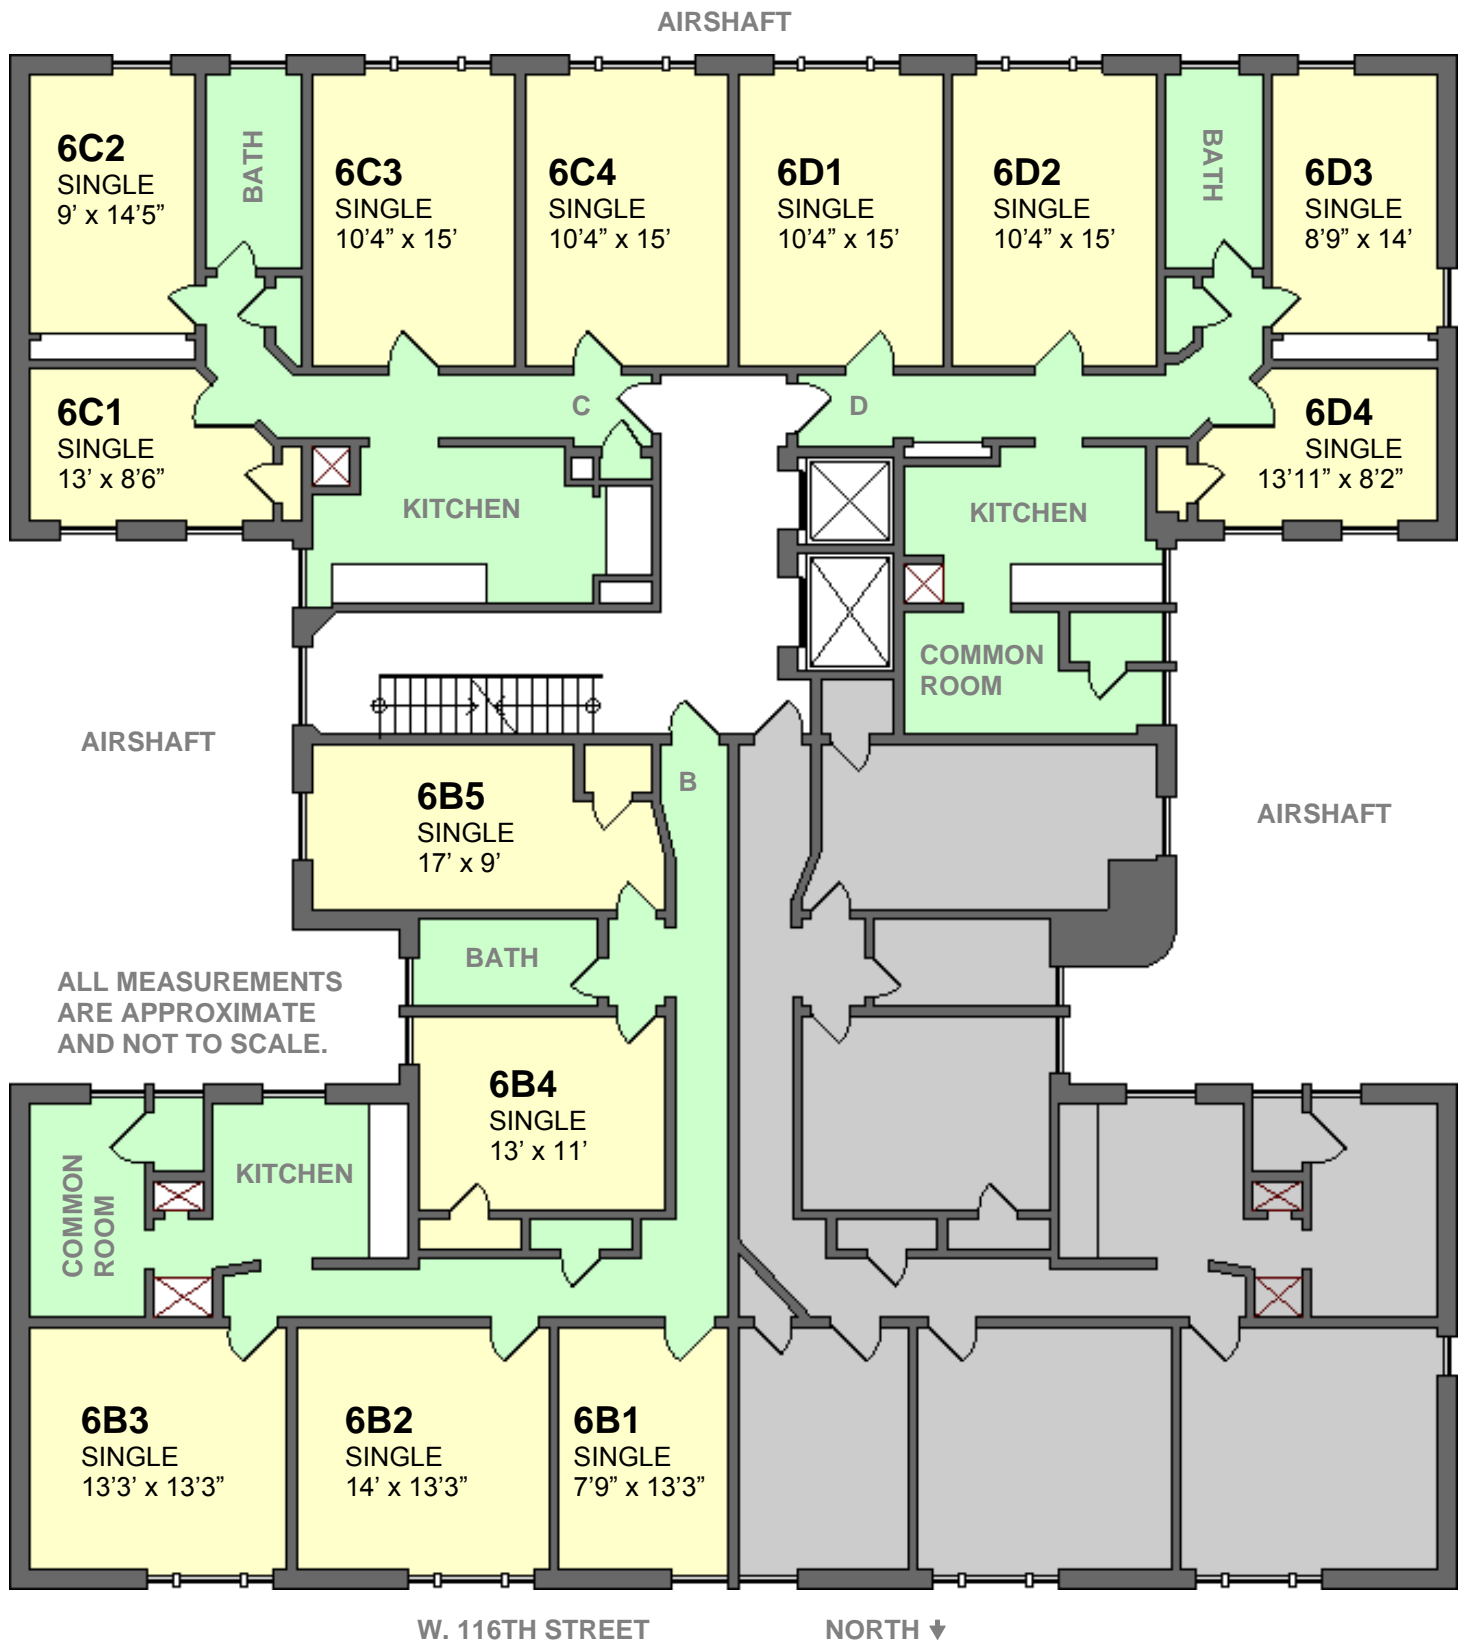

620 W.116th Street

1st Floor

-  Single Room
-  Double Room
-  Shared Space

620 W.116th Street

2nd Floor

- Single Room
- Double Room
- Shared Space

620 W.116th Street

3rd Floor

- Single Room
- Double Room
- Shared Space

620 W.116th Street

4th Floor

- Single Room
- Double Room
- Shared Space

620 W.116th Street

5th Floor

- Single Room
- Double Room
- Shared Space

620 W.116th Street

6th Floor

- Single Room
- Double Room
- Shared Space

620 W.116th Street

7th Floor

- Single Room
- Double Room
- Shared Space

620 W.116th Street

8th Floor

- Single Room
- Double Room
- Shared Space

620 W.116th Street

9th Floor

- Single Room
- Double Room
- Shared Space