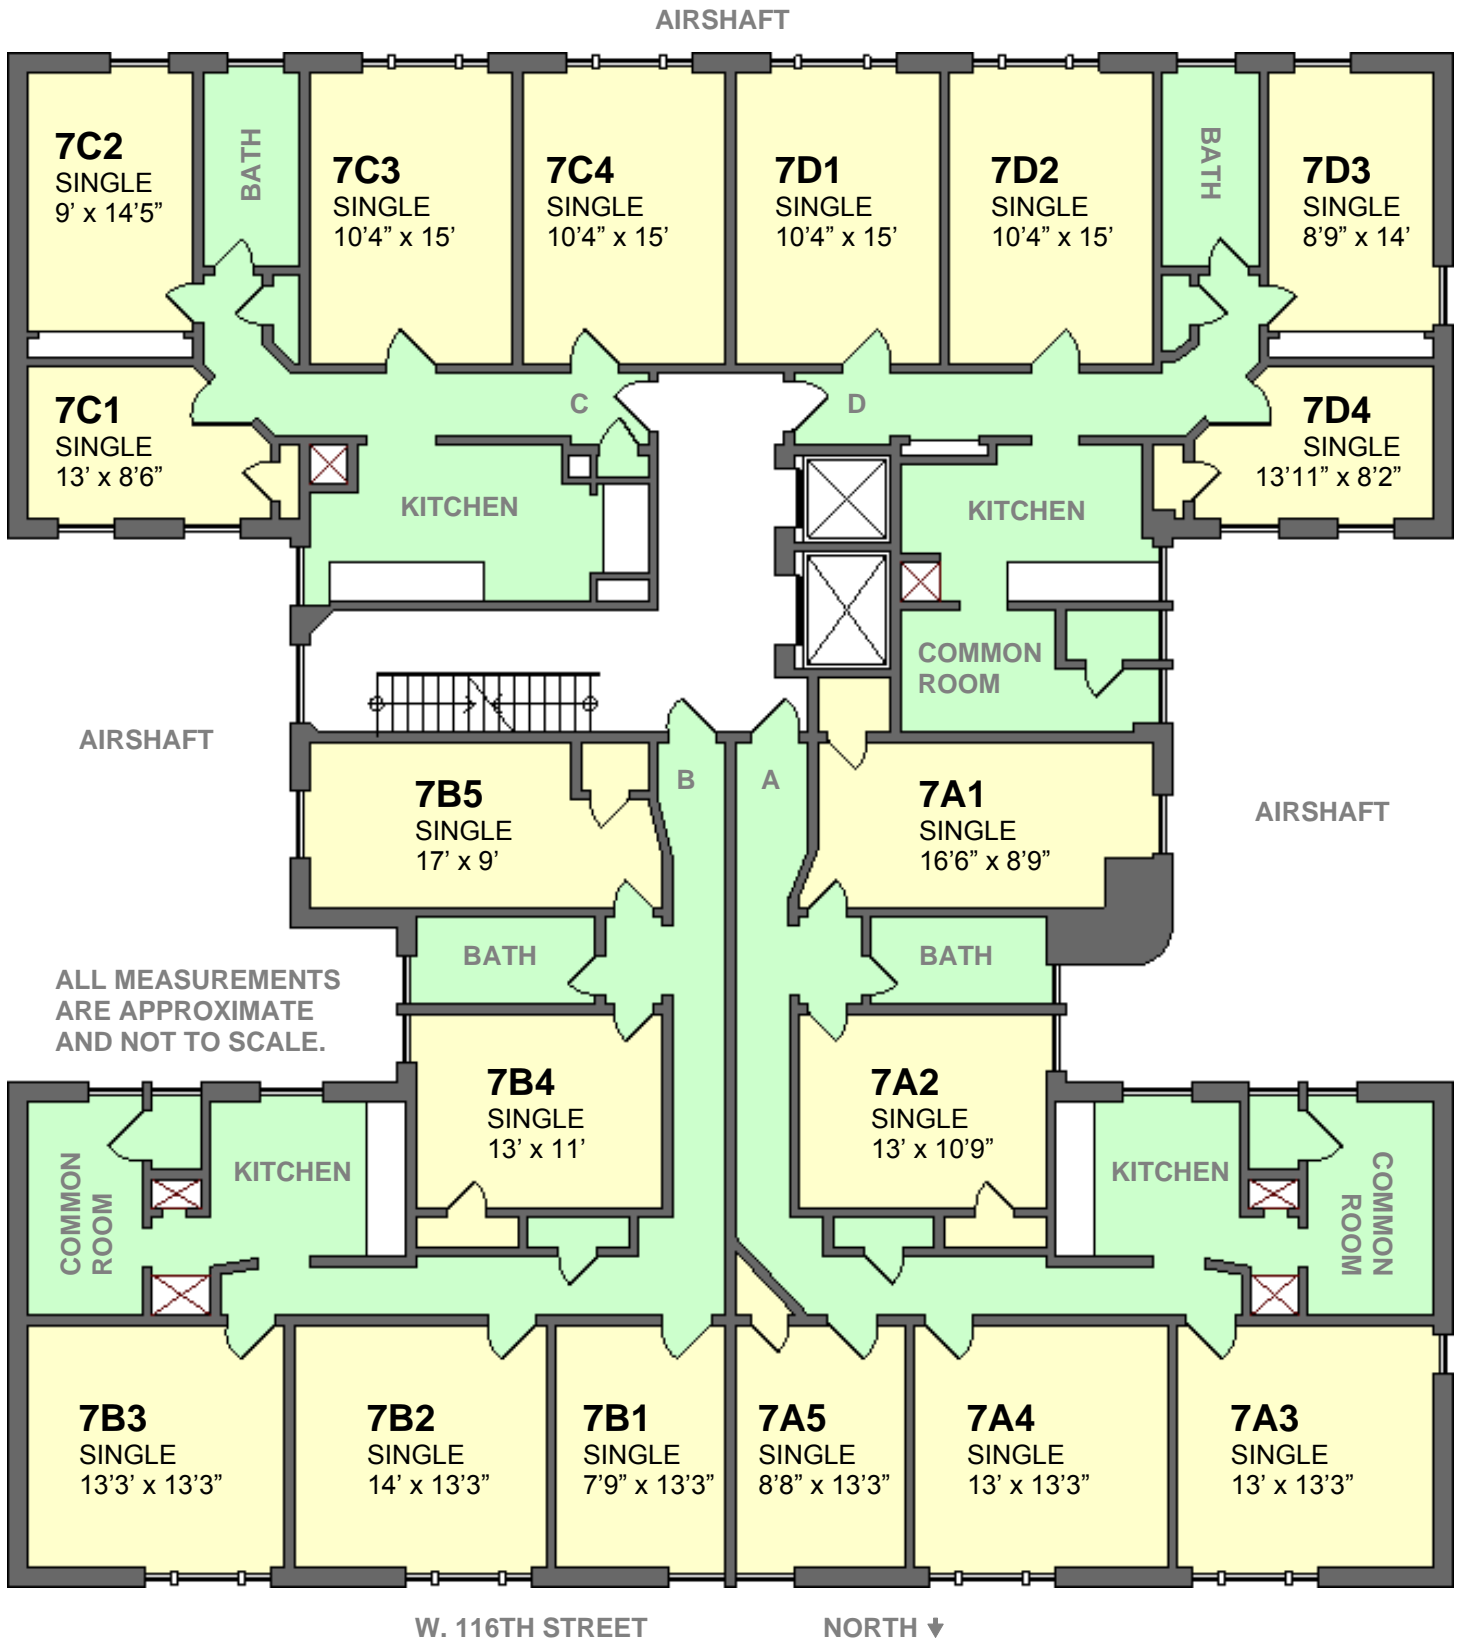

620 W.116th Street

1st Floor

-  Single Room
-  Double Room
-  Shared Space

620 W.116th Street

2nd Floor

- Single Room
- Double Room
- Shared Space

620 W.116th Street

3rd Floor

- Single Room
- Double Room
- Shared Space

620 W.116th Street

4th Floor

- Single Room
- Double Room
- Shared Space

620 W.116th Street

5th Floor

- Single Room
- Double Room
- Shared Space

620 W.116th Street

6th Floor

- Single Room
- Double Room
- Shared Space

620 W.116th Street

7th Floor

- Single Room
- Double Room
- Shared Space

620 W.116th Street

8th Floor

- Single Room
- Double Room
- Shared Space

620 W.116th Street

9th Floor

- Single Room
- Double Room
- Shared Space