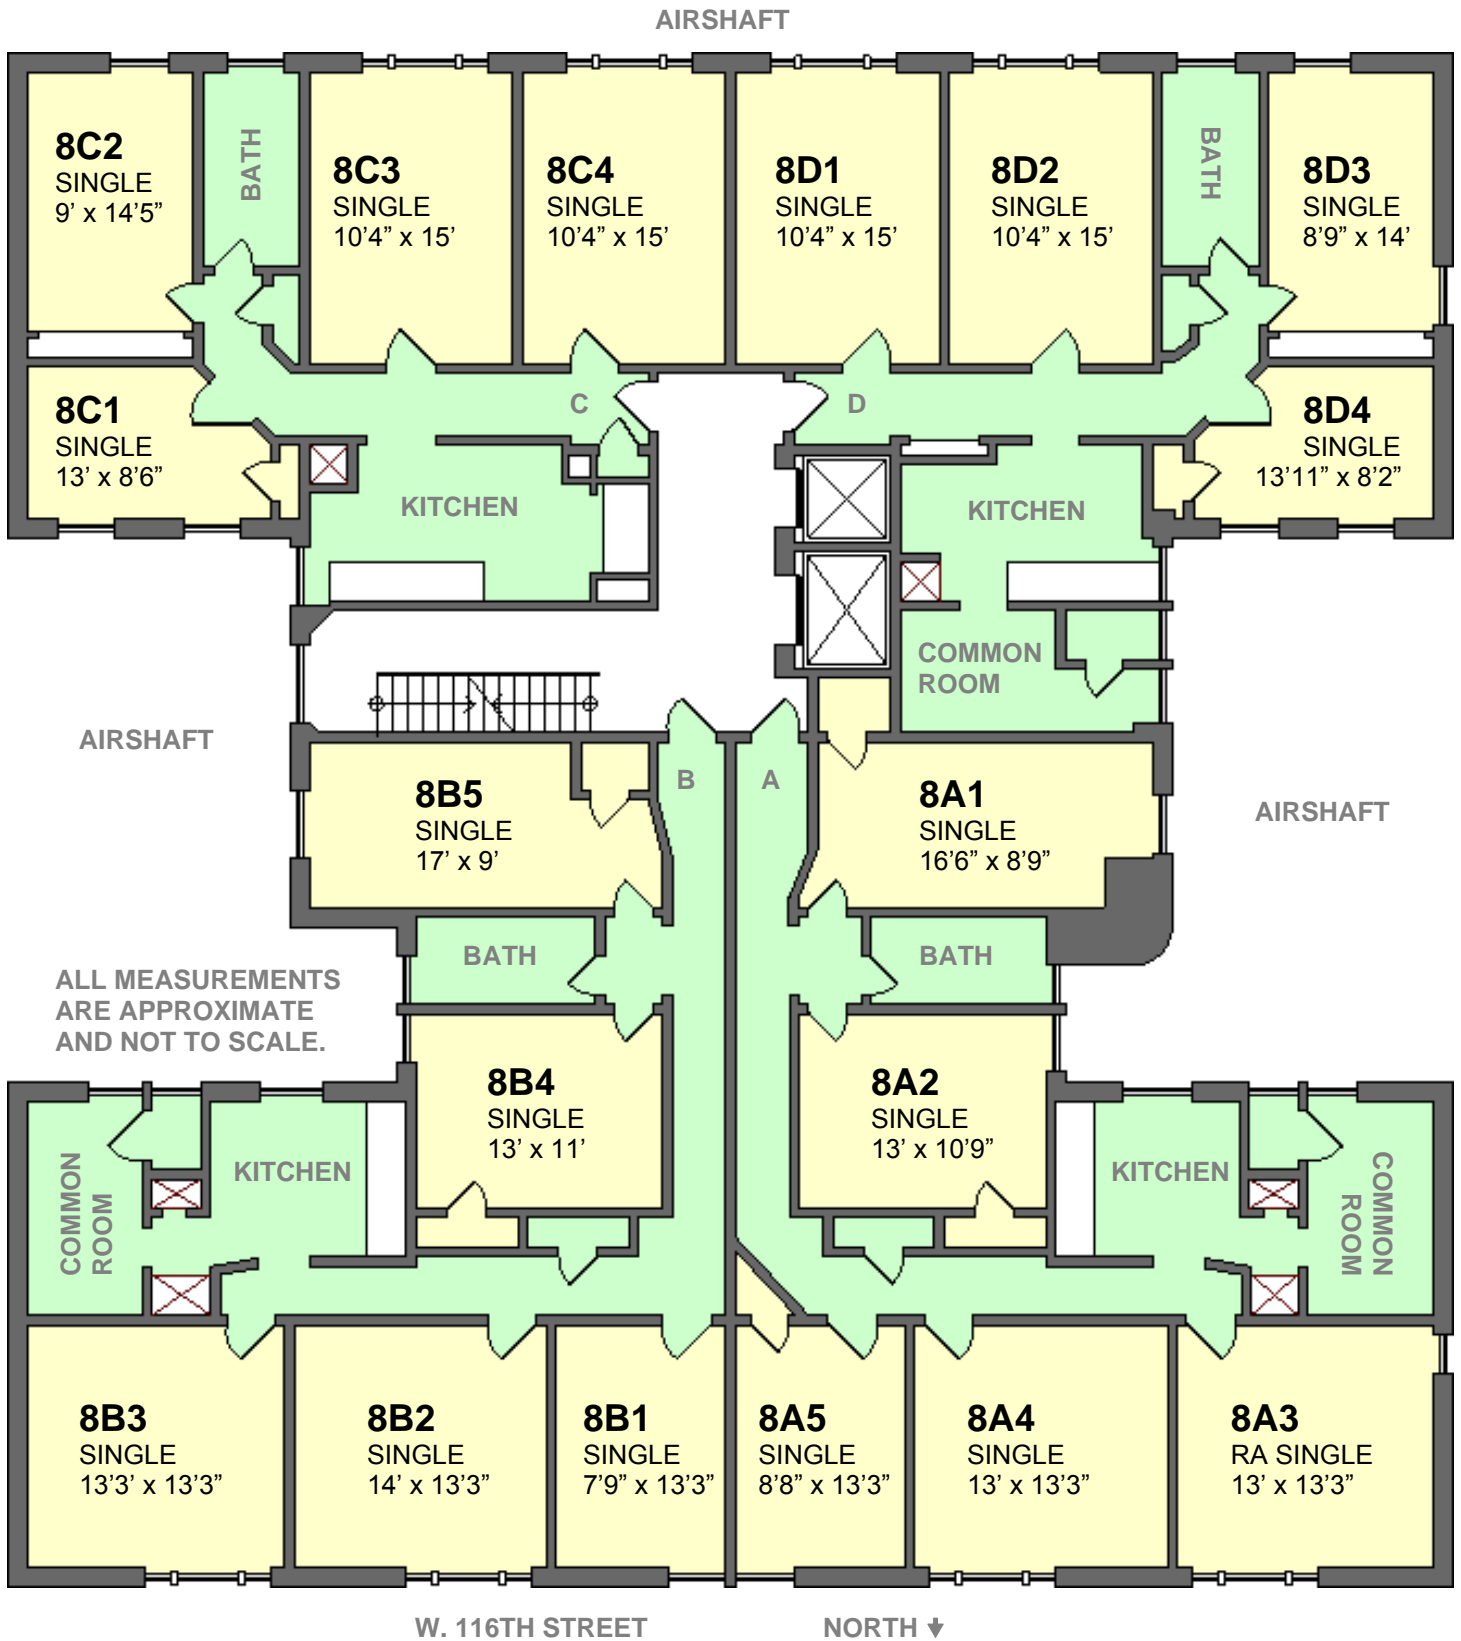

620 W.116th Street

1st Floor

-  Single Room
-  Double Room
-  Shared Space

620 W.116th Street

2nd Floor

- Single Room
- Double Room
- Shared Space

620 W.116th Street

3rd Floor

- Single Room
- Double Room
- Shared Space

620 W.116th Street

4th Floor

- Single Room
- Double Room
- Shared Space

620 W.116th Street

5th Floor

- Single Room
- Double Room
- Shared Space

620 W.116th Street

6th Floor

- Single Room
- Double Room
- Shared Space

620 W.116th Street

7th Floor

- Single Room
- Double Room
- Shared Space

620 W.116th Street

8th Floor

- Single Room
- Double Room
- Shared Space

620 W.116th Street

9th Floor

- Single Room
- Double Room
- Shared Space