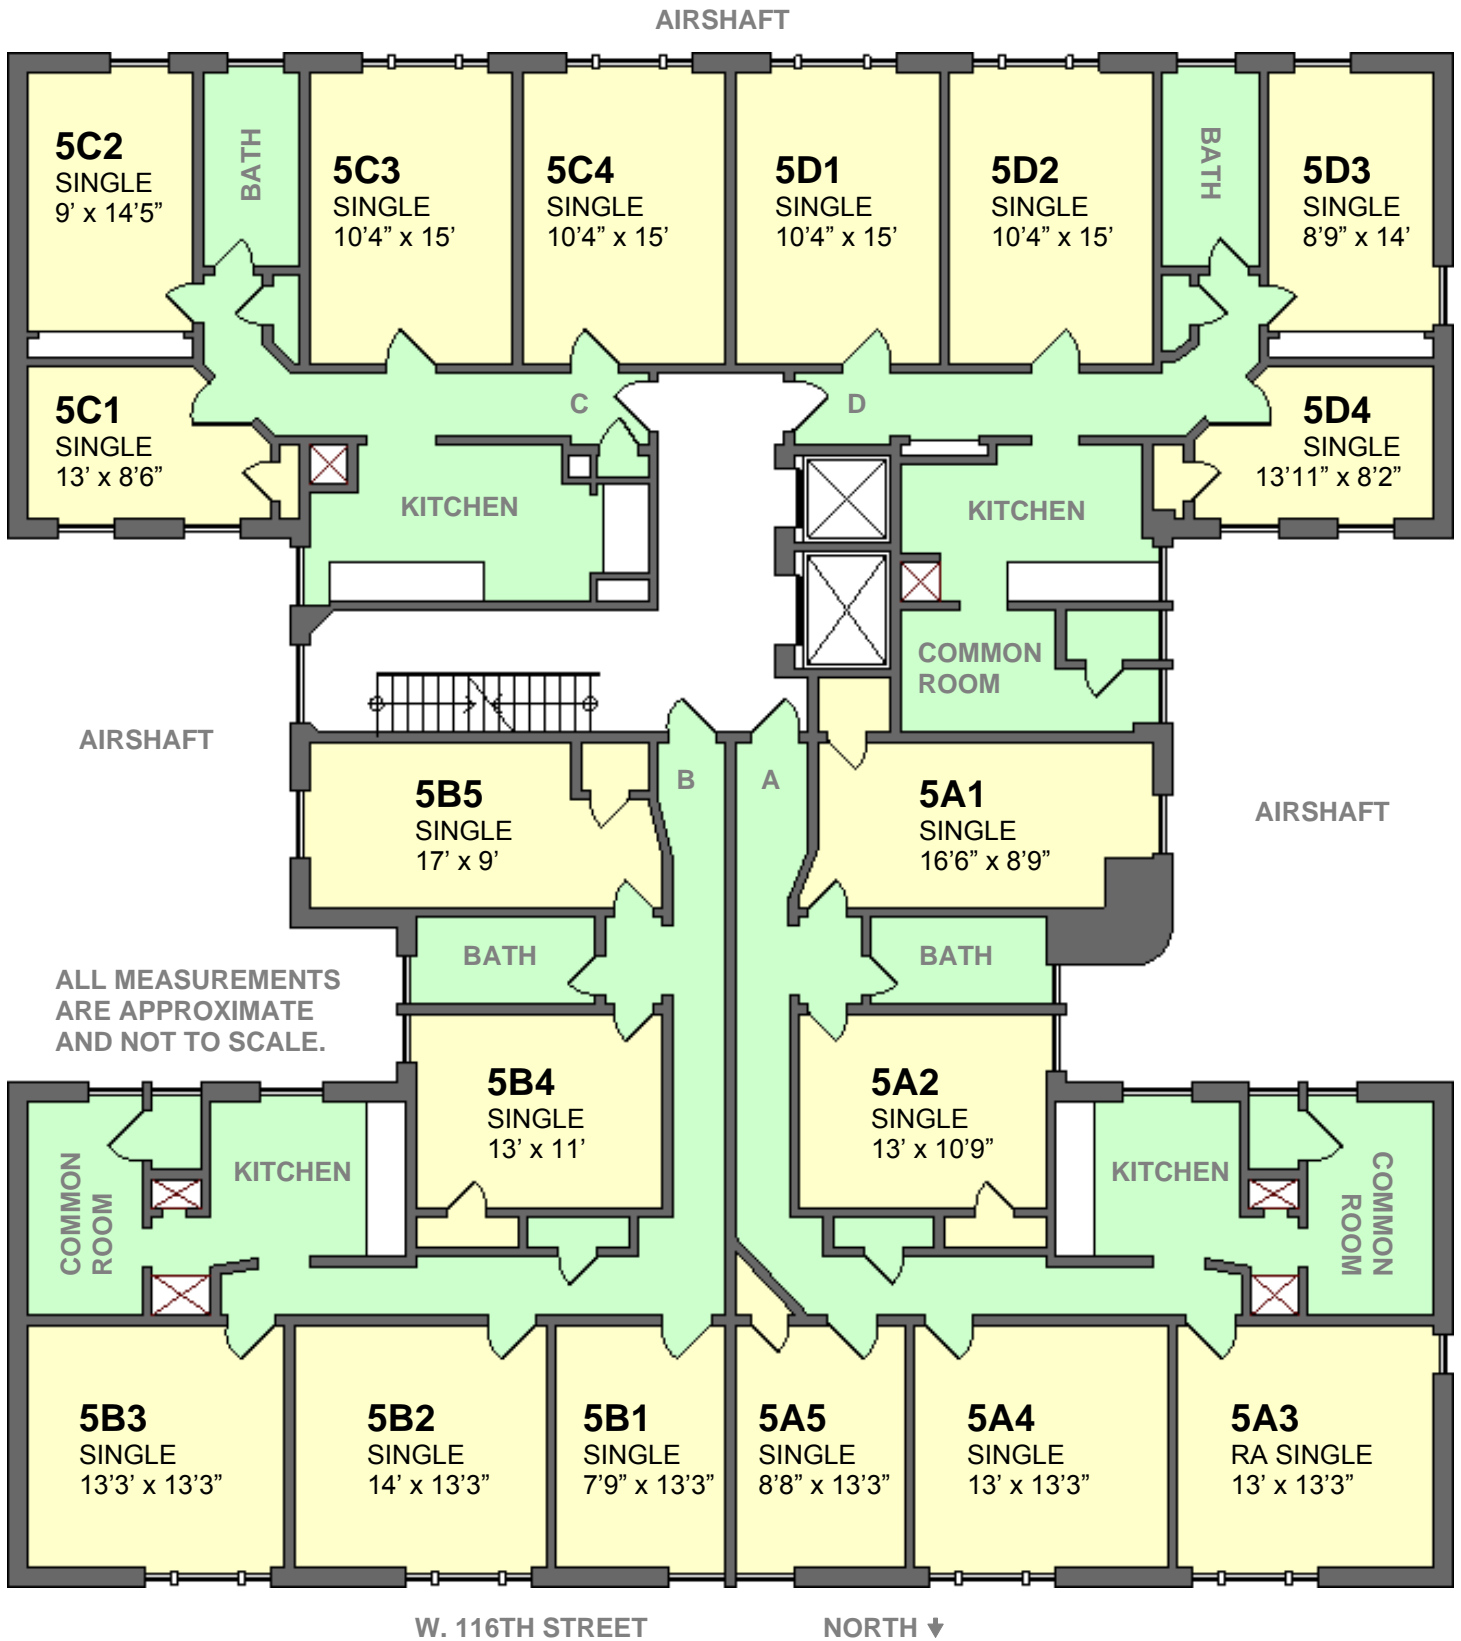

620 W.116th Street

1st Floor

-  Single Room
-  Double Room
-  Shared Space

620 W.116th Street

2nd Floor

- Single Room
- Double Room
- Shared Space

620 W.116th Street

3rd Floor

- Single Room
- Double Room
- Shared Space

620 W.116th Street

4th Floor

- Single Room
- Double Room
- Shared Space

620 W.116th Street

5th Floor

- Single Room
- Double Room
- Shared Space

620 W.116th Street

6th Floor

- Single Room
- Double Room
- Shared Space

620 W.116th Street

7th Floor

- Single Room
- Double Room
- Shared Space

620 W.116th Street

8th Floor

- Single Room
- Double Room
- Shared Space

620 W.116th Street

9th Floor

- Single Room
- Double Room
- Shared Space